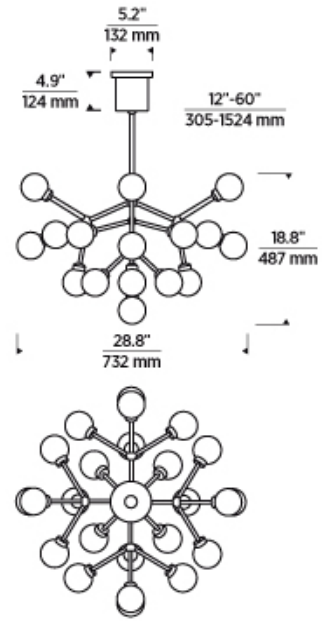

White/Matte Black

LAMPING

Includes (25) 2.6 watt, 65 delivered lumen (1675 total delivered lumens), 2700K LED modules. Fixture provided with 36 inches of variable rigid stems (includes (1) 12 inch & two 24 inch) in coordinating finish. Dimmable with most LED compatible ELV dimmers. Can be installed on a sloped ceiling up to 35°.

White/Aged Brass White/Matte Black

ORDERING INFORMATION

700MRA	COLOR	FINISH	LAMP
	W WHITE	R AGED BRASS B MATTE BLACK	-LED927 LED 90 CRI 2700K 120V

700MRA _____

JOB NAME _____

NOTES _____

MARA CHANDELIER

SPECIFICATIONS

HARDWARE MATERIAL	Metal
SHADE MATERIAL	Glass
NET WEIGHT	12 lbs
HEIGHT	18.8in
WIDTH	28.8in
LENGTH	28.8in
UP LIGHT / DOWN LIGHT / BOTH?	
WET LISTED	
DAMP LISTED	Yes
DRY LISTED	
MIN. HANGING HEIGHT	33.5in
MAX HANGING HEIGHT	79.5in
TOTAL CORD LENGTH	
TOTAL STEM LENGTH	Up to 60in
STEM QTY	3
SLOPED CEILING ADAPTABLE?	Yes 35° Max
GENERAL LISTING	ETL Listed
INCLUDES	