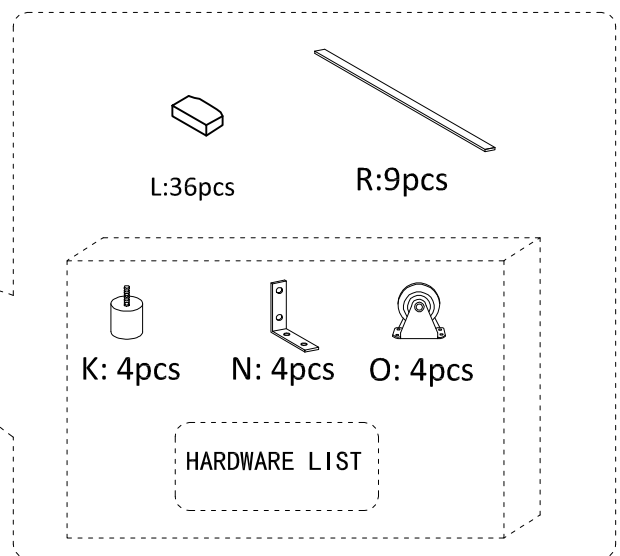

ASSEMBLY INSTRUCTION

265F

STEP :Packing Details

ASSEMBLY INSTRUCTION

			
A: 1pc	B: 1pc	C: 1pc	D: 1pc
			
E: 1pc	F: 2pcs	G: 9pcs	H: 1pc
			
I: 1pc	J: 2pcs	K: 4pcs	L: 36pcs
			
M: 2pcs	N: 4pcs	O: 4pcs	P: 1pc
			
Q: 4pcs	R: 9pcs		

HARDWARE LIST

				
M8*30mm 1: 12pcs	M8*50mm 2: 4pcs	M8*20mm 3: 24pcs	M6*45mm 4: 12pcs	M6 5: 12pcs
				
M8*50mm 6: 2pcs	M8 7: 40pcs	M8*19mm 8: 40pcs	M6*16MM 9: 12pcs	M8 10: 1pc
				
M6 11: 1pc	M6 12: 1pc	8*20mm 13: 16pcs		

Assembly Steps

STEP 1:

K: 4pcs

STEP 2:

	1 : 12PCS
	10: 1PC
	8 : 12PCS
	7 : 12PCS

Assembly Steps

STEP 3:

STEP 4:

Assembly Steps

STEP 5:

	3 : 8PCS		13: 16PCS
	10: 1PC		
	8 : 8PCS		
	7 : 8PCS		

STEP 6:

	3 : 8PCS		
	10: 1PC		
	8 : 8PCS		
	7 : 8PCS		

STEP 7:

	3 : 8PCS		
	10: 1PC		
	8 : 8PCS		
	7 : 8PCS		

STEP 8: