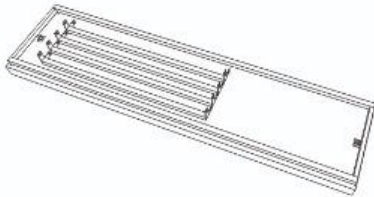

ASSEMBLING INSTRUCTION

ICC004

CONSOLE
120X60X45CM

component

TOP ① = 1 pc

FEET 1 ② = 4 pcs

BASSE FEET 2 ③ = 1 pc

SCREW ④ = 16 pcs

Hexagonal Wrench ⑤ = 1 pc

ASSEMBLING

ASSEMBLING INSTRUCTION

ICC005

CONSOLE
120X35X80CM

component

= 1 pc

= 4 pcs

= 1 pc

= 16 pcs

= 1 pc

ASSEMBLING