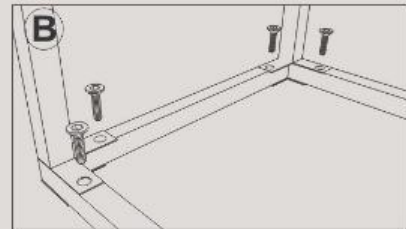

ASSEMBLING INSTRUCTION

ICC004

CONSOLE
120X60X45CM

component

TOP ① = 1 pc

FEET 1 ② = 4 pcs

BASSE FEET 2 ③ = 1 pc

SCREW ④ = 16 pcs

Hexagonal Wrench ⑤ = 1 pc

ASSEMBLING

ASSEMBLING INSTRUCTION

ICC005

CONSOLE
120X35X80CM

component

= 1 pc

= 4 pcs