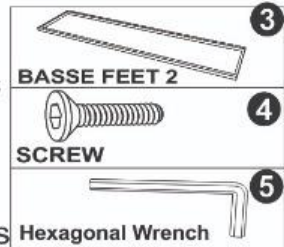

ASSEMBLING INSTRUCTION

ICC004

CONSOLE
120X60X45CM

component

TOP ① = 1 pc

FEET 1 ② = 4 pcs

BASSE FEET 2 ③ = 1 pc

SCREW ④ = 16 pcs

Hexagonal Wrench ⑤ = 1 pc

ASSEMBLING

ASSEMBLING INSTRUCTION

ICC005

CONSOLE
120X35X80CM

component

= 1 pc

= 4 pcs