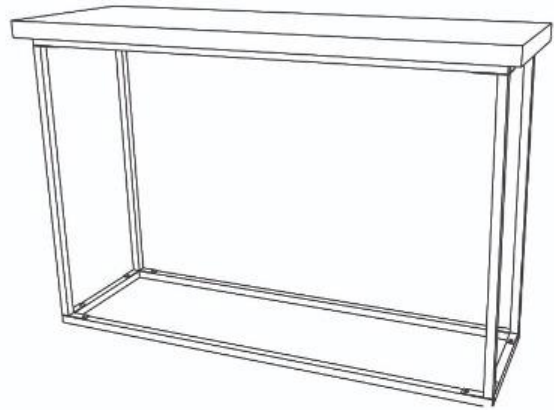

ASSEMBLING INSTRUCTION

ICC004

CONSOLE
120X60X45CM

component

TOP ① = 1 pc

FEET 1 ② = 4 pcs

BASSE FEET 2 ③ = 1 pc

SCREW ④ = 16 pcs

Hexagonal Wrench ⑤ = 1 pc

ASSEMBLING

ASSEMBLING INSTRUCTION

ICC005

CONSOLE
120X35X80CM

component

= 1 pc

= 4 pcs