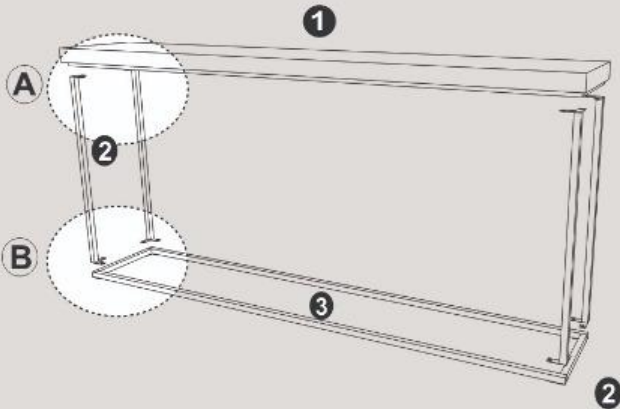

ASSEMBLING INSTRUCTION

ICC004

CONSOLE
120X60X45CM

component

TOP ① = 1 pc

FEET 1 ② = 4 pcs

BASSE FEET 2 ③ = 1 pc

SCREW ④ = 16 pcs

Hexagonal Wrench ⑤ = 1 pc

ASSEMBLING

ASSEMBLING INSTRUCTION

ICC005

CONSOLE
120X35X80CM

component

= 1 pc

= 4 pcs