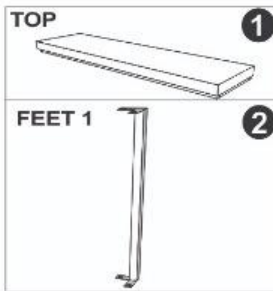

ASSEMBLING INSTRUCTION

ICC004

CONSOLE
120X60X45CM

component

TOP ① = 1 pc

FEET 1 ② = 4 pcs

BASSE FEET 2 ③ = 1 pc

SCREW ④ = 16 pcs

Hexagonal Wrench ⑤ = 1 pc

ASSEMBLING

ASSEMBLING INSTRUCTION

ICC005

CONSOLE
120X35X80CM

component

= 1 pc

= 4 pcs