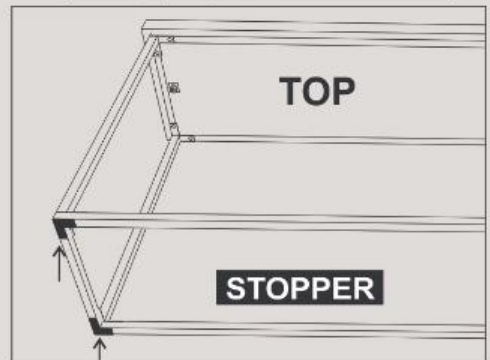

ASSEMBLING INSTRUCTION

ICC004

CONSOLE
120X60X45CM

component

TOP ① = 1 pc

FEET 1 ② = 4 pcs

BASSE FEET 2 ③ = 1 pc

SCREW ④ = 16 pcs

Hexagonal Wrench ⑤ = 1 pc

ASSEMBLING

ASSEMBLING INSTRUCTION

ICC005

CONSOLE
120X35X80CM

component

= 1 pc

= 4 pcs