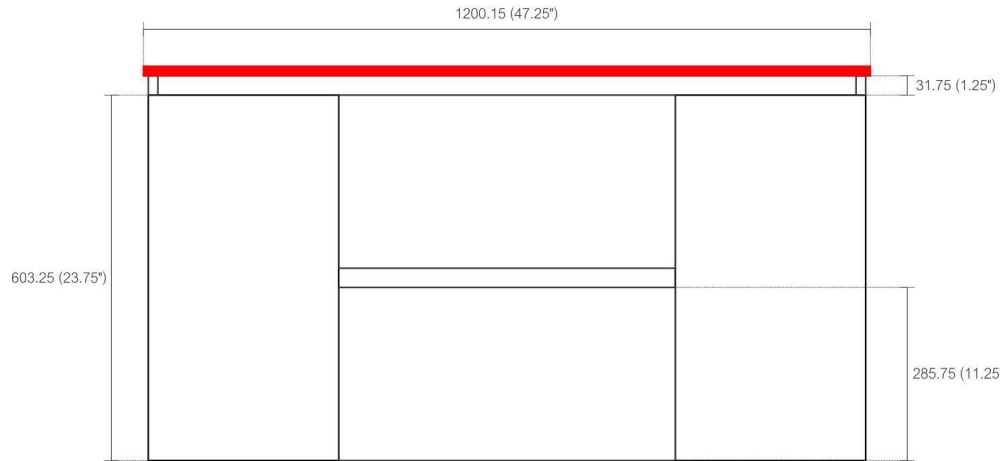

Dimensions:	width	depth	height
inches	47.25"	19.75"	25.625"
mm	1200.15	501.25	650.875

NOTE: DIMENSIONS AND TECHNICAL DETAILS ARE SUBJECT TO CHANGE WITHOUT NOTICE

. FRONT ELEVATION

. BACK ELEVATION

. SIDE ELEVATION