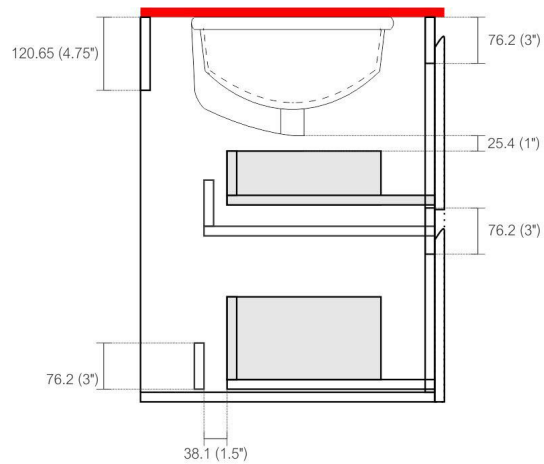

Dimensions:	width	depth	height
inches	47.25"	19.75"	25.625"
mm	1200.15	501.25	650.875

NOTE: DIMENSIONS AND TECHNICAL DETAILS ARE SUBJECT TO CHANGE WITHOUT NOTICE

. FRONT ELEVATION

. BACK ELEVATION

. SIDE ELEVATION

. DOORS AND DRAWERS PANELS