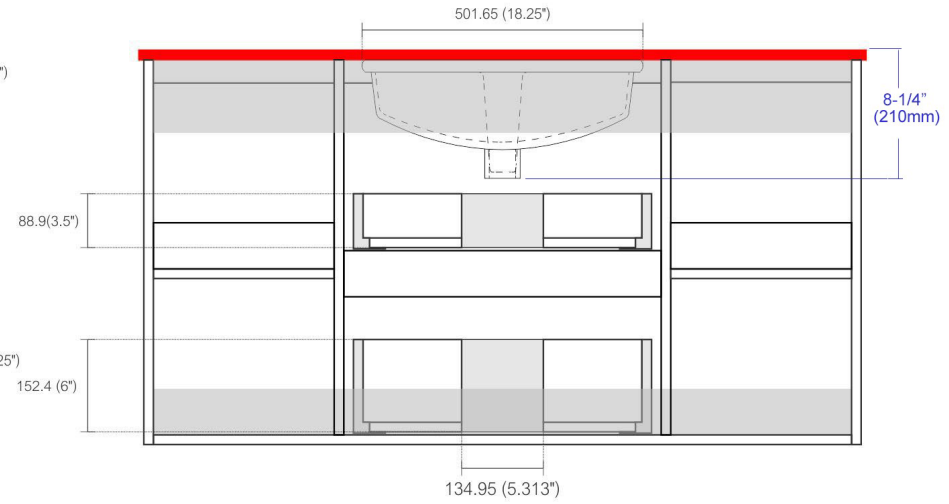

Dimensions:	width	depth	height
inches	47.25"	19.75"	25.625"
mm	1200.15	501.25	650.875

NOTE: DIMENSIONS AND TECHNICAL DETAILS ARE SUBJECT TO CHANGE WITHOUT NOTICE

. FRONT ELEVATION

. BACK ELEVATION

. SIDE ELEVATION

. DOORS AND DRAWERS PANELS