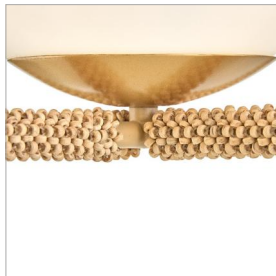

## 48511DXG

### MEDIUM CONVERTIBLE SEMI-FLUSH MOUNT

A stunning combination of warmth and sophistication, Keona showcases inviting colors and rich textures with a modern, open frame wrapped in natural coco beads. Etched opal glass radiates a soft glow throughout your space, adding elegance and inspiration wherever it's placed.

DETAILS	
FINISH:	Deluxe Gold
MATERIAL:	Steel
GLASS:	Etched Opal
DIMMABLE:	YES - WITH DIMMABLE LAMP (NOT INCLUDED)

DIMENSIONS	
WIDTH:	16.3"
HEIGHT:	16"
WEIGHT:	5.8lb

LIGHT SOURCE	
LIGHT SOURCE:	Socketed
WATTAGE:	1-10w Med. LED, 60w Equiv.
VOLTAGE:	120v

#### PRODUCT DETAILS:

- Suitable for use in dry (indoor) locations as defined by NEC and CEC. Meets United States UL Underwriters Laboratories & CSA Canadian Standards Association Product Safety Standards.
- This fixture includes multiple down stems in various lengths to customize the installation height of the fixture, including one 6" stem and two 12" stems
- T-style bulbs required (not included)
- Bold silhouette with dramatic details creates a modern statement
- Luxurious gold finish with opulent sheen
- Convertible fixture can be hung as a pendant or semi-flush mount