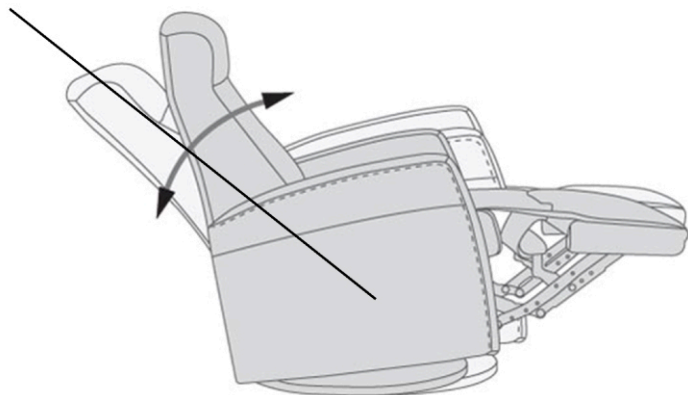

Reclined Max 145°

Distance from wall for full recline 61.8"

\*Rotate Chair 90° to fit through the door before attaching backrest