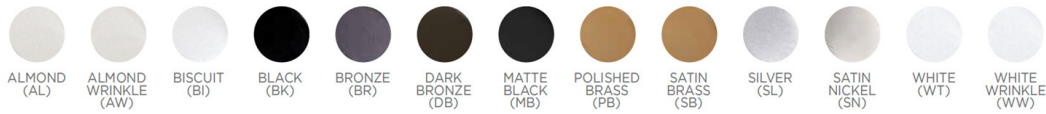

POWDER COAT OPTIONS FOR FRAMES:

RECTANGULAR SHOWER SHELF

- 18" x 4" rectangular premium design
- Teak wood insert fits securely within #304 stainless steel shelf