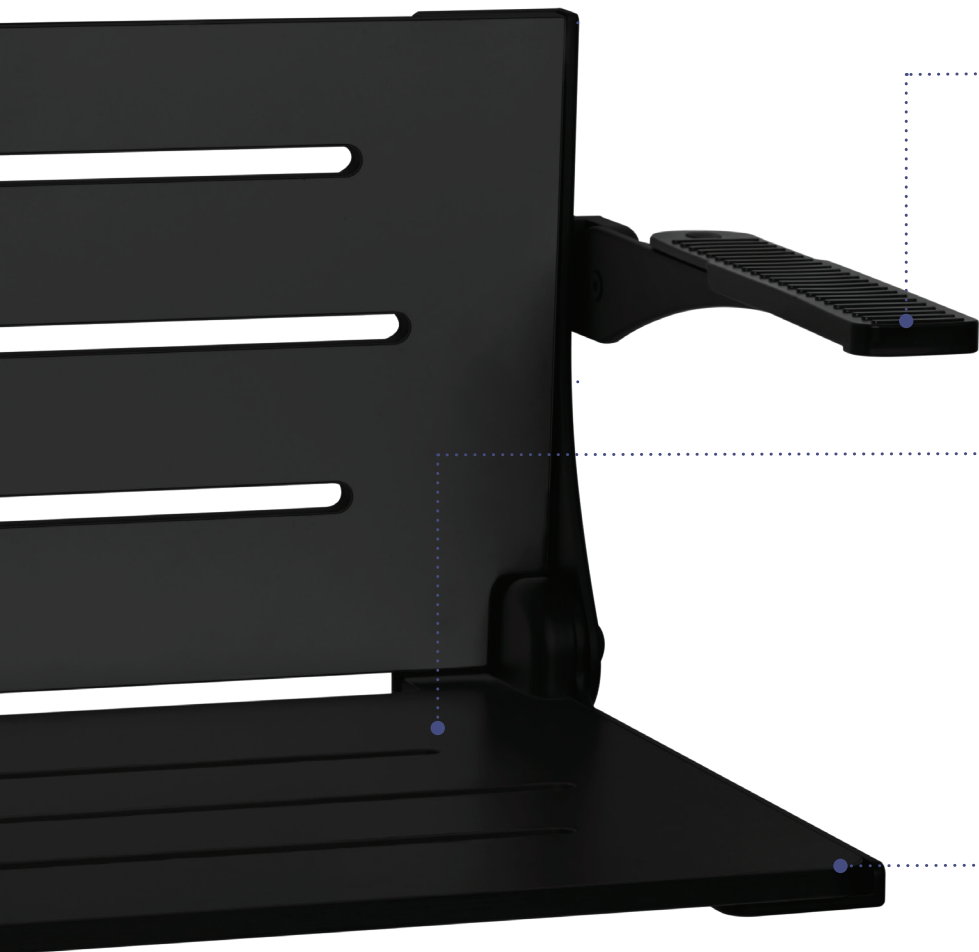

SPACE-SAVING DESIGNS

offer a streamlined aesthetic and easily fold against the wall when not in use

SECURE SUPPORT

from 300 to 800 pounds, all models exceed the ADA minimum load requirement when properly installed

AFROMOSIA TEAK WOOD

SHAF-185155-TWA-S-MB

SILHOUETTE HIGH BACK SHOWER SEAT

- Removable backrest for easy cleaning
- Folds up within 3" of the wall when not in use
- Supports up to 400 pounds and exceeds ADA minimum load requirement when properly installed

PORTABLE TUB SEAT

- Easily remove & store away when not in use
- Four adjustable posts easily slide & lock into place allowing the seat to fit within a wide variety of free standing tubs
- Supports up to 250 pounds and exceeds ADA minimum load requirement when properly installed

STSB-300150-TWA

SHAFSL-185155-TWA-S-SL

SILHOUETTE SLIMLINE SHOWER SEAT

- Premium slim profile design
- Folds up within 3" of the wall when not in use
- Supports up to 350 pounds and exceeds ADA minimum load requirement when properly installed