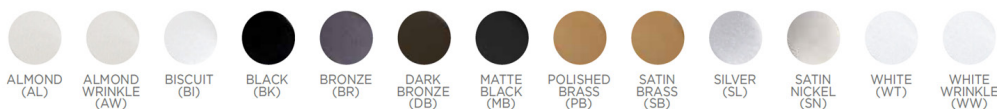

SEAT TOP COLOR OPTIONS:

PAS	Phenolic Almond One-Piece Solid
PBS	Phenolic Black One-Piece Solid
PGS	Phenolic Gray One-Piece Solid
PRTS	Phenolic Rustic Teak One-Piece Solid
PTS	Phenolic Teak One-Piece Solid
PWS	Phenolic White One-Piece Solid
PAAS	Phenolic Aged Ash One-Piece Solid
PWAS	Phenolic Weathered Ash One-Piece Solid
PLG	Phenolic Light Gray One-Piece Solid

SHAFB-240155-PWS-S-WT-WT

POWDER COAT OPTIONS FOR FRAMES:

SEAT PADS

A SLEEK & COMFORTABLE ADDITION TO ANY OF SEACHROMES SLIMLINE, SILHOUETTE AND COMFORT SHOWER SEATS.

ALMOND

BLACK

WHITE

SILVER