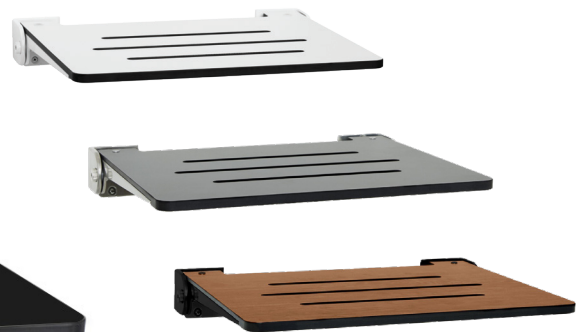

POWDER COAT OPTIONS FOR FRAMES:

RECTANGULAR SHOWER SHELF

- 18" x 4" rectangular premium design
- Teak wood insert fits securely within #304 stainless steel shelf

700-7005-TWA SERIES

CORNER SHOWER SHELF

- Corner shelf design holds shower accessories in place
- Teak wood insert fits securely within #304 stainless steel shelf

700-7006-TWA SERIES

Add luxurious style and finishes with the African Teak to give your bathroom a feeling of spa-like serenity.

SILHOUETTE COLLECTION LINE

SILHOUETTE SLIMLINE SHOWER SEAT

- Sleek design for easy cleaning
- Folds up within 3" of the wall when not in use
- Supports up to 350 pounds and exceeds ADA minimum load requirement when properly installed

SHAFSL-185155-PBS-S-MB

SILHOUETTE HIGH BACK SHOWER SEAT

- Functional cutout design
- Folds up within 3" of the wall when not in use
- Removable backrest for easy cleaning

SHAF-185155-PGS-S-SL

SHAF-185155-PBS-S-MB