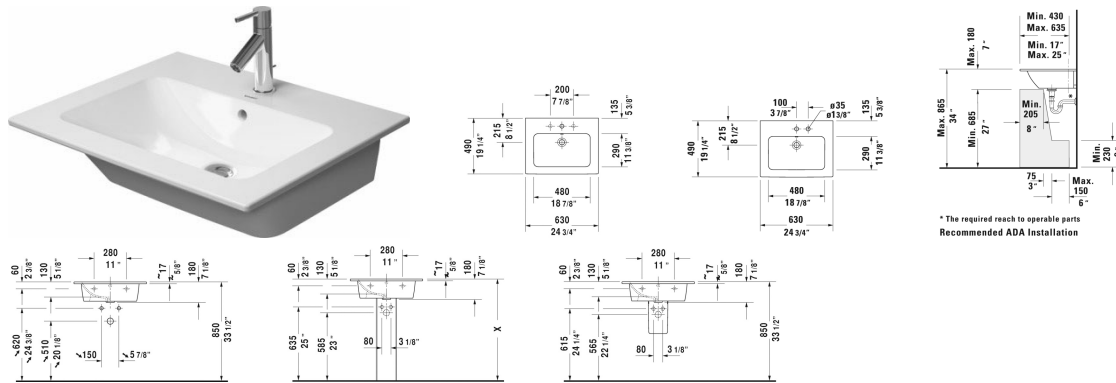

ME by Starck Furniture washbasin ♂ # 233663..00 / 233663..30
 / 233663..58 / 233663..60 / 233663..00 / 233663..30 /
 233663..58 / 233663..60

< 24 3/4" Inch >

Furniture washbasin	Dimension	Weight	Order number
with overflow, with faucet deck, hardware included, wall-mounted, cUPC® listed*, 24 3/4" Inch			
Colors			
00 White 32 White Satin Matte			
Variant			
●	24 3/4" x 19 1/4" Inch	38.8 lb	233663..00
●●●	24 3/4" x 19 1/4" Inch	38.8 lb	233663..30
●●	24 3/4" x 19 1/4" Inch	38.8 lb	233663..58
⊗	24 3/4" x 19 1/4" Inch	38.8 lb	233663..60
●	24 3/4" x 19 1/4" Inch	38.8 lb	233663..00
●●●	24 3/4" x 19 1/4" Inch	38.8 lb	233663..30
●●	24 3/4" x 19 1/4" Inch	38.8 lb	233663..58
⊗	24 3/4" x 19 1/4" Inch	38.8 lb	233663..60
Infobox			
* Complies with following standards: ASME A112.19.2/CSA B45.1, Washbasin is not ADA compliant in combination with pedestal, siphon cover or metal console			
Sanitary ceramics with the special WonderGliss surface finish will remain clean and attractive-looking for a long time to come. When ordering WonderGliss please add a "1" as eleventh digit to the model number.			
Space-saving siphon	1 1/4" Inch	0.9 lb	005076
Suitable products			

All drawings contain the necessary measurements which are subject to standard tolerances. They are stated in inch & mm and are non-binding. Exact measurements, in particular for customized installation scenarios, can only be taken from the finished ceramic piece.