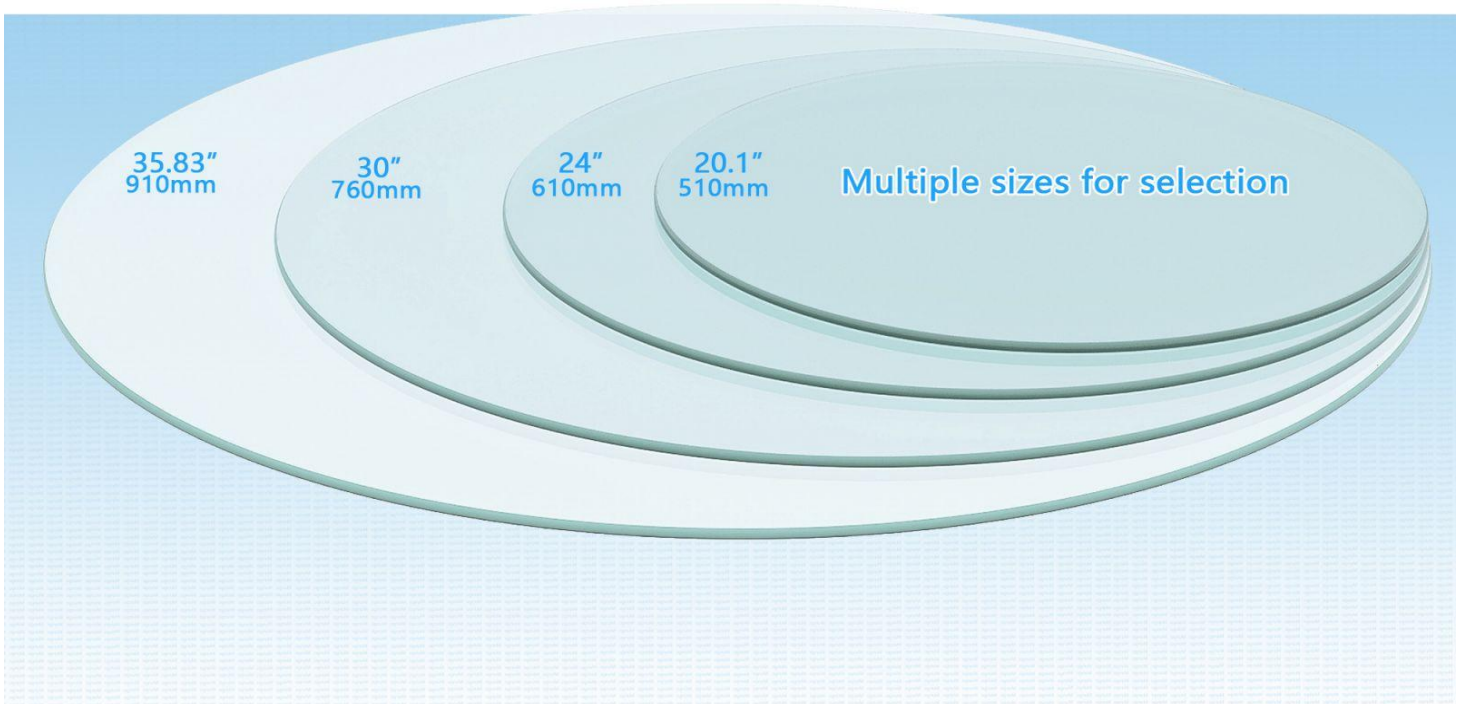

Round edge 0.24" (6mm) thick glass table cover

Glass products are fragile

please disassemble and handle them carefully