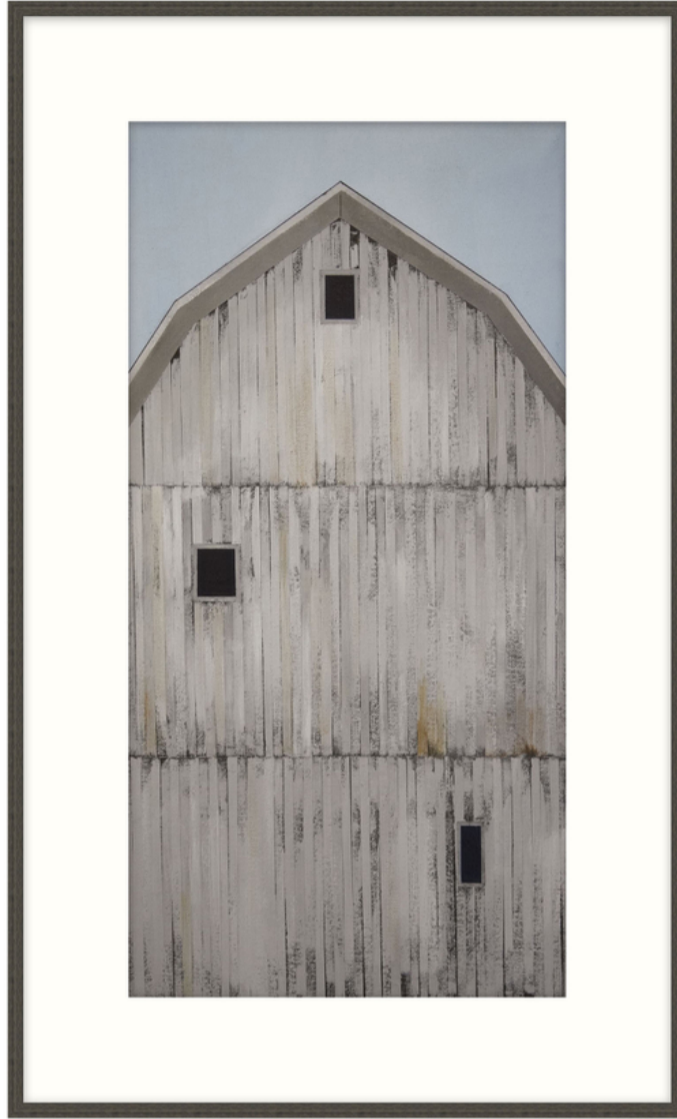

# THEODORE ALEXANDER

## Smokey Ridge 1

D2778S55545-4758

Smokey Ridge 1 is a nostalgic work of art on textured paper. Filling the picture plane surface, the quintessential view of the back of the American Barn captures the attention and focus of the viewer. Across three levels, line plays a distinct role by outlining patchwork shapes, vertical slatting, and antique framed windows. A muted color palette underscores the weather-worn tone of the work, while dimensionality is achieved through a skillful palette of vanilla, onyx, and dark brown. The first of a three-part series on textured paper, Smokey Ridge 1 gracefully captures the nostalgia of an iconic form in this addition ART by TA.

► Textured Paper - Single Matboard, M4 - Warm White Smooth + White Core Width:6", F1364 - Gray Oak Cap Frame - Width: 0.77

W 21 x D 1¼ x H 28 inches

**Material(s):**

**Collection:** Art by TA

**Style:** Modern / Formal Modern

**Type:** Décor / Wall Art