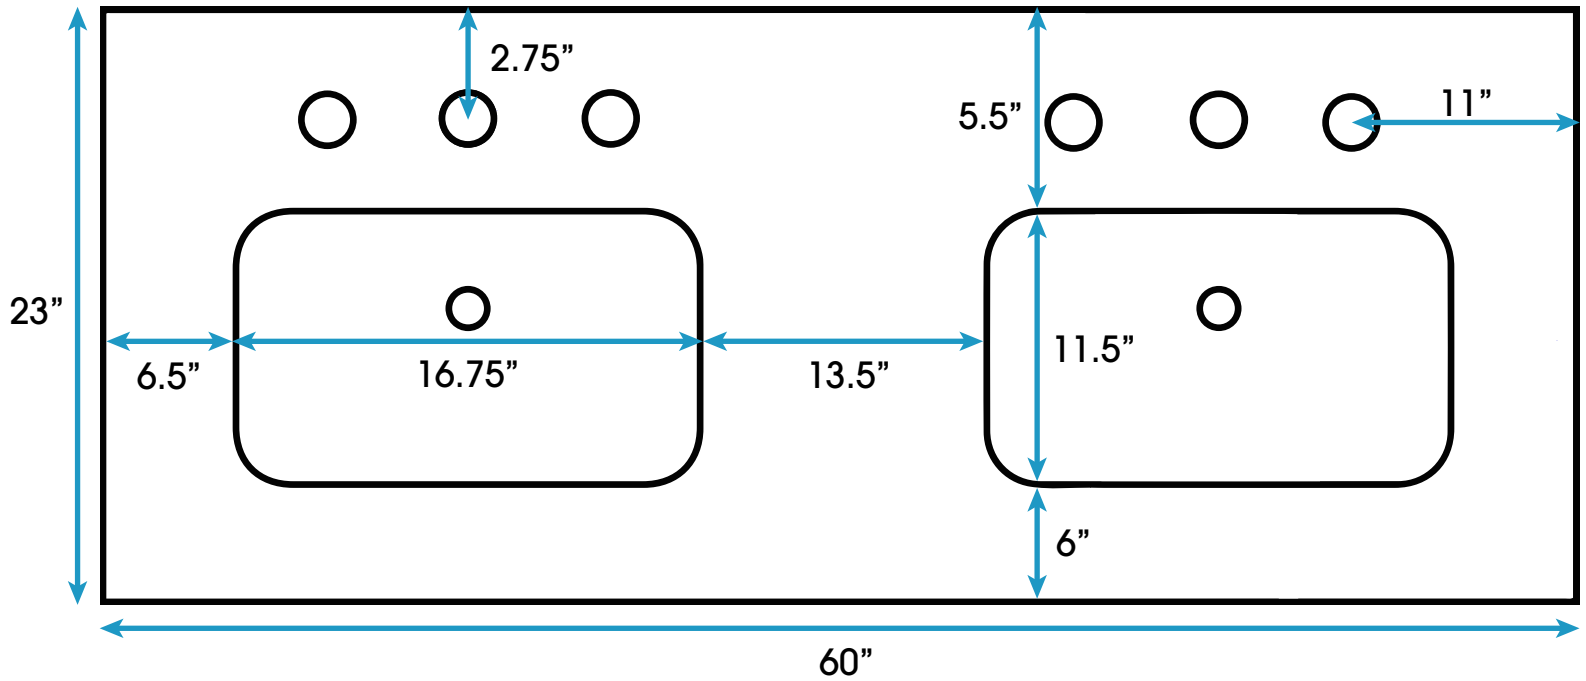

60-inch Double Vanity (Top-View)

**All measurements are approximate and rounded to the nearest quarter inch
Please allow for a slight margin of error**