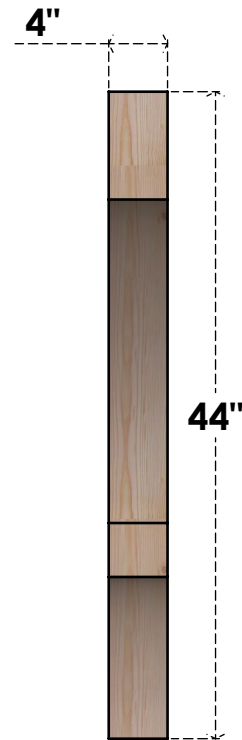

BRC04X44X44BOA00RDF

4"W X 44"D X 44"H BALBOA ROUGH SAWN BRACE, DOUGLAS FIR

SIDE

FRONT

EKENA MILLWORK
2300 WEST MAIN ST.
CLARKSVILLE, TX 75426
TOLL FREE: 866-607-0453
WWW.EKENAMILLWORK.COM

NOTES

1. INSTALLATION TO BE COMPLETED IN ACCORDANCE WITH MANUFACTURER'S SPECIFICATIONS.
2. DRAWING MAY NOT BE TO SCALE
3. THIS DRAWING IS INTENDED FOR DESIGN AND PLANNING PURPOSES ONLY.
4. ALL INFORMATION CONTAINED HEREIN WAS CURRENT AT THE TIME OF DEVELOPMENT BUT MUST BE REVIEWED AND APPROVED BY THE PRODUCT MANUFACTURER TO BE CONSIDERED ACCURATE.
5. PRODUCTS ARE NOT KILN DRIED. THIS ITEM IS UNIQUE AND WILL CONTAIN THE NATURAL VARIATIONS THAT THE WOOD SPECIES OFFERS. THIS MAY RESULT IN VARIATIONS UP TO 1/4"