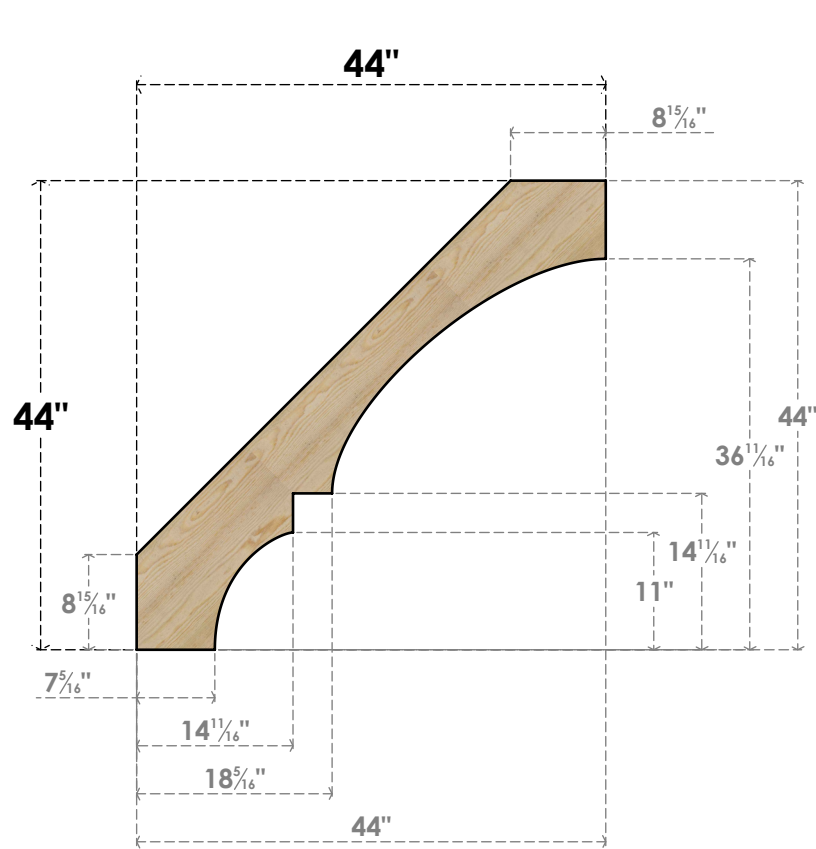

BRC04X44X44BOA00RDF

4"W X 44"D X 44"H BALBOA ROUGH SAWN BRACE, DOUGLAS FIR

SIDE

FRONT

EKENA MILLWORK
2300 WEST MAIN ST.
CLARKSVILLE, TX 75426
TOLL FREE: 866-607-0453
WWW.EKENAMILLWORK.COM

NOTES

1. INSTALLATION TO BE COMPLETED IN ACCORDANCE WITH MANUFACTURER'S SPECIFICATIONS.
2. DRAWING MAY NOT BE TO SCALE
3. THIS DRAWING IS INTENDED FOR DESIGN AND PLANNING PURPOSES ONLY.
4. ALL INFORMATION CONTAINED HEREIN WAS CURRENT AT THE TIME OF DEVELOPMENT BUT MUST BE REVIEWED AND APPROVED BY THE PRODUCT MANUFACTURER TO BE CONSIDERED ACCURATE.
5. PRODUCTS ARE NOT KILN DRIED. THIS ITEM IS UNIQUE AND WILL CONTAIN THE NATURAL VARIATIONS THAT THE WOOD SPECIES OFFERS. THIS MAY RESULT IN VARIATIONS UP TO 1/4"