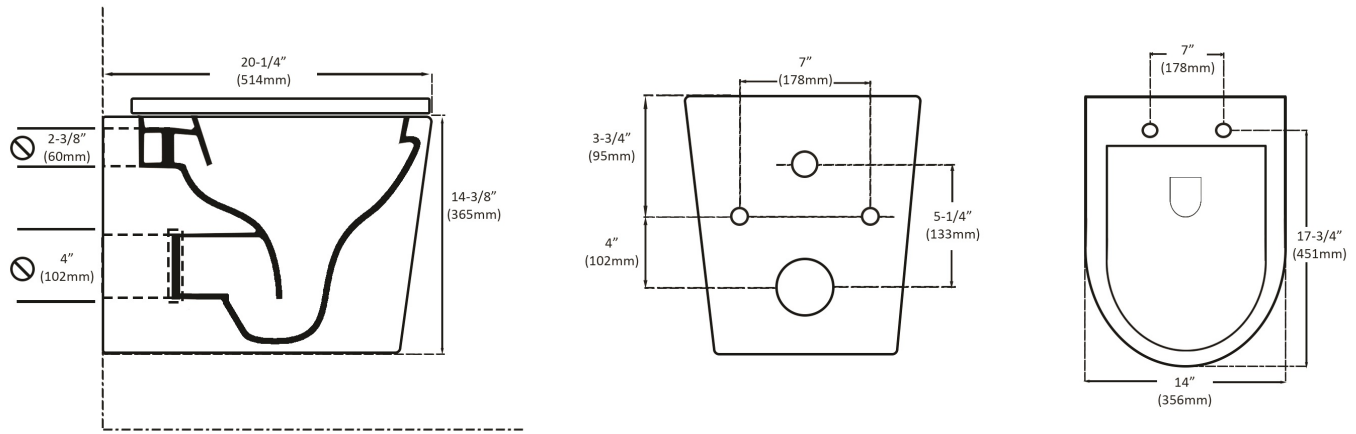

C-5530

CERAMIC FINISHES:

White .01

PRODUCT FEATURES

- Vitreous china wallhung Rimless toilet bowl
- European elongated bowl
- MicroGlaze antimicrobial, stain-resistant glaze
- Fully concealed mounting system - easy to install
- Average water consumption: 1.28gpf
- 1.6 / 0.8 dual-flush capable
- Includes Duroplast Silent Close, quick-release seat and cover
- Compatible with Geberit, Viega and other in-wall carriers (not included)
- Limited lifetime warranty on ceramic

MODEL NUMBERS

DESCRIPTION	FINISH	MODEL NO.
Wallhung Toilet Bowl European elongated bowl Includes Silent Close, Quick-Release Seat	White	C-5530.01

HARDWARE & REPLACEMENT PARTS

Seat	S-2129.01	Seat Bolt Assembly	SB-2129.01 (includes White caps)
------	-----------	--------------------	----------------------------------

SPECIFICATIONS

IMPORTANT: Dimensions are nominal and may vary within the range of tolerance per NSI Standard A112.19.2. These measurements are subject to change. No responsibility is assumed for use of superseded or voided pages.