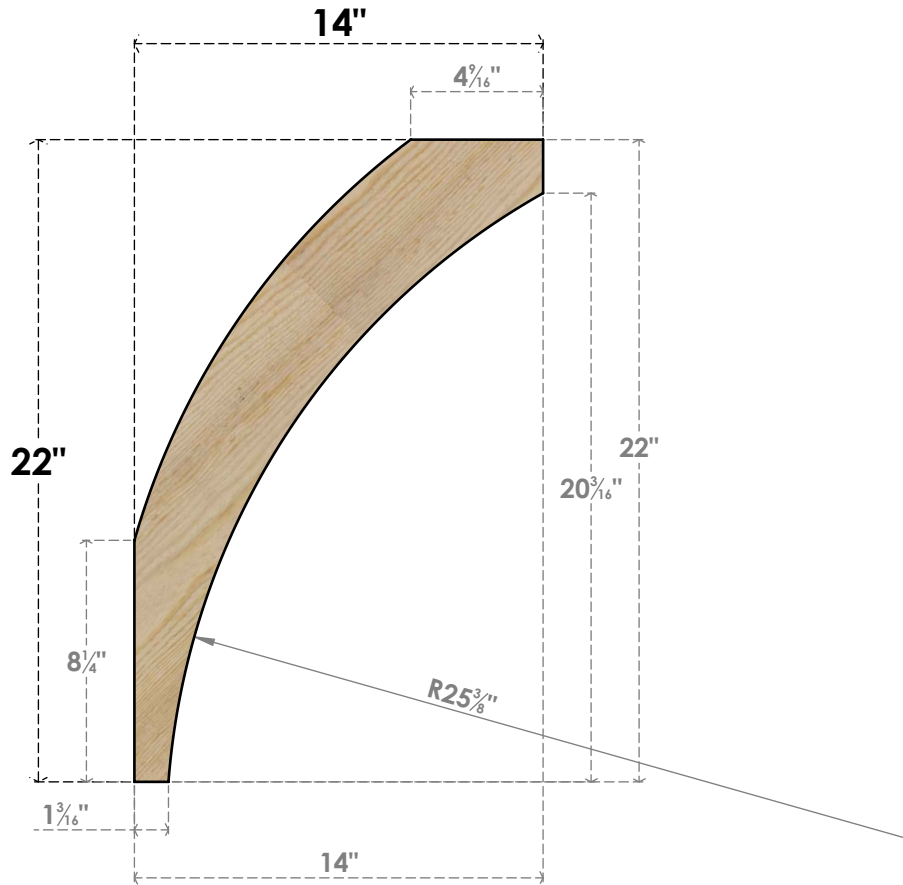

BRC06X14X22THR00RDF

6"W X 14"D X 22"H THORTON ROUGH SAWN BRACE, DOUGLAS FIR

SIDE

FRONT

EKENA MILLWORK
 2300 WEST MAIN ST.
 CLARKSVILLE, TX 75426
 TOLL FREE: 866-607-0453
 WWW.EKENAMILLWORK.COM

NOTES

1. INSTALLATION TO BE COMPLETED IN ACCORDANCE WITH MANUFACTURER'S SPECIFICATIONS.
2. DRAWING MAY NOT BE TO SCALE
3. THIS DRAWING IS INTENDED FOR DESIGN AND PLANNING PURPOSES ONLY.
4. ALL INFORMATION CONTAINED HEREIN WAS CURRENT AT THE TIME OF DEVELOPMENT BUT MUST BE REVIEWED AND APPROVED BY THE PRODUCT MANUFACTURER TO BE CONSIDERED ACCURATE.
5. PRODUCTS ARE NOT KILN DRIED. THIS ITEM IS UNIQUE AND WILL CONTAIN THE NATURAL VARIATIONS THAT THE WOOD SPECIES OFFERS. THIS MAY RESULT IN VARIATIONS UP TO 1/4"