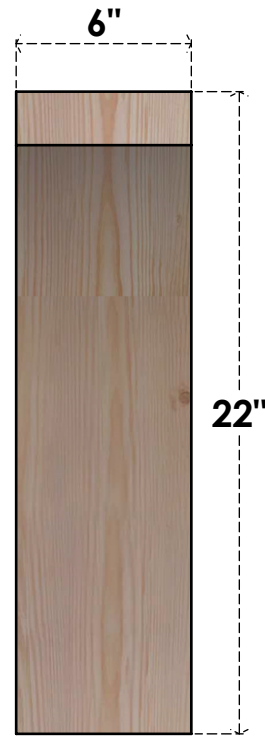

BRC06X14X22THR00RDF

6"W X 14"D X 22"H THORTON ROUGH SAWN BRACE, DOUGLAS FIR

SIDE

FRONT

EKENA MILLWORK
 2300 WEST MAIN ST.
 CLARKSVILLE, TX 75426
 TOLL FREE: 866-607-0453
 WWW.EKENAMILLWORK.COM

NOTES

1. INSTALLATION TO BE COMPLETED IN ACCORDANCE WITH MANUFACTURER'S SPECIFICATIONS.
2. DRAWING MAY NOT BE TO SCALE
3. THIS DRAWING IS INTENDED FOR DESIGN AND PLANNING PURPOSES ONLY.
4. ALL INFORMATION CONTAINED HEREIN WAS CURRENT AT THE TIME OF DEVELOPMENT BUT MUST BE REVIEWED AND APPROVED BY THE PRODUCT MANUFACTURER TO BE CONSIDERED ACCURATE.
5. PRODUCTS ARE NOT KILN DRIED. THIS ITEM IS UNIQUE AND WILL CONTAIN THE NATURAL VARIATIONS THAT THE WOOD SPECIES OFFERS. THIS MAY RESULT IN VARIATIONS UP TO 1/4"