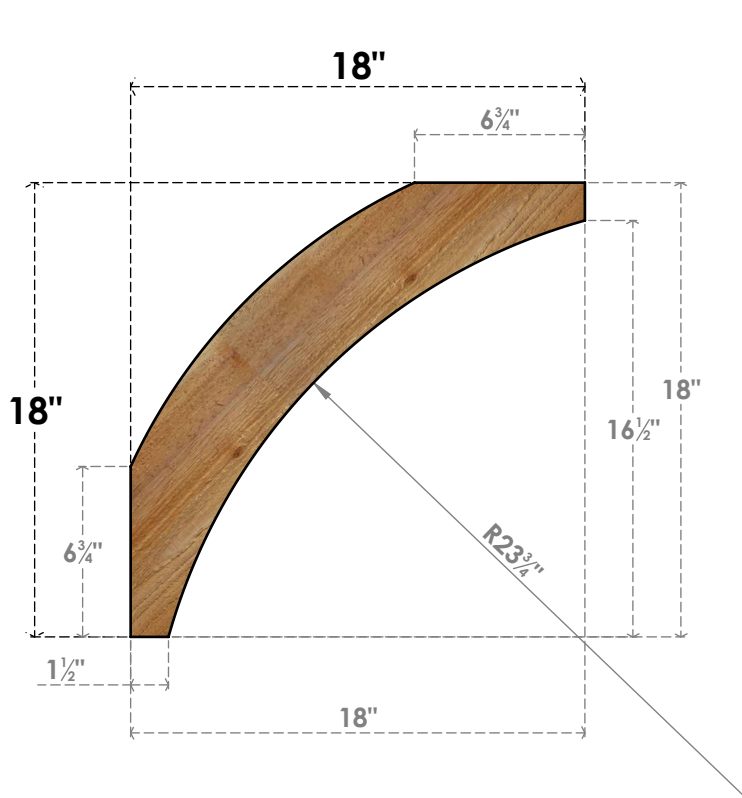

# BRC06X18X18THR00RWR

6"W X 18"D X 18"H THORTON ROUGH SAWN BRACE, WESTERN RED CEDAR

**SIDE**

**FRONT**

EKENA MILLWORK  
 2300 WEST MAIN ST.  
 CLARKSVILLE, TX 75426  
 TOLL FREE: 866-607-0453  
 WWW.EKENAMILLWORK.COM