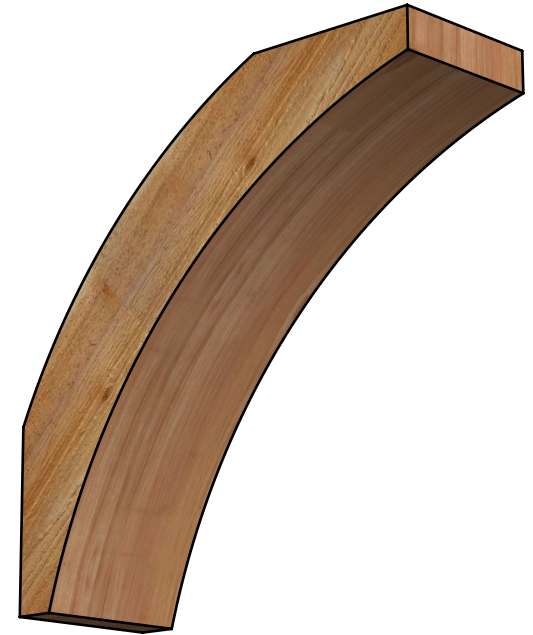

# BRC06X18X18THR00RWR

6"W X 18"D X 18"H THORTON ROUGH SAWN BRACE, WESTERN RED CEDAR

**SIDE**

**FRONT**

EKENA MILLWORK  
 2300 WEST MAIN ST.  
 CLARKSVILLE, TX 75426  
 TOLL FREE: 866-607-0453  
 WWW.EKENAMILLWORK.COM