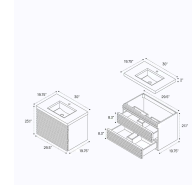

### SPECIFICATIONS

Assembly Required	See installation guide	Available Sizes	24", 30", 36", 48"
Cabinet Color	Dark Wood	Cabinet Dimensions (without Top)	29.5"W x 19.75"D x 22.1"H
Cabinet Finish	Woodgrain	Commercial	Light Commercial
Counter Color	White	Counter Finish	Polished
Counter Overflow	Yes	Faucet	Faucet Not Included
Glides	Soft Close	Location	Bathroom, Indoor
Made In	Vietnam	Number of Drawers	2
Residential	Yes	Sink Dimensions	16.2"W x 12"D x 6.4"H
Sink Type	Integrated	Vanity Top Dimension	30"W x 19.75"D x 1.1"H
Vanity Top Material	Acrylic	Weight	80.7 lbs