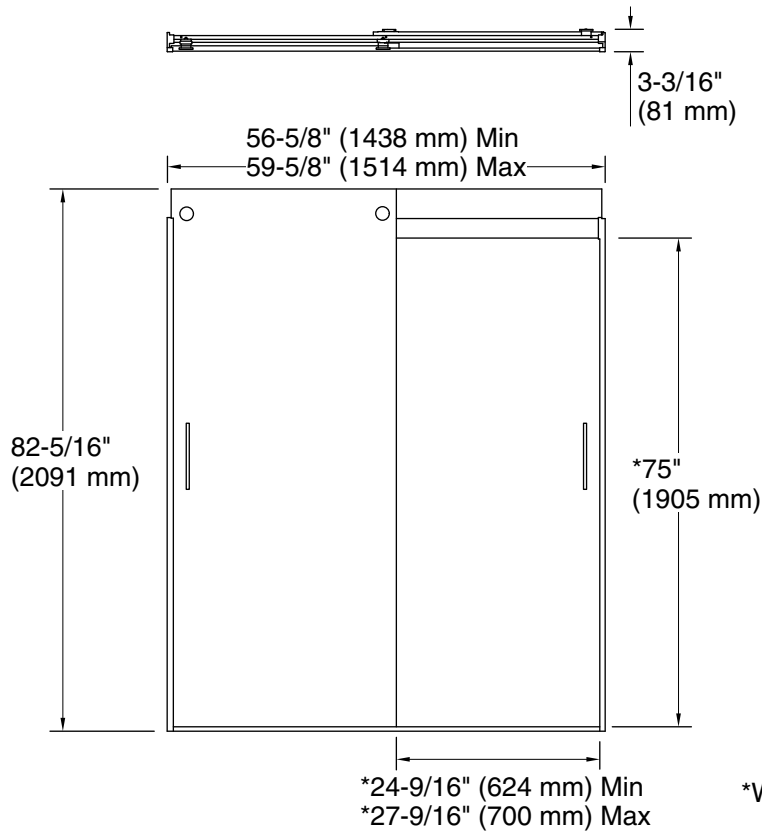

Material

- Frameless, 5/16" (8mm) thick Crystal Clear tempered glass.

Installation

- Sliding shower door.
- Not for use in hospitality.
- For residential use only.

Recommended Products/Accessories

K-23723 Faucet cleaner

Technical Information

All product dimensions are nominal.

Installation type: For shower base installation

Opening style: Sliding/Bypass

Opening Width - Min: 56-5/8" (1438 mm)

Opening Width - Max: 59-5/8" (1514 mm)

Walk-through - Min: 24-9/16" (624 mm)

Walk-through - Max: 27-9/16" (700 mm)

Base-To-Wall Radius 1/2" (13 mm)

– Max:

Glass thickness: 5/16" (8 mm)

Glass coating: CleanCoat®

Notes

Install this product according to the installation guide.

The vertical opening should be a minimum of 84-1/2" (2146 mm) to allow for installation clearance.