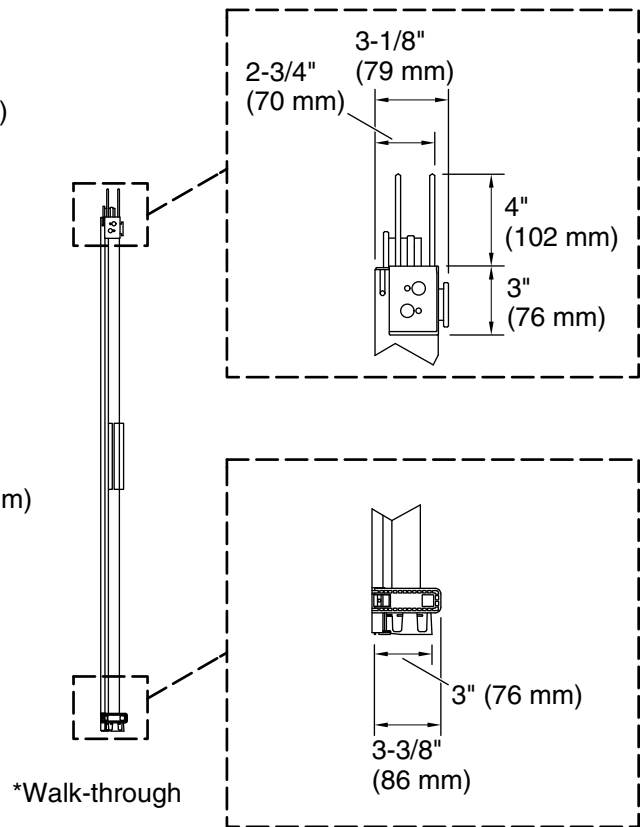

Material

- Frameless, 5/16" (8mm) thick Crystal Clear tempered glass.

Installation

- Sliding shower door.
- Not for use in hospitality.
- For residential use only.

Recommended Products/Accessories

K-23723 Faucet cleaner

Technical Information

All product dimensions are nominal.

Installation type: For shower base installation

Opening style: Sliding/Bypass

Opening Width - Min: 56-5/8" (1438 mm)

Opening Width - Max: 59-5/8" (1514 mm)

Walk-through - Min: 24-9/16" (624 mm)

Walk-through - Max: 27-9/16" (700 mm)

Base-To-Wall Radius 1/2" (13 mm)

– Max:

Glass thickness: 5/16" (8 mm)

Glass coating: CleanCoat®

Notes

Install this product according to the installation guide.

The vertical opening should be a minimum of 84-1/2" (2146 mm) to allow for installation clearance.