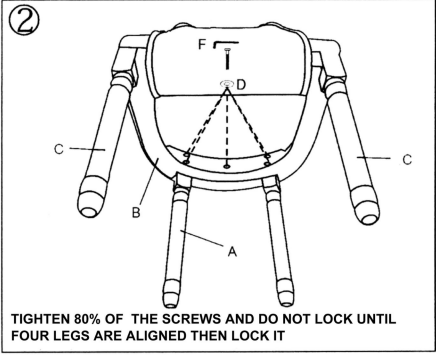

ASSEMBLY INSTRUCTION

<p>Ax1</p> 	<p>Ex9</p>  <p>M8*65MM</p>
<p>Bx1</p> 	<p>Fx1</p>  <p>M8</p>
<p>Cx2</p>  <p>legs</p>	
<p>Dx9</p>  <p>M8x22x2mm</p>	

Warning:
 DO NOT STAND ON THIS PRODUCT.
 DO NOT USE THIS CHAIR AS A STEP LADDER.
 DO NOT USE THIS PRODUCT UNLESS ALL BOLTS , SCREWS AND KNOBS ARE FIRMLY SECURED.