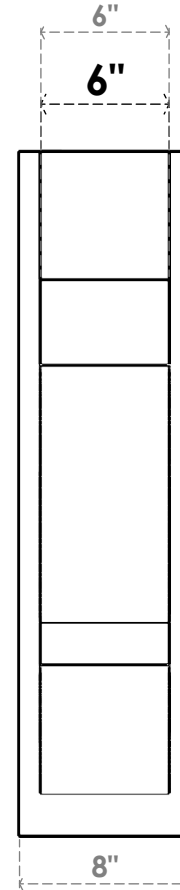

**ITEM NUMBER: OUTUROC060X080X24000X32000X060X020X060BOA44RCPR**

6"W TOP X 8"W BACK X 24"D X 32"H X 6"T TOP X 2"T BACK TIMBERTHANE ROUGH CEDAR BALBOA FAUX WOOD OPEN OUTLOOKER, BLOCK TOP AND BACK, 6"W CLOSED BRACE, PRIMED TAN

**SIDE PROFILE**

**FRONT PROFILE**

**ISOMETRIC**

GENERATED DATE : 07/05/2023

EKENA MILLWORK  
2300 WEST MAIN ST.  
CLARKSVILLE, TX 75426  
TOLL FREE: 866-607-0453  
WWW.EKENAMILLWORK.COM

**NOTES**

1. INSTALLATION TO BE COMPLETED IN ACCORDANCE WITH MANUFACTURER'S SPECIFICATIONS.
2. DRAWING MAY NOT BE TO SCALE
3. THIS DRAWING IS INTENDED FOR DESIGN AND PLANNING PURPOSES ONLY.
4. ALL INFORMATION CONTAINED HEREIN WAS CURRENT AT THE TIME OF DEVELOPMENT BUT MUST BE REVIEWED AND APPROVED BY THE PRODUCT MANUFACTURER TO BE CONSIDERED ACCURATE.
5. TIMBERTHANE ARCHITECTURAL PRODUCTS ARE MADE FROM HIGH DENSITY URETHANE AND COME FACTORY PRIMED