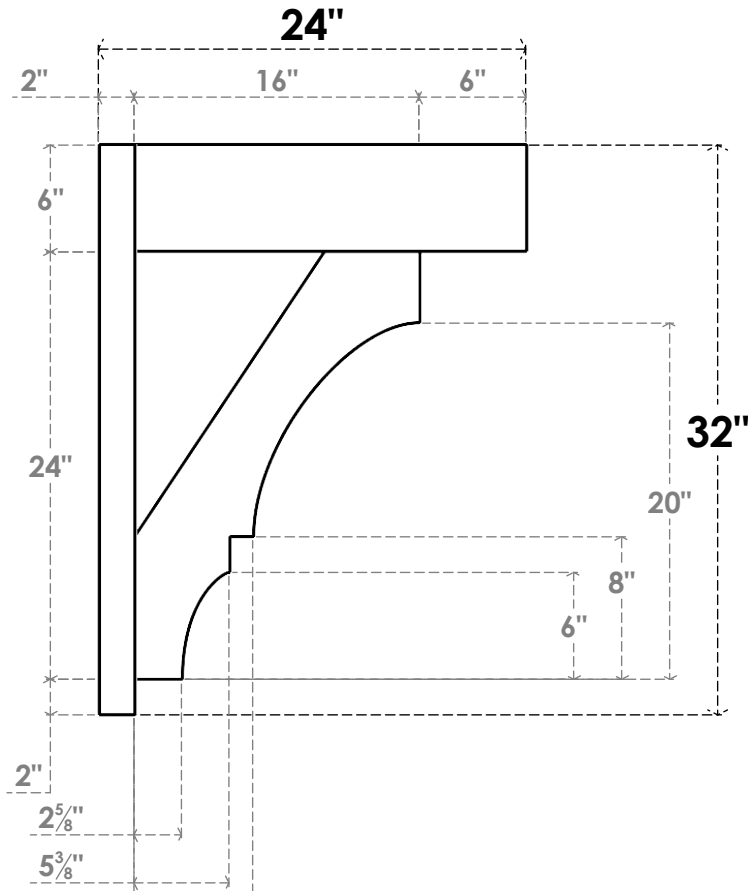

**ITEM NUMBER: OUTUROC060X080X24000X32000X060X020X060BOA44RCPR**

6"W TOP X 8"W BACK X 24"D X 32"H X 6"T TOP X 2"T BACK TIMBERTHANE ROUGH CEDAR BALBOA FAUX WOOD OPEN OUTLOOKER, BLOCK TOP AND BACK, 6"W CLOSED BRACE, PRIMED TAN

**SIDE PROFILE**

**FRONT PROFILE**

**ISOMETRIC**

GENERATED DATE : 07/05/2023

EKENA MILLWORK  
2300 WEST MAIN ST.  
CLARKSVILLE, TX 75426  
TOLL FREE: 866-607-0453  
WWW.EKENAMILLWORK.COM

**NOTES**

1. INSTALLATION TO BE COMPLETED IN ACCORDANCE WITH MANUFACTURER'S SPECIFICATIONS.
2. DRAWING MAY NOT BE TO SCALE
3. THIS DRAWING IS INTENDED FOR DESIGN AND PLANNING PURPOSES ONLY.
4. ALL INFORMATION CONTAINED HEREIN WAS CURRENT AT THE TIME OF DEVELOPMENT BUT MUST BE REVIEWED AND APPROVED BY THE PRODUCT MANUFACTURER TO BE CONSIDERED ACCURATE.
5. TIMBERTHANE ARCHITECTURAL PRODUCTS ARE MADE FROM HIGH DENSITY URETHANE AND COME FACTORY PRIMED