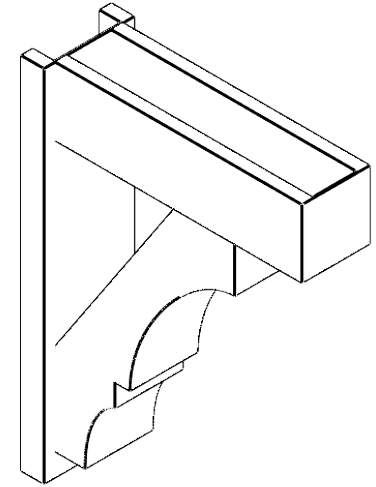

**ITEM NUMBER: OUTUROC060X080X24000X32000X060X020X060BOA44RCPR**

6"W TOP X 8"W BACK X 24"D X 32"H X 6"T TOP X 2"T BACK TIMBERTHANE ROUGH CEDAR BALBOA FAUX WOOD OPEN OUTLOOKER, BLOCK TOP AND BACK, 6"W CLOSED BRACE, PRIMED TAN

**SIDE PROFILE**

**FRONT PROFILE**

**ISOMETRIC**

GENERATED DATE : 07/05/2023

EKENA MILLWORK  
2300 WEST MAIN ST.  
CLARKSVILLE, TX 75426  
TOLL FREE: 866-607-0453  
WWW.EKENAMILLWORK.COM

**NOTES**

1. INSTALLATION TO BE COMPLETED IN ACCORDANCE WITH MANUFACTURER'S SPECIFICATIONS.
2. DRAWING MAY NOT BE TO SCALE
3. THIS DRAWING IS INTENDED FOR DESIGN AND PLANNING PURPOSES ONLY.
4. ALL INFORMATION CONTAINED HEREIN WAS CURRENT AT THE TIME OF DEVELOPMENT BUT MUST BE REVIEWED AND APPROVED BY THE PRODUCT MANUFACTURER TO BE CONSIDERED ACCURATE.
5. TIMBERTHANE ARCHITECTURAL PRODUCTS ARE MADE FROM HIGH DENSITY URETHANE AND COME FACTORY PRIMED