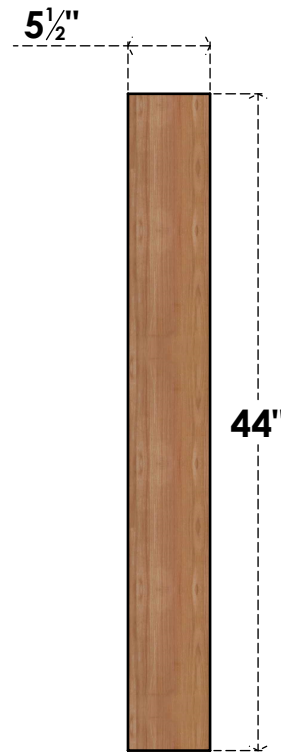

BRC06X44X44TRA00SWR

5 1/2"W X 44"D X 44"H TRADITIONAL SMOOTH BRACE, WESTERN RED CEDAR

SIDE

FRONT

EKENA MILLWORK
 2300 WEST MAIN ST.
 CLARKSVILLE, TX 75426
 TOLL FREE: 866-607-0453
 WWW.EKENAMILLWORK.COM

NOTES

1. INSTALLATION TO BE COMPLETED IN ACCORDANCE WITH MANUFACTURER'S SPECIFICATIONS.
2. DRAWING MAY NOT BE TO SCALE
3. THIS DRAWING IS INTENDED FOR DESIGN AND PLANNING PURPOSES ONLY.
4. ALL INFORMATION CONTAINED HEREIN WAS CURRENT AT THE TIME OF DEVELOPMENT BUT MUST BE REVIEWED AND APPROVED BY THE PRODUCT MANUFACTURER TO BE CONSIDERED ACCURATE.
5. PRODUCTS ARE NOT KILN DRIED. THIS ITEM IS UNIQUE AND WILL CONTAIN THE NATURAL VARIATIONS THAT THE WOOD SPECIES OFFERS. THIS MAY RESULT IN VARIATIONS UP TO 1/4"