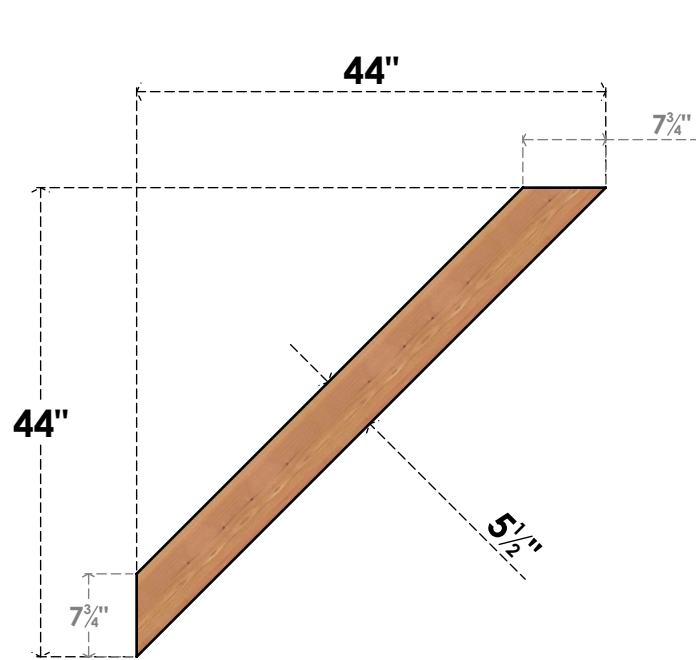

BRC06X44X44TRA00SWR

5 1/2"W X 44"D X 44"H TRADITIONAL SMOOTH BRACE, WESTERN RED CEDAR

SIDE

FRONT

EKENA MILLWORK
 2300 WEST MAIN ST.
 CLARKSVILLE, TX 75426
 TOLL FREE: 866-607-0453
 WWW.EKENAMILLWORK.COM

NOTES