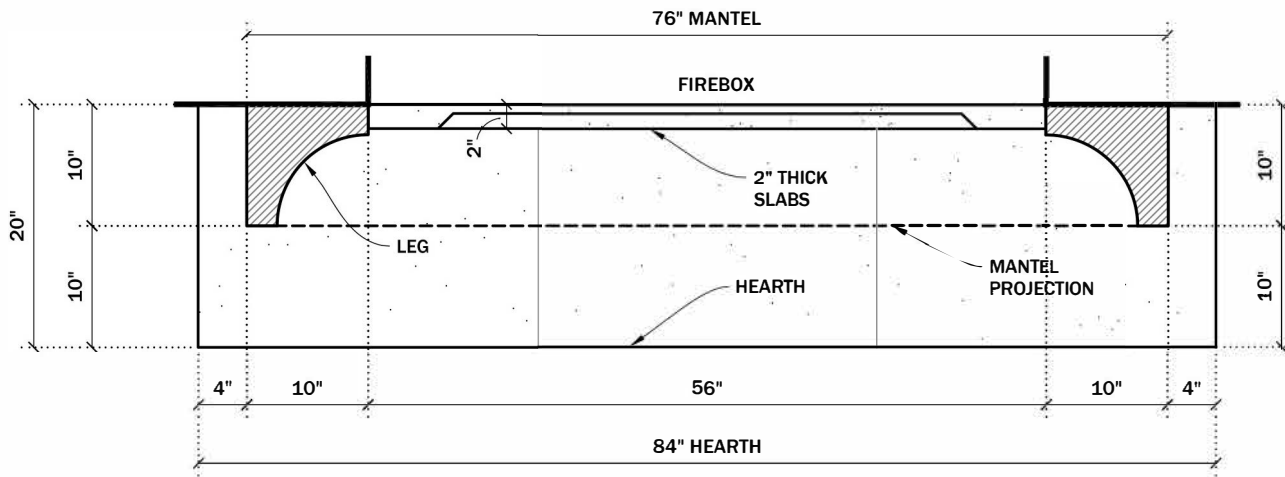

FRONT ELEVATION

SIDE VIEW

PLAN VIEW

MANTEL & LEGS PROFILE

Scale: 3/4" = 1'-0"