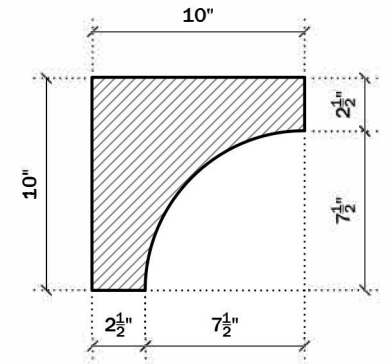

FRONT ELEVATION

SIDE VIEW

PLAN VIEW

MANTEL & LEGS PROFILE

Scale: 3/4" = 1'-0"