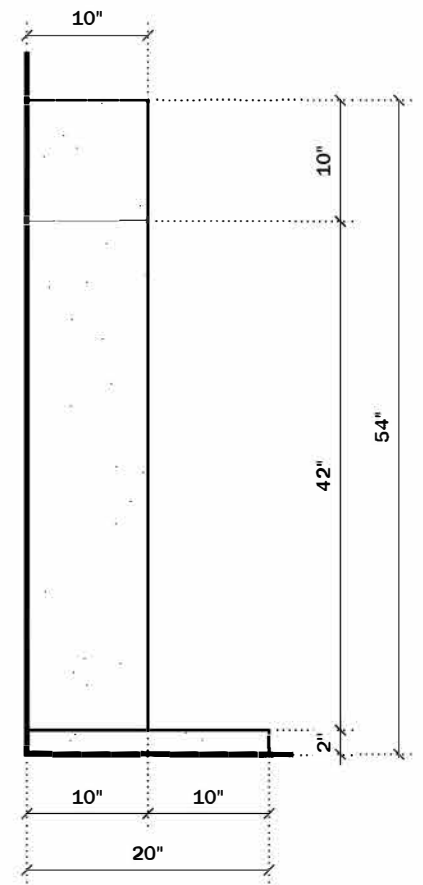

FRONT ELEVATION

SIDE VIEW

PLAN VIEW

MANTEL & LEGS PROFILE

Scale: 3/4" = 1'-0"