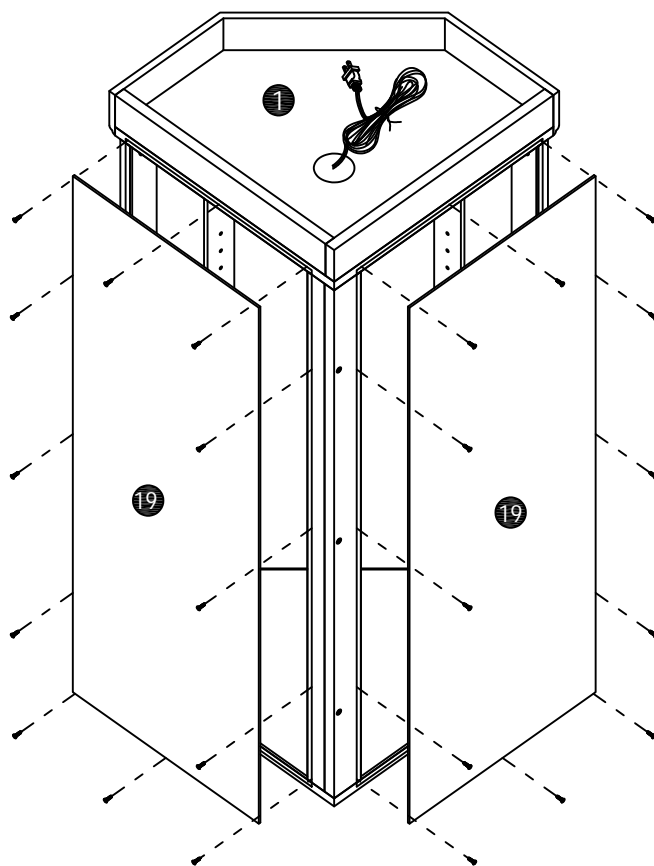

Assembly Instruction

Corner Glass Cabinet

List of Parts

Hardware

A x 24+2

Ø6 x 34mm

B x 24+2

Ø15 x 10mm

STEP8

B x 6

Ø15 x 10mm
P x 4

Ø8 x 30mm

STEP9

STEP10

B x 6

Ø15 x 10mm
P x 4

Ø8 x 30mm

STEP11

D x 24

Ø3.5*12mm

Remove protective film
on the mirror panel.

STEP12

D x 24

Ø3.5*12mm

Remove protective film
on the mirror panel.

STEP13

N x 3

O x 3

Ø6*25mm

STEP14

H x 24

Ø25mm