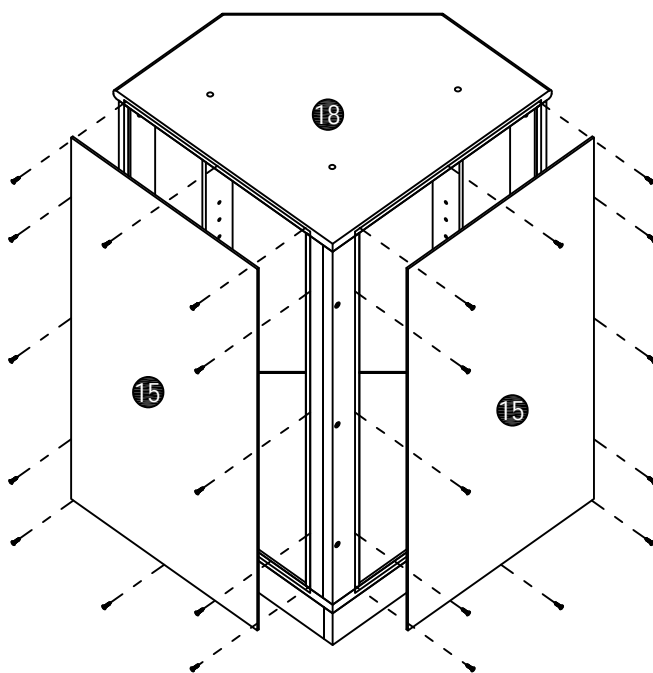

Assembly Instruction

Corner Glass Cabinet

List of Parts

Hardware

A x 24+2

Ø6 x 34mm

B x 24+2

Ø15 x 10mm

STEP8

B x 6

Ø15 x 10mm
P x 4

Ø8 x 30mm

STEP9

STEP10

B x 6

Ø15 x 10mm
P x 4

Ø8 x 30mm

STEP11

D x 24

Ø3.5*12mm

Remove protective film
on the mirror panel.

STEP12

D x 24

Ø3.5*12mm

Remove protective film
on the mirror panel.

STEP13

N x 3

O x 3

Ø6*25mm

STEP14

H x 24

Ø25mm