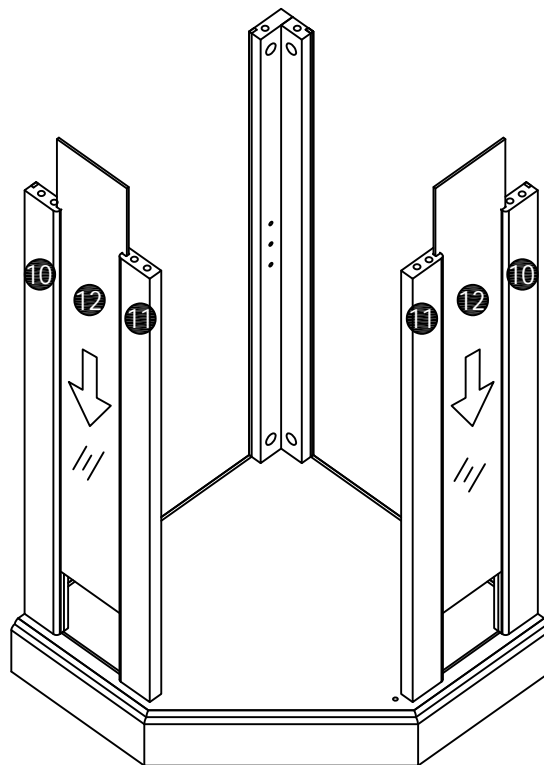

Assembly Instruction

Corner Glass Cabinet

List of Parts

Hardware

A x 24+2

Ø6 x 34mm

B x 24+2

Ø15 x 10mm

M x 1

STEP3

B x 6

Ø15 x 10mm
P x 4

Ø8 x 30mm

STEP4

STEP5

B x 6

Ø15 x 10mm

P x 4

Ø8 x 30mm

STEP6

A x 6

Ø6 x 34mm

STEP7

A x 6	Q x 4
	
Ø6 x 34mm	Ø3*16mm
L x 2	
	
Ø3.5*14mm	
I x 1	
	
M x 1	
	