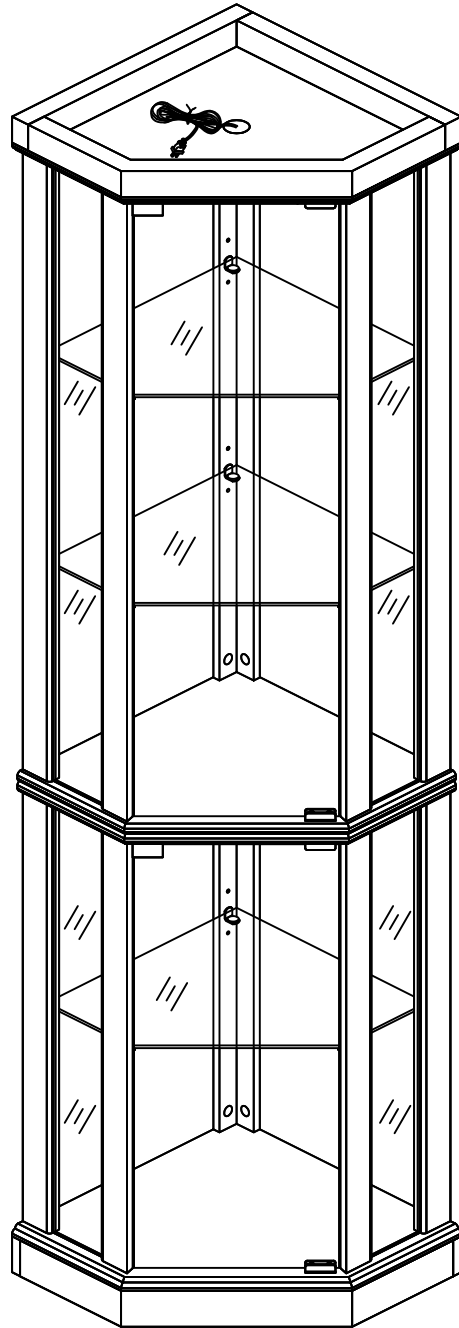

Assembly Instruction

Corner Glass Cabinet

List of Parts

Hardware

A x 24+2

Ø6 x 34mm

B x 24+2

Ø15 x 10mm

C x 2

D x 48+2

Ø3.5*12mm

E x 2

F x 2

G x 2

H x 24+2

Ø25mm