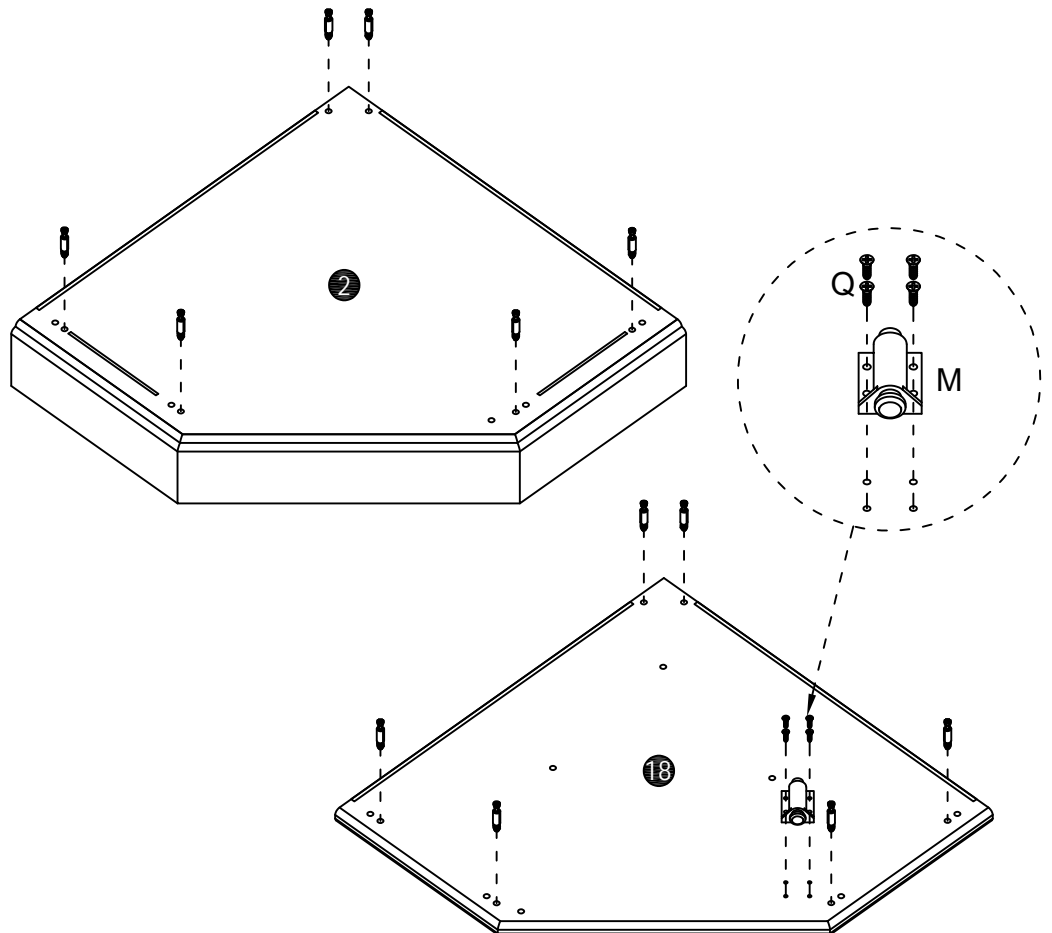

Assembly Instruction

Corner Glass Cabinet

List of Parts

Hardware

A x 24+2

Ø6 x 34mm

B x 24+2

Ø15 x 10mm

Ø3.5*35mm

P x 4

Ø8 x 30mm

STEP2

A x 12

Ø6 x 34mm

Q x 4

Ø3*16mm

M x 1

STEP3

B x 6

Ø15 x 10mm
P x 4

Ø8 x 30mm

STEP4

STEP5

B x 6

Ø15 x 10mm

P x 4

Ø8 x 30mm

STEP6

A x 6

Ø6 x 34mm

STEP7

A x 6	Q x 4
	
Ø6 x 34mm	Ø3*16mm
L x 2	
	
Ø3.5*14mm	
I x 1	
	
M x 1	
	