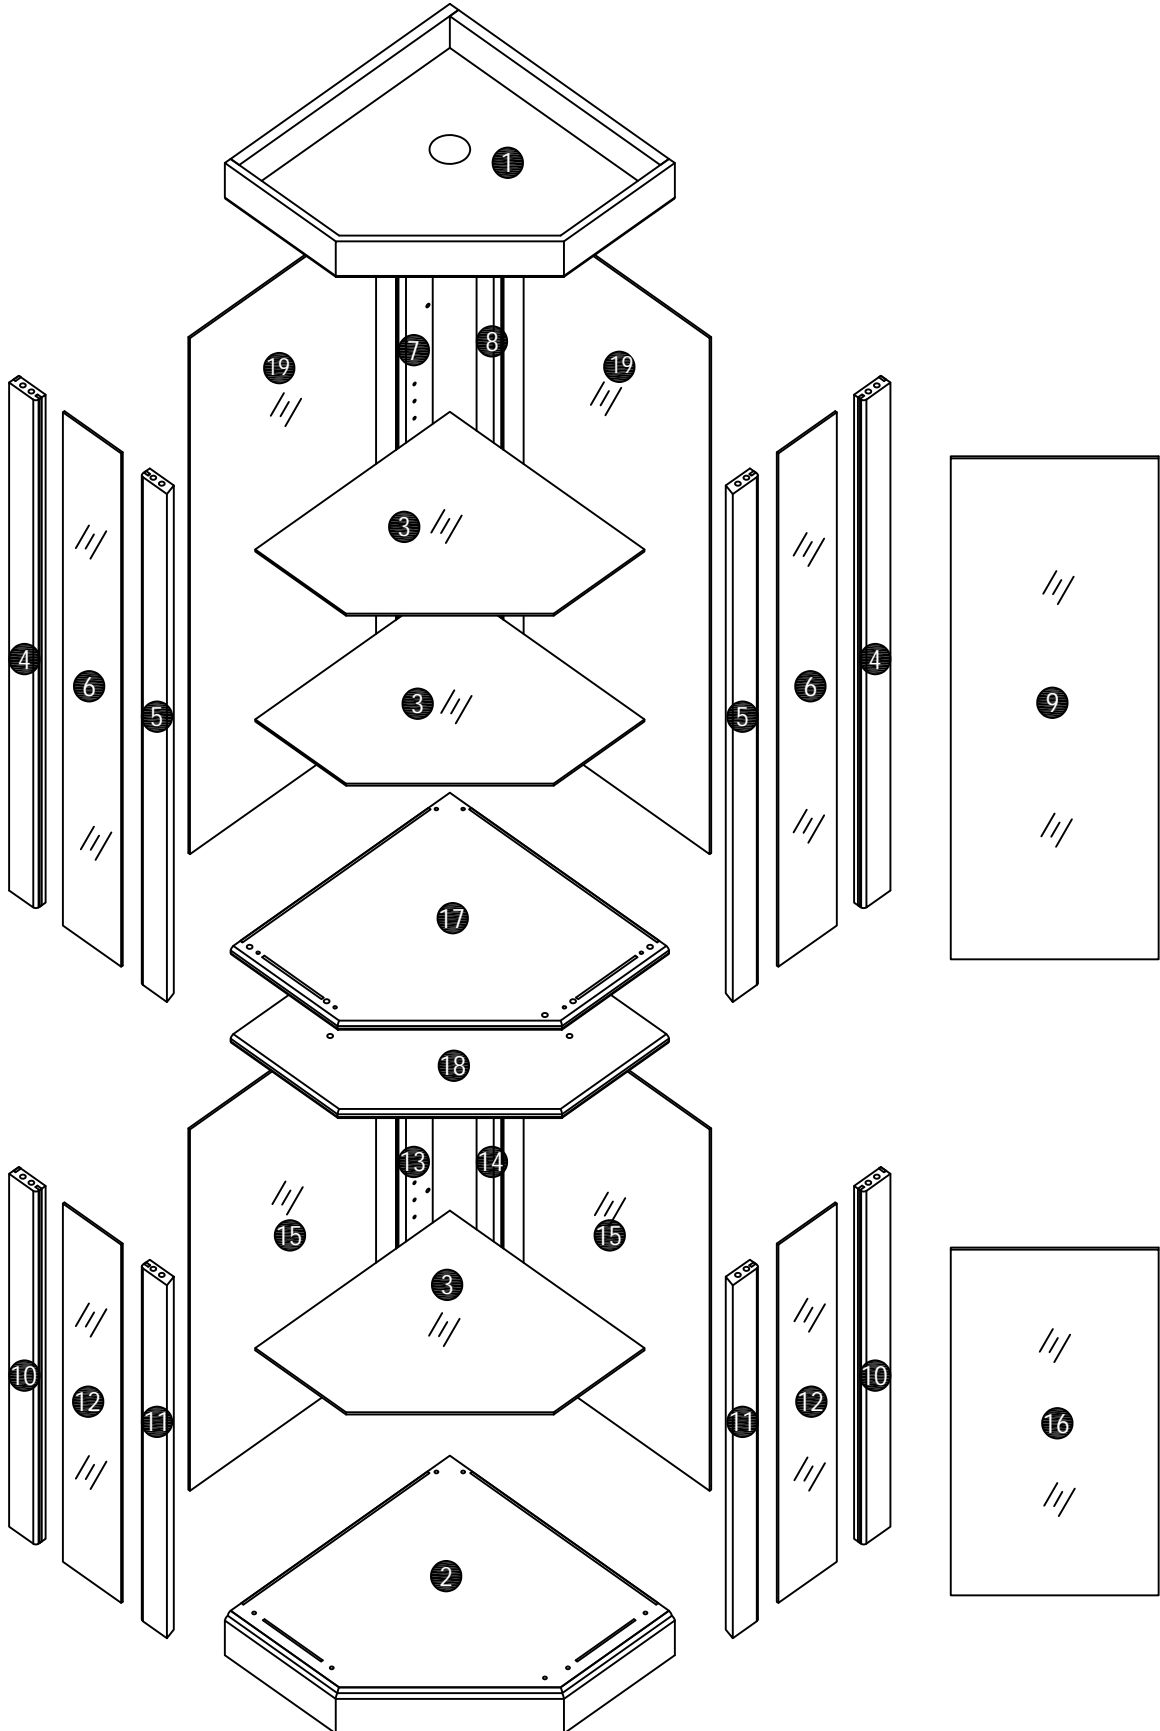

Assembly Instruction

Corner Glass Cabinet

List of Parts

Hardware

A x 24+2

Ø6 x 34mm

B x 24+2

Ø15 x 10mm

C x 2

D x 48+2

Ø3.5*12mm

E x 2

F x 2

G x 2

H x 24+2

Ø25mm