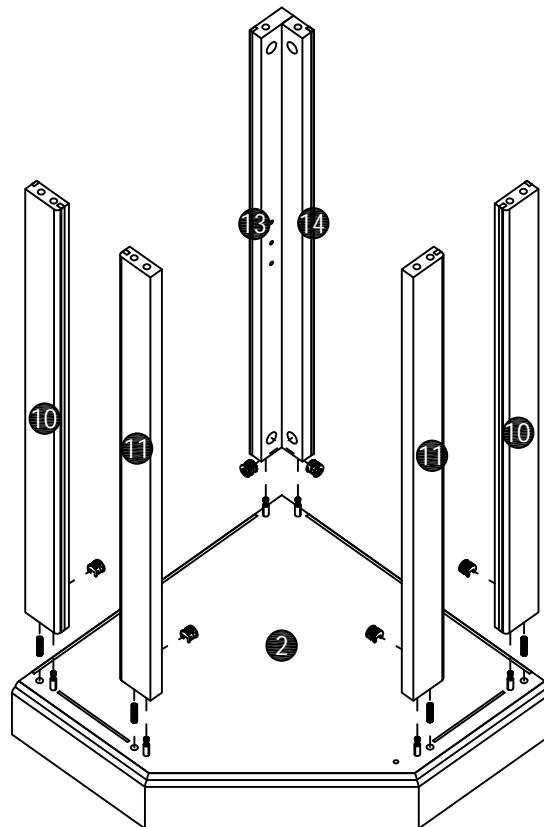

Assembly Instruction

Corner Glass Cabinet

List of Parts

Hardware

A x 24+2

Ø6 x 34mm

B x 24+2

Ø15 x 10mm

Ø3.5*35mm

P x 4

Ø8 x 30mm

STEP2

A x 12

Ø6 x 34mm

Q x 4

Ø3*16mm

M x 1

STEP3

B x 6

Ø15 x 10mm
P x 4

Ø8 x 30mm

STEP4

STEP5

B x 6

Ø15 x 10mm

P x 4

Ø8 x 30mm

STEP6

A x 6

Ø6 x 34mm

STEP7

A x 6	Q x 4
	
Ø6 x 34mm	Ø3*16mm
L x 2	
	
Ø3.5*14mm	
I x 1	
	
M x 1	
	