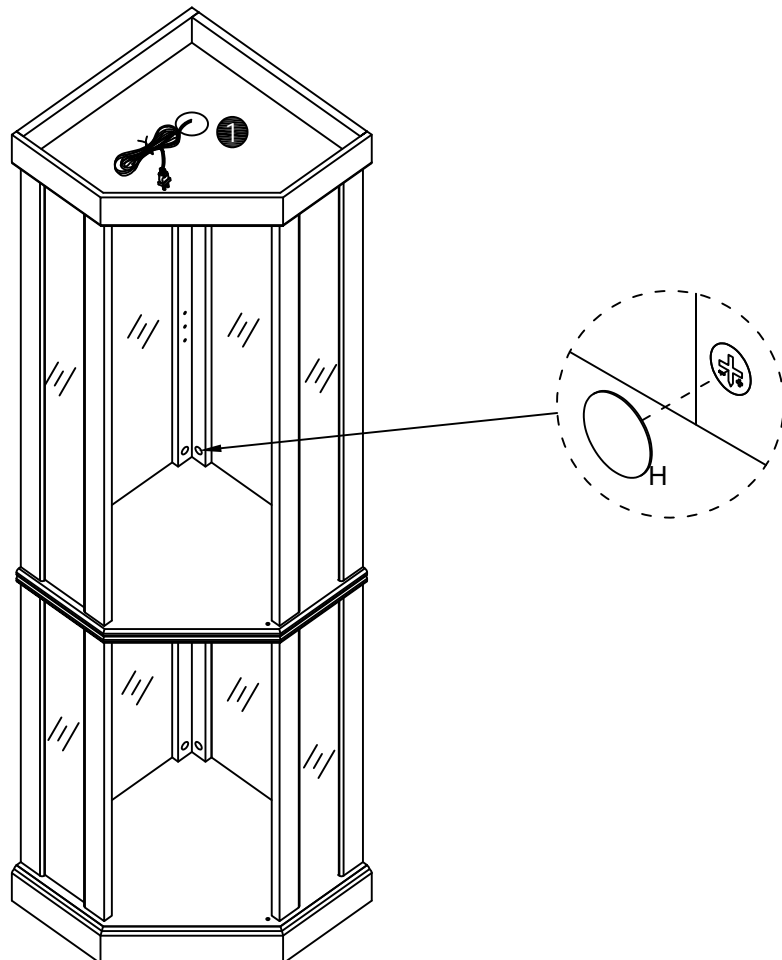

Assembly Instruction

Corner Glass Cabinet

List of Parts

Hardware

A x 24+2

Ø6 x 34mm

B x 24+2

Ø15 x 10mm

Ø8 x 30mm

STEP11

D x 24

Ø3.5*12mm

Remove protective film
on the mirror panel.

STEP12

D x 24

Ø3.5*12mm

Remove protective film
on the mirror panel.

STEP13

N x 3

O x 3

Ø6*25mm

STEP14

H x 24

Ø25mm

STEP15

K x 15

STEP16

F x 2

E x 2

G x 2

STEP17

STEP18