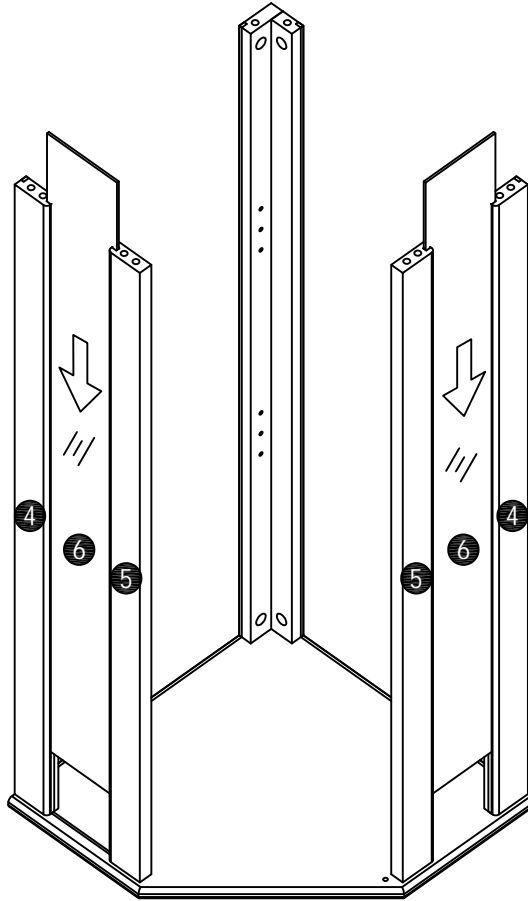

Assembly Instruction

Corner Glass Cabinet

List of Parts

Hardware

A x 24+2

Ø6 x 34mm

B x 24+2

Ø15 x 10mm

Ø15 x 10mm

P x 4

Ø8 x 30mm

STEP6

A x 6

Ø6 x 34mm

STEP7

A x 6	Q x 4
	
Ø6 x 34mm	Ø3*16mm
L x 2	
	
Ø3.5*14mm	
I x 1	
	
M x 1	
	

STEP8

B x 6

Ø15 x 10mm
P x 4

Ø8 x 30mm

STEP9

STEP10

B x 6

Ø15 x 10mm
P x 4