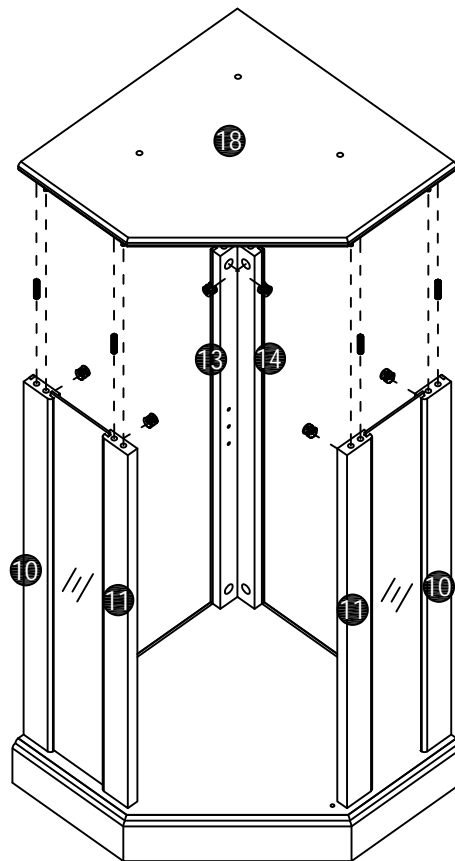

Assembly Instruction

Corner Glass Cabinet

List of Parts

Hardware

A x 24+2

Ø6 x 34mm

B x 24+2

Ø15 x 10mm

M x 1

STEP3

B x 6

Ø15 x 10mm
P x 4

Ø8 x 30mm

STEP4

STEP5

B x 6

Ø15 x 10mm

P x 4

Ø8 x 30mm

STEP6

A x 6

Ø6 x 34mm

STEP7

A x 6	Q x 4
	
Ø6 x 34mm	Ø3*16mm
L x 2	
	
Ø3.5*14mm	
I x 1	
	
M x 1	
	