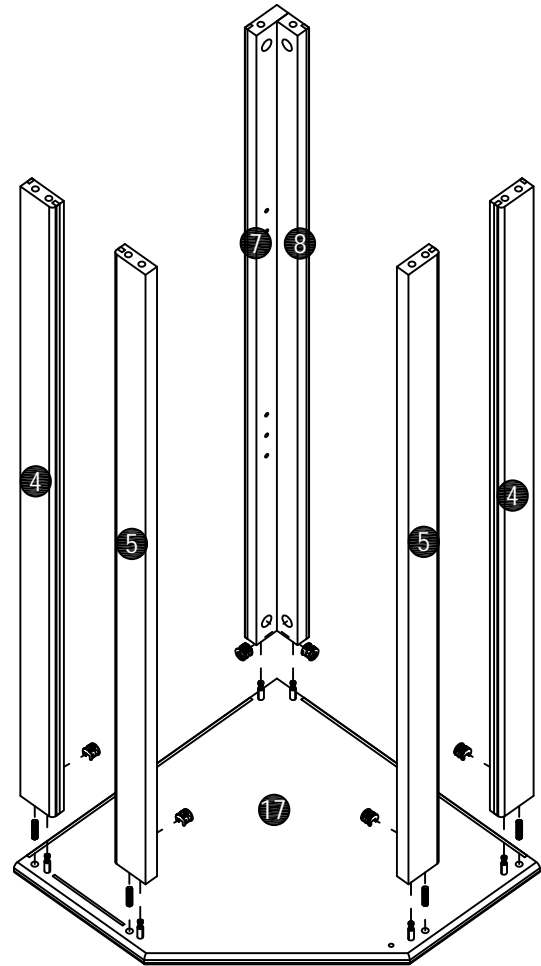

Assembly Instruction

Corner Glass Cabinet

List of Parts

Hardware

A x 24+2

Ø6 x 34mm

B x 24+2

Ø15 x 10mm

M x 1

STEP3

B x 6

Ø15 x 10mm
P x 4

Ø8 x 30mm

STEP4

STEP5

B x 6

Ø15 x 10mm

P x 4

Ø8 x 30mm

STEP6

A x 6

Ø6 x 34mm

STEP7

A x 6	Q x 4
	
Ø6 x 34mm	Ø3*16mm
L x 2	
	
Ø3.5*14mm	
I x 1	
	
M x 1	
	

STEP8

B x 6

Ø15 x 10mm
P x 4

Ø8 x 30mm

STEP9

STEP10

B x 6

Ø15 x 10mm
P x 4