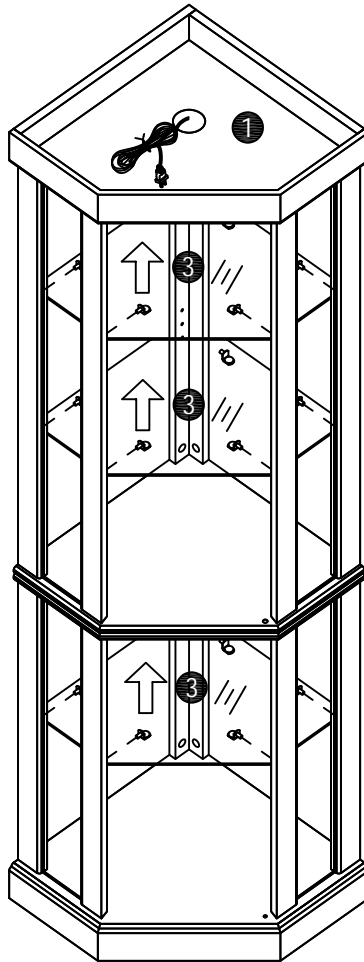

Assembly Instruction

Corner Glass Cabinet

List of Parts

Hardware

A x 24+2

Ø6 x 34mm

B x 24+2

Ø15 x 10mm

C x 2

D x 48+2

Ø3.5*12mm

E x 2

F x 2

G x 2

H x 24+2

Ø25mm

Remove protective film
on the mirror panel.

STEP13

N x 3

O x 3

Ø6*25mm

STEP14

H x 24

Ø25mm

STEP15

K x 15

STEP16

F x 2

E x 2

G x 2

STEP17

STEP18