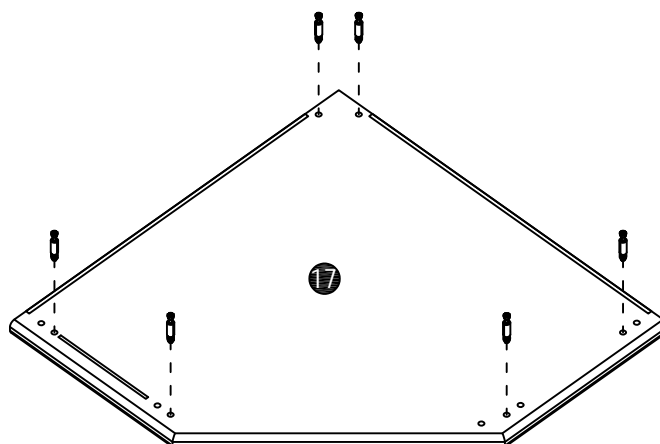

Assembly Instruction

Corner Glass Cabinet

List of Parts

Hardware

A x 24+2

Ø6 x 34mm

B x 24+2

Ø15 x 10mm

M x 1

STEP3

B x 6

Ø15 x 10mm
P x 4

Ø8 x 30mm

STEP4

STEP5

B x 6

Ø15 x 10mm

P x 4

Ø8 x 30mm

STEP6

A x 6

Ø6 x 34mm

STEP7

A x 6	Q x 4
	
Ø6 x 34mm	Ø3*16mm
L x 2	
	
Ø3.5*14mm	
I x 1	
	
M x 1	
	

STEP8

B x 6

Ø15 x 10mm
P x 4

Ø8 x 30mm

STEP9

STEP10

B x 6

Ø15 x 10mm
P x 4