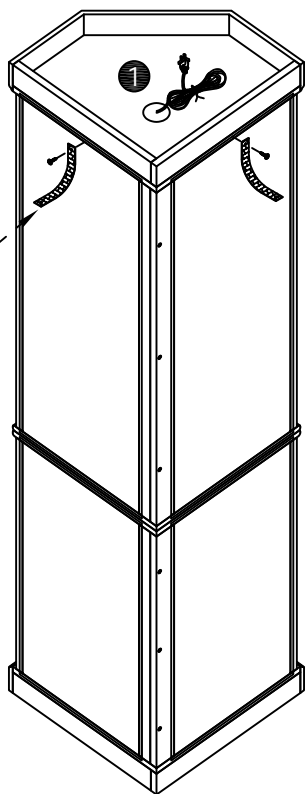

Assembly Instruction

Corner Glass Cabinet

List of Parts

Hardware

A x 24+2

Ø6 x 34mm

B x 24+2

Ø15 x 10mm

C x 2

D x 48+2

Ø3.5*12mm

E x 2

F x 2

G x 2

H x 24+2

Ø25mm

M x 1

STEP3

B x 6

Ø15 x 10mm
P x 4

Ø8 x 30mm

STEP4

STEP5

B x 6

STEP15

K x 15

STEP16

F x 2

E x 2

G x 2

STEP17

STEP18