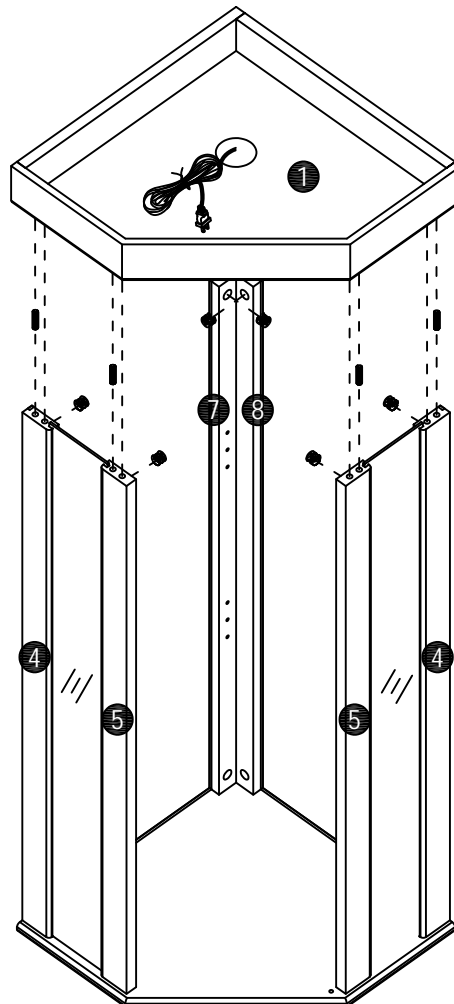

Assembly Instruction

Corner Glass Cabinet

List of Parts

Hardware

A x 24+2

Ø6 x 34mm

B x 24+2

Ø15 x 10mm

Ø15 x 10mm

P x 4

Ø8 x 30mm

STEP6

A x 6

Ø6 x 34mm

STEP7

A x 6	Q x 4
	
Ø6 x 34mm	Ø3*16mm
L x 2	
	
Ø3.5*14mm	
I x 1	
	
M x 1	
	

STEP8

B x 6

Ø15 x 10mm
P x 4

Ø8 x 30mm

STEP9

STEP10

B x 6

Ø15 x 10mm
P x 4

Ø8 x 30mm

STEP11

D x 24

Ø3.5*12mm

Remove protective film
on the mirror panel.

STEP12

D x 24

Ø3.5*12mm