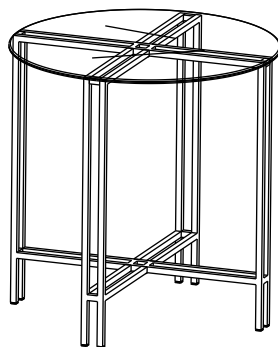

ASSEMBLY INSTRUCTION

Thank you for purchasing this quality product. Be sure to check all packing material carefully for small parts which may have come loose inside the carton during shipment. Separate, identify and count all parts and metal hardware. Compare with parts list to be sure all parts are present. If any part(s) are missing or damaged, please contact your local furniture dealer. For efficient and speedy service, please indicate the model number and code letter of part(s) needed.

*****Do not fully tighten screws until fully assembled*****

COMPONENT PARTS			
DESCRIPTION	PART NAME		Q'TY (PCS)
Ⓐ	LARGE SIDE PANEL		1
Ⓑ	SMALL SIDE PANEL		2
Ⓒ	GLASS TOP		1

HARDWARE REQUIRED

①		BOLT	1/4" x 1/2"	8 PCS
②		END CAP	13 x 13mm	8 PCS
③		GLASS PAD	12 x 3mm	4 PCS
④		ALLEN KEY	1/4"	1 PCS