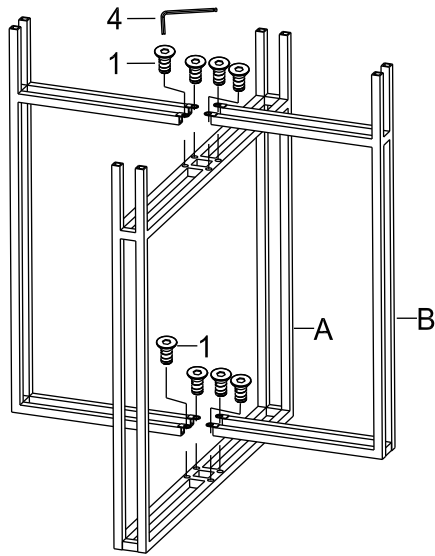

How to assemble:

STEP 1