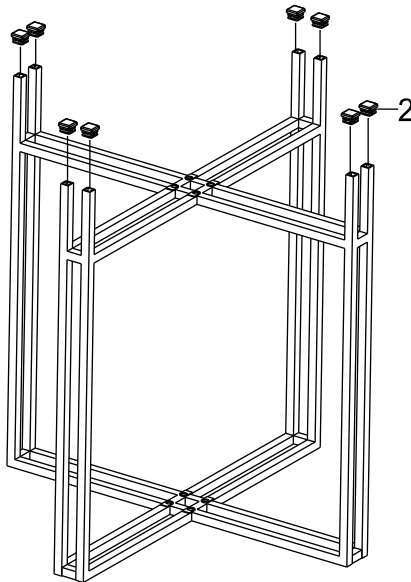

*****Do not fully tighten screws until fully assembled*****

COMPONENT PARTS			
DESCRIPTION	PART NAME		Q'TY (PCS)
Ⓐ	LARGE SIDE PANEL		1
Ⓑ	SMALL SIDE PANEL		2
Ⓒ	GLASS TOP		1

HARDWARE REQUIRED

①		BOLT	1/4" x 1/2"	8 PCS
②		END CAP	13 x 13mm	8 PCS
③		GLASS PAD	12 x 3mm	4 PCS
④		ALLEN KEY	1/4"	1 PCS

STEP 1

STEP 2

STEP 3