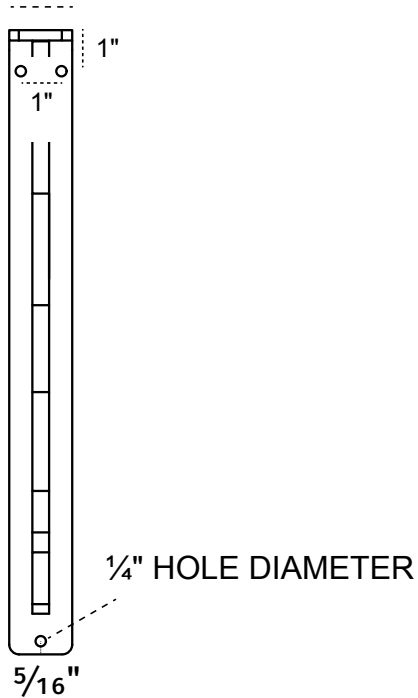

1½-INCH W X 12-INCH D X 15-INCH H FLEUR-DE-LIS SINGLE BRACE BRACKET

1½" WIDTH

FRONT PROFILE

12" DEPTH

SIDE PROFILE

HEAVY-DUTY ¼" THICK

AVAILABLE IN:
POWDER COATED BLACK

BKTM01X12X15SFLPBL