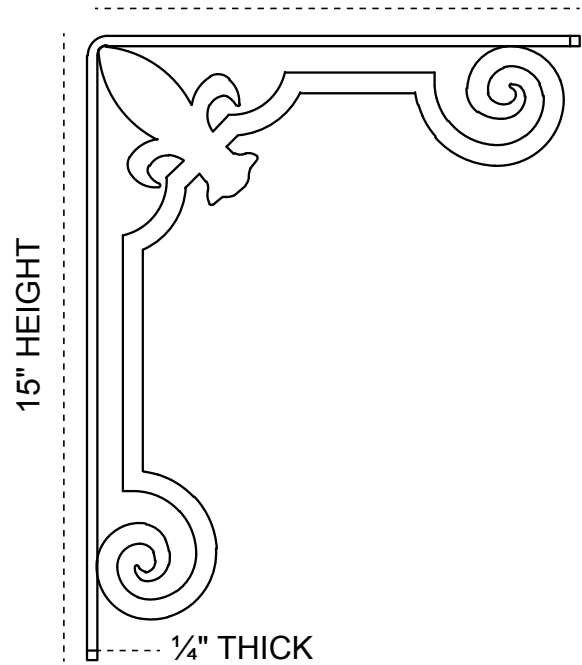

1½-INCH W X 12-INCH D X 15-INCH H FLEUR-DE-LIS SINGLE BRACE BRACKET

1½" WIDTH

FRONT PROFILE

12" DEPTH

SIDE PROFILE

HEAVY-DUTY ¼" THICK

AVAILABLE IN:
POWDER COATED BLACK

BKTM01X12X15SFLPBL