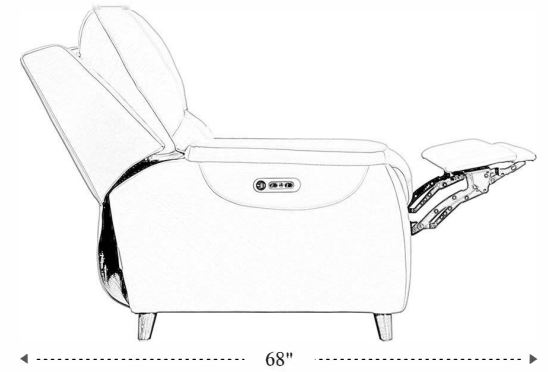

Power Sofa P2

Overall Dimensions	85.5" x 40" x 41"
Overall Width	85.5"
Overall Depth	40"
Overall Height	41"
Overall Weight	257.4 lbs.
Fully Reclined	68"
Distance from Wall	17"
Back of Seat to end of Chaise	44"
Leg Height (Distance from Foot Rest to Floor in Full Recline)	25"
Head Height (Distance from Headrest to Floor in Full Recline)	36"

Seat Width	23.5"
Seat Depth	22"
Seat Height	21"
Arm Width	8.5"
Arm Depth	23"
Arm Height	25"
Back Width	27"
Back Height	27"
Headrest Extended from Back	6.5"