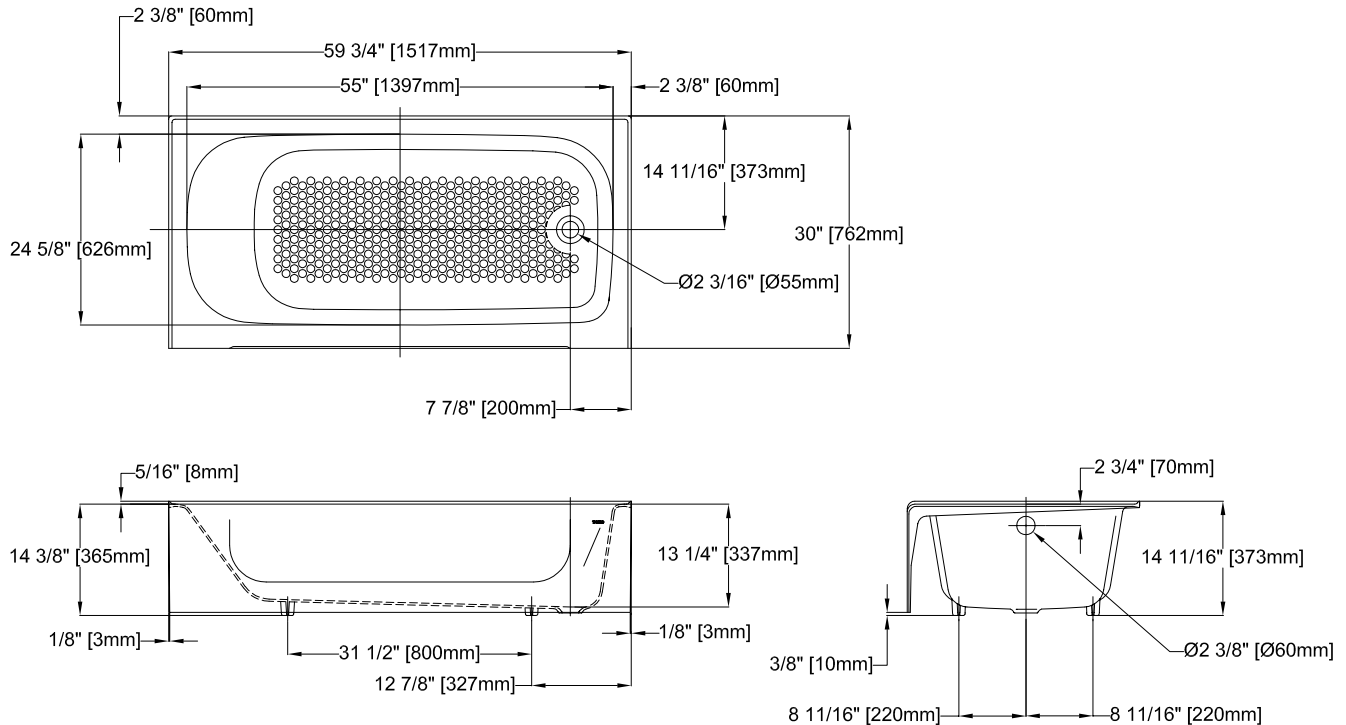

Enameled Cast Iron Bathtub

FEATURES

- 59-3/4" x 30" x 14-11/16"
- Apron front
- Cast-iron construction provides years of durability
- Slip-resistant surface
- Tile-in flanges on 3 sides

COLORS/FINISHES

- Shell Color
#01 Cotton
#12 Sedona Beige

PRODUCT SPECIFICATION

The Enameled Cast Iron Bathtub construction shall prove the ultimate in strength and durability, while a slip-resistant surface enhances safety in the bath. Cast Iron Bathtub shall be TOTO Model FBY1515__.

FBY1515

Enameled Cast Iron Bathtub

SPECIFICATIONS

- Size 59-3/4" L x 30"W
- Depth 14-11/16"
- Water Depth 9-5/16" (237mm)
- Warranty Lifetime Limited Warranty
- Material Enameled Cast Iron
- Shipping Weight 353 lbs.
- Shipping Dimensions 62-5/8" L x 32-7/8" W x 18-1/2" H

INSTALLATION NOTES

Floor support under bath must provide a minimum of 80 lbs/square foot (391 kg/square meter) loading.

These dimensions and specifications are subject to change without notice