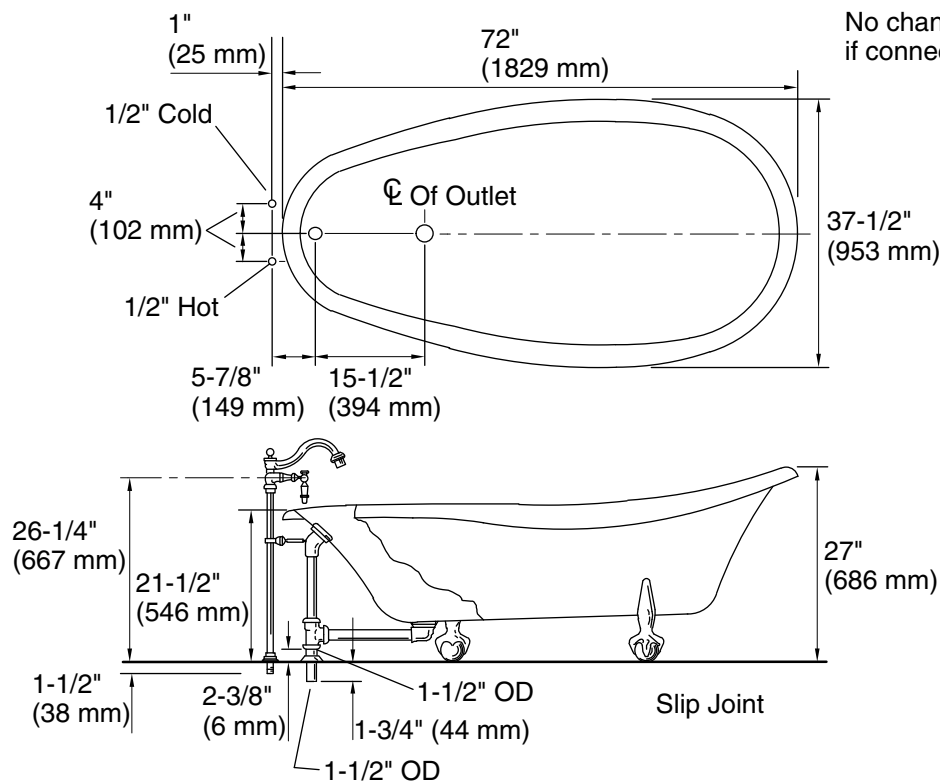

KOHLER®

Roughing-In

K-100
BIRTHDAY BATH®
6' BATH

Product Information

Applicable product:	
6' (1.8 m) bath	K-100
Fixture*:	
Basin area:	
Bathing well	43" (1092 mm) x 21" (533 mm)
Top area	67" (1702 mm) x 31" (787 mm)
Weight	430 lbs (195 kg)
To overflow:	
Water depth	11-1/8" (283 mm)
Capacity	50 gal (189.3 L)
* Approximate measurements for comparison only.	

Required accessories:	
Antique ball and claw legs (set of 4)	K-102
Antique bath drain with chain and rubber stopper	K-106
Antique™ bath faucet with handshower – six-prong handles OR	K-110-3
Antique™ bath faucet with handshower – lever handles	K-110-4
Antique™ riser tubes (pair)	K-127

Installation Notes

Install this product according to the installation guide.

Floor support under bath must provide for a minimum of 47 lbs/square foot (227 kg/square meter) loading.

Fixture conforms to ASME A112.19.1/CSA B45.2. All dimensions are nominal.

No change in measurements if connected with drain illustrated. (K-106)

Leg Detail