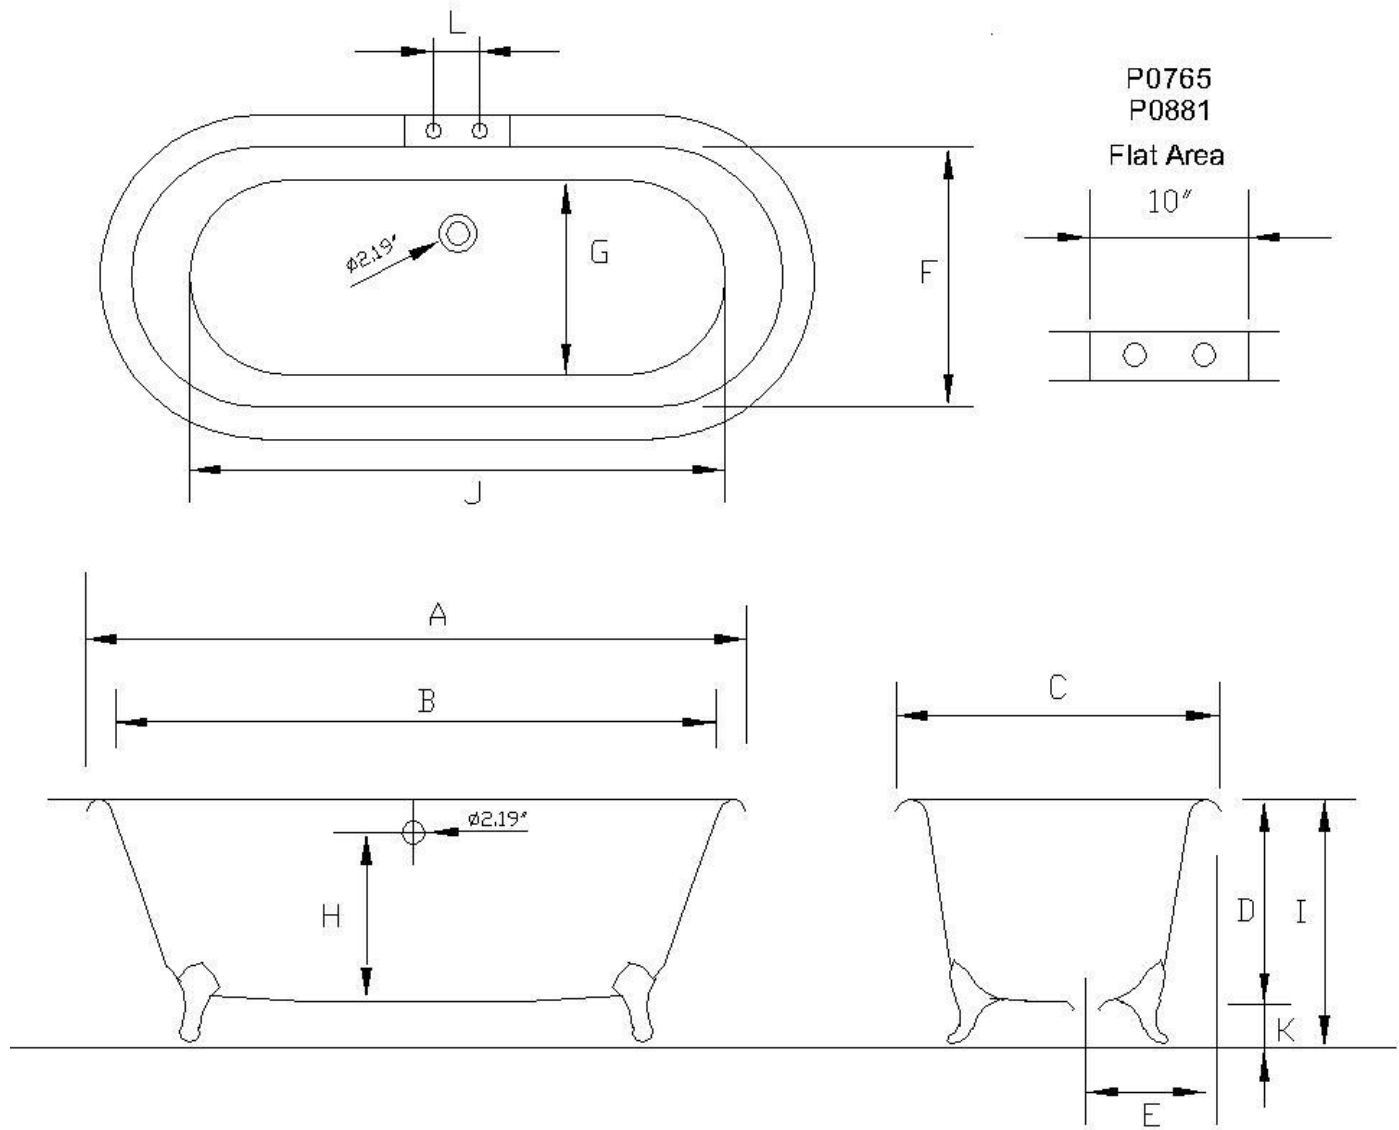

### Tub Specifications – Cast Iron Dual on Legs

	A	B	C	D	E	F	G	H	I	J	K	L	VOL	WGHT
P0765	66.5"	60"	30.5"	18"	11"	24.5"	17"	15.5"	24"	45"	6"	7"	50 GAL	374 LBS
P0768	66.5"	60"	30.5"	18"	11"	24.5"	17"	15.5"	24"	45"	6"		50 GAL	374 LBS
P0881	61.5"	54"	30.5"	18"	11"	24.5"	17"	15.5"	24"	41"	6"	7"	45 GAL	352 LBS
P0882	61.5"	54"	30.5"	18"	11"	24.5"	17"	15.5"	24"	41"	6"		45 GAL	352 LBS