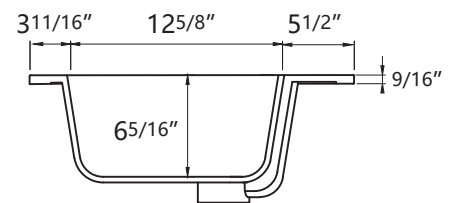

# DIMENSION DETAILS

# PRODUCT SIZE: 60"

Top View

VANITY SIZE

Front View

Side View