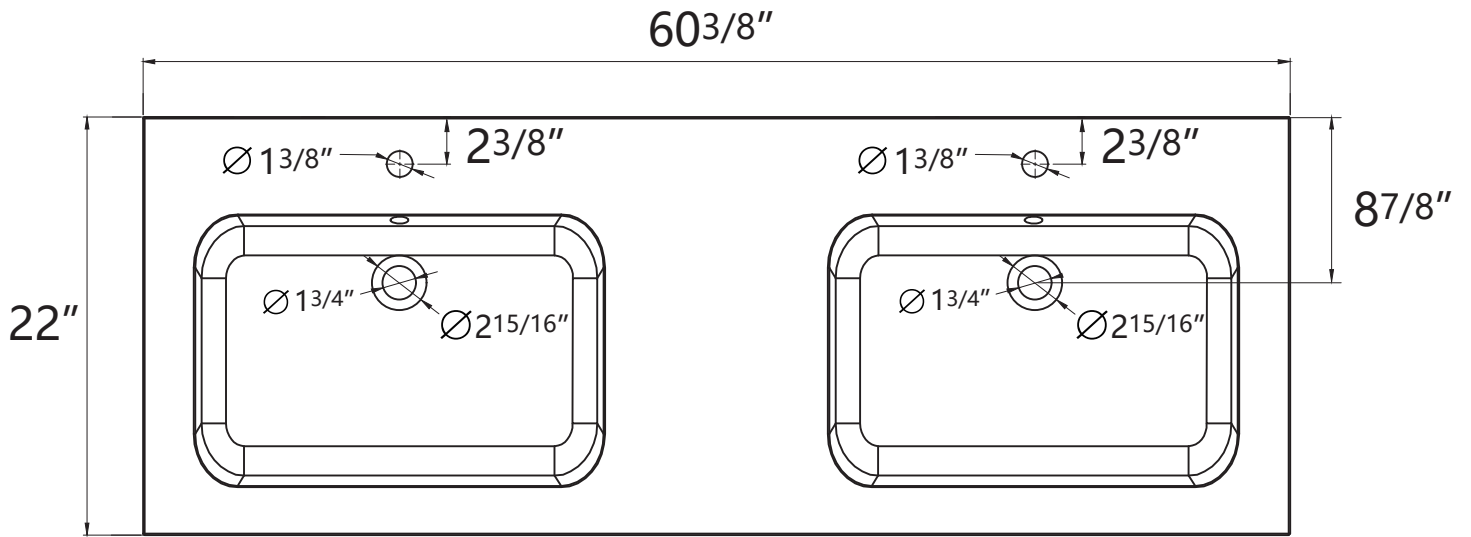

# DIMENSION DETAILS

# PRODUCT SIZE: 60"

Top View

VANITY SIZE

Front View

Side View