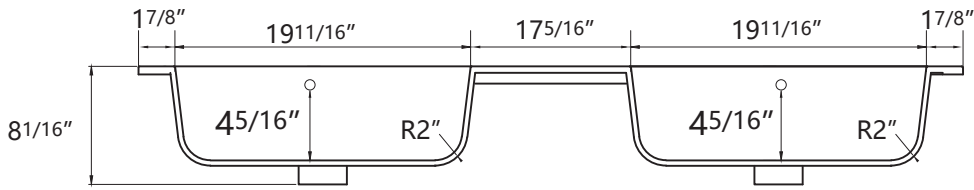

# DIMENSION DETAILS

# PRODUCT SIZE: 60"

Top View

VANITY SIZE

Front View

Side View