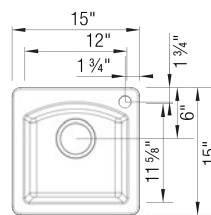

## Design and Planning Tips

- Min cabinet size: 15 in