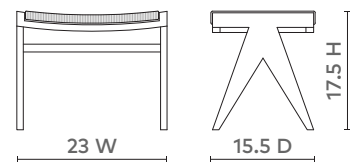

NICOLA STOOL, DRIFTWOOD

---

**NIC-500-92**

- 23w x 15.5d x 17.5h
- Cape Lilac Mahogany
- Hand Tied Caning

DRIFTWOOD