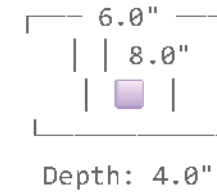

Linen Rectangle Door Stopper

Product Specifications

Dimensions:	6" W × 4" D × 8" H	Weight:	2.3 lbs
Shape:	Rectangle/Pillow	Material:	Linen Fabric
Fabric Mix:	65% Cotton, 35% Polyester	Filling:	90% Sand, 10% Fabric
Color:	Natural Beige/Cream	Care:	Spot Clean Only