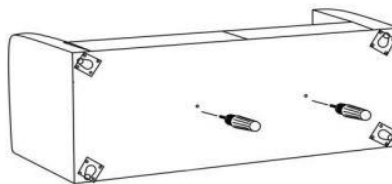

Item code 60370,60373,60376,60379,60382,60385

ASSEMBLY INSTRUCTIONS					
COMPONENT LIST					
NO.	DRAWING	QTY.	NO.	DRAWING	QTY.
A		1	B		4
C		2			

STEP 1
Turn sofa upside-down

STEP 2
Do not use screwdriver.

Manually twist the middle legs.

STEP 3
Turn sofa back to its position