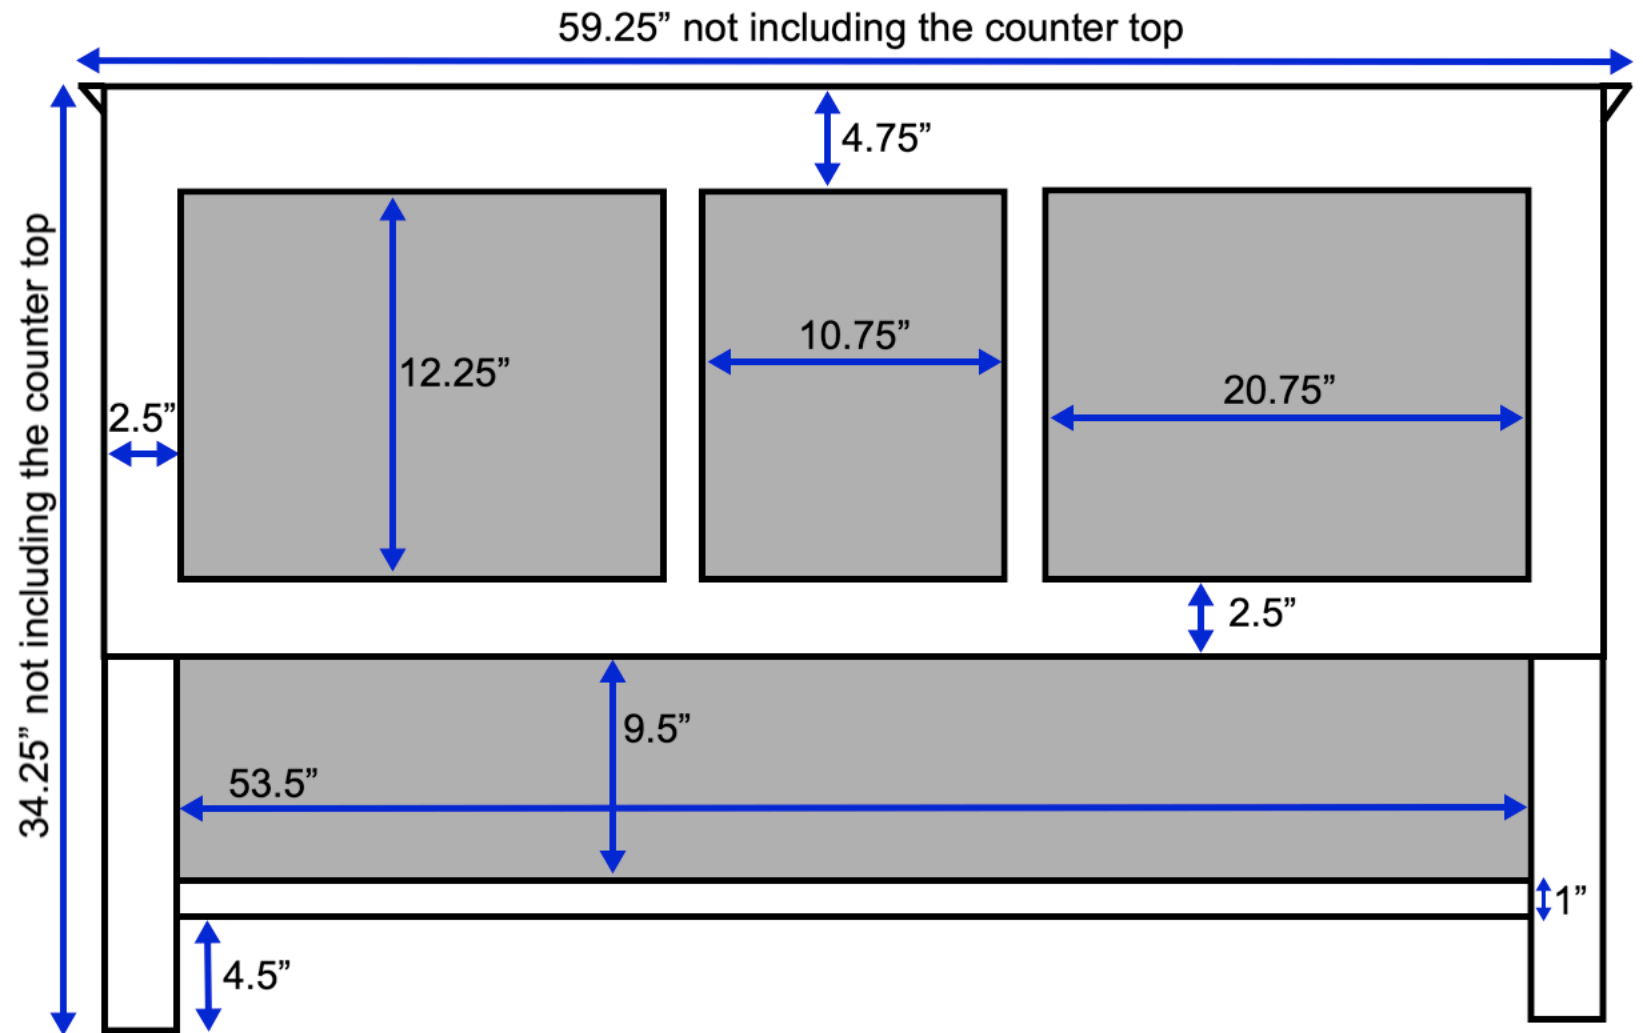

Beverly 60-inch Double Vanity (Back View)

All measurements are approximate and rounded to the nearest quarter inch.
Please allow for a slight margin of error.