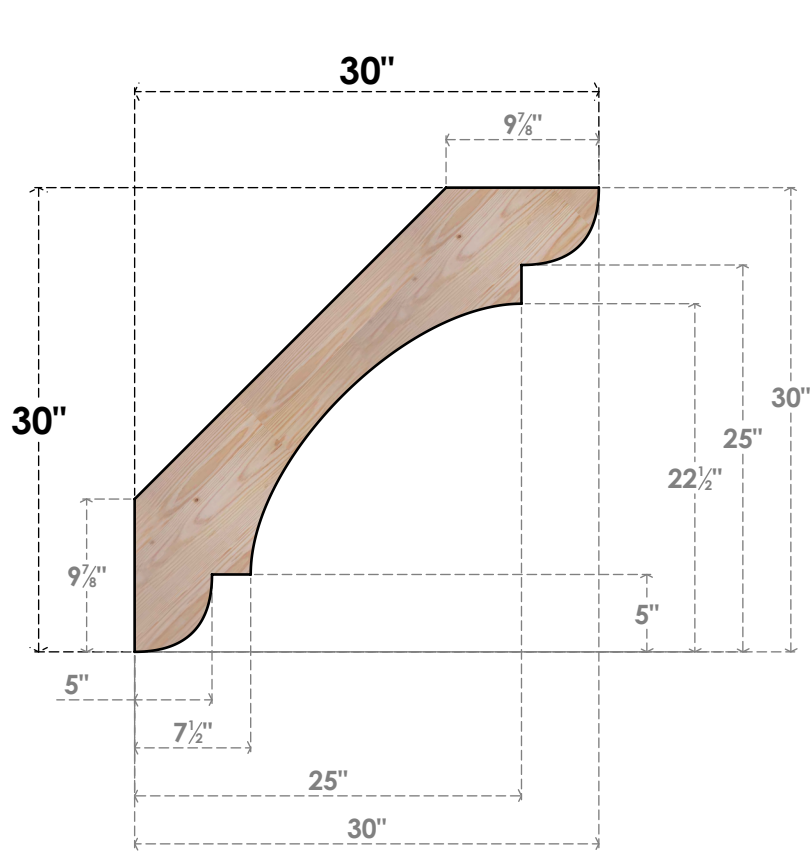

BRC06X30X30OLY00SDF

5 1/2"W X 30"D X 30"H OLYMPIC SMOOTH BRACE, DOUGLAS FIR

SIDE

FRONT

EKENA MILLWORK
 2300 WEST MAIN ST.
 CLARKSVILLE, TX 75426
 TOLL FREE: 866-607-0453
 WWW.EKENAMILLWORK.COM

NOTES

1. INSTALLATION TO BE COMPLETED IN ACCORDANCE WITH MANUFACTURER'S SPECIFICATIONS.
2. DRAWING MAY NOT BE TO SCALE
3. THIS DRAWING IS INTENDED FOR DESIGN AND PLANNING PURPOSES ONLY.
4. ALL INFORMATION CONTAINED HEREIN WAS CURRENT AT THE TIME OF DEVELOPMENT BUT MUST BE REVIEWED AND APPROVED BY THE PRODUCT MANUFACTURER TO BE CONSIDERED ACCURATE.
5. PRODUCTS ARE NOT KILN DRIED. THIS ITEM IS UNIQUE AND WILL CONTAIN THE NATURAL VARIATIONS THAT THE WOOD SPECIES OFFERS. THIS MAY RESULT IN VARIATIONS UP TO 1/4"