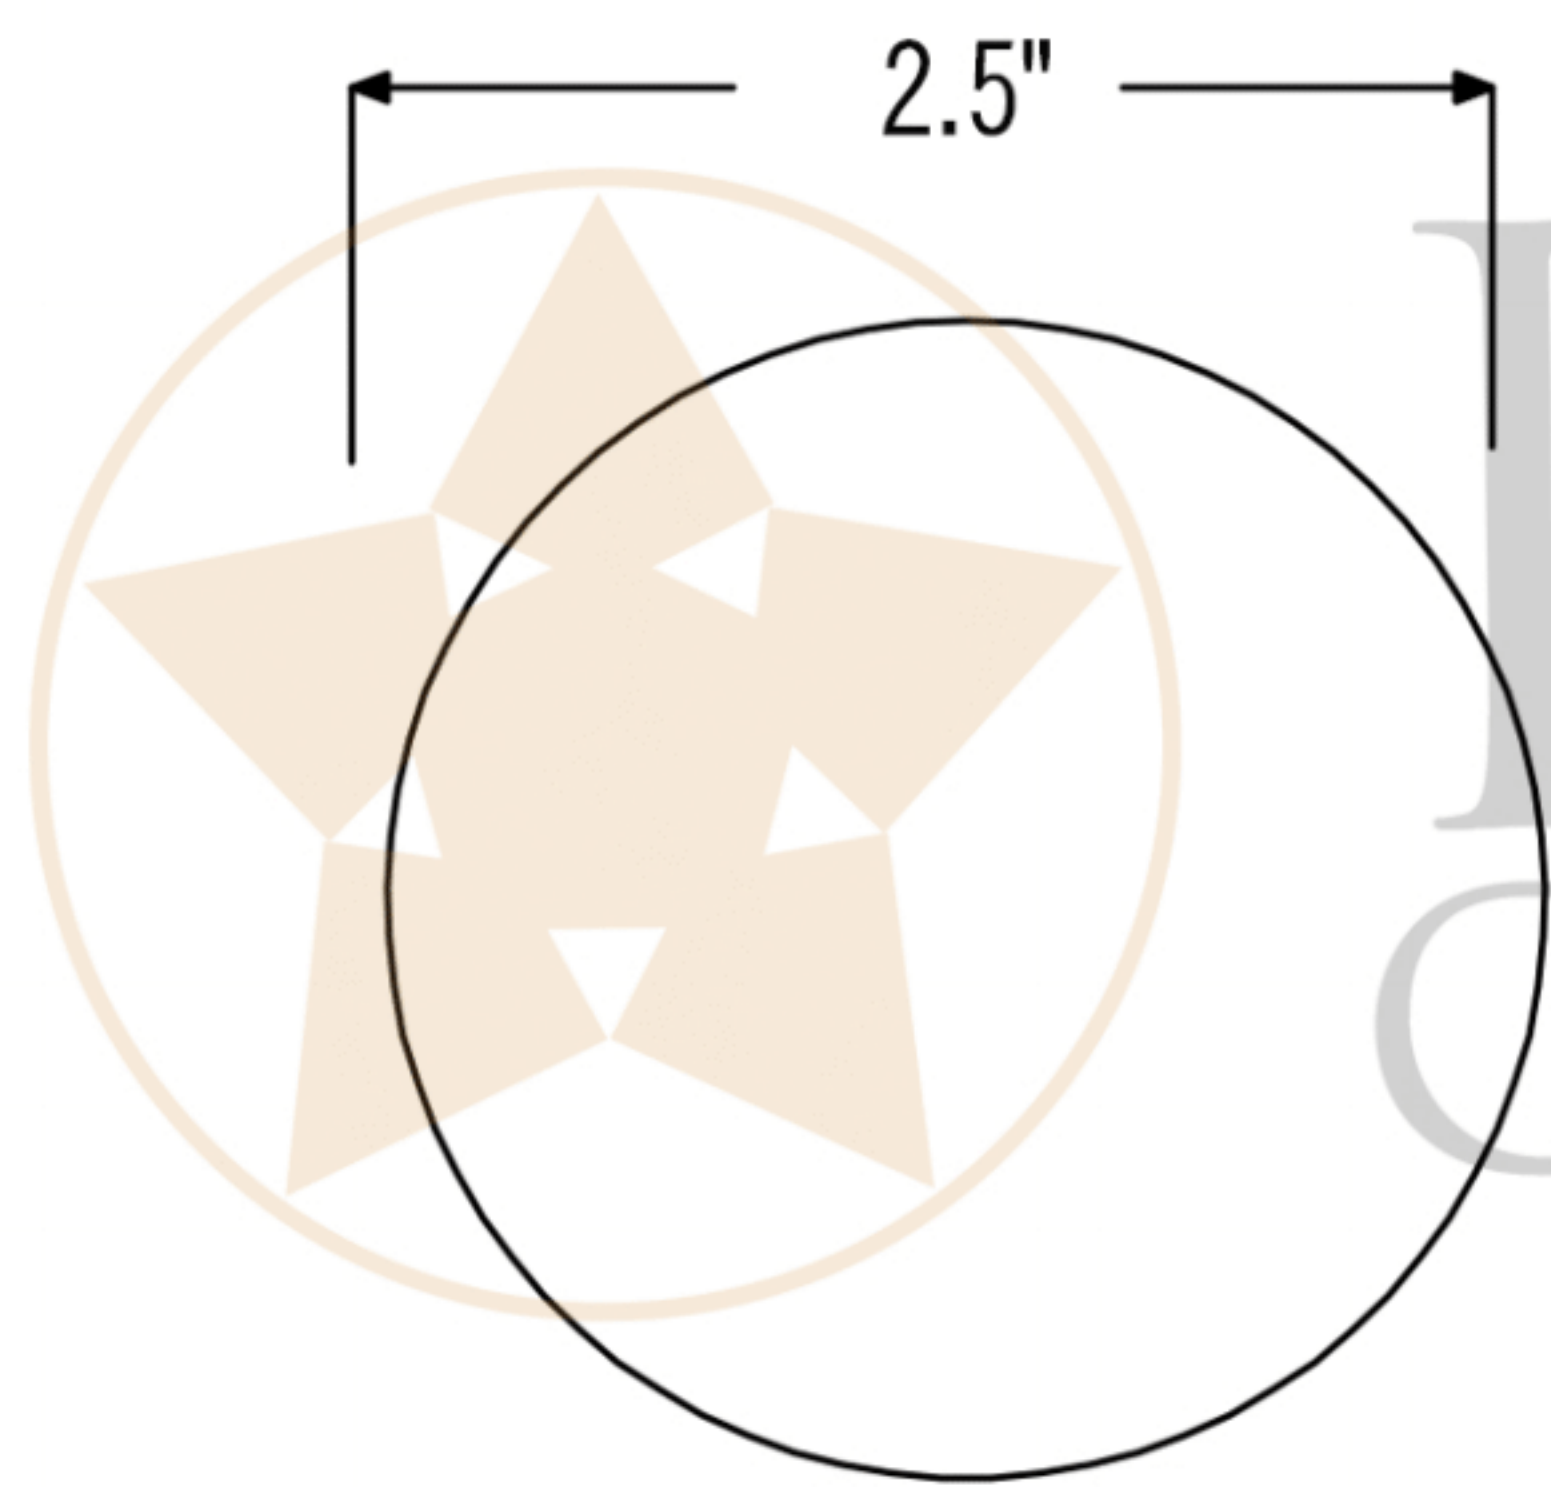

PREMIER
COPPER PRODUCTS

MODEL NUMBER: D-208PB

- * Description: 1.5" Non-Overflow Pop-Up Bathroom Sink Drain
- * Design: Push Pop Top
- * Overall Length: 8.75"
- * Down Pipe Width: 1.25"
- * Push Pop Top Dimension: 2.5"
- * Thread Length: 2.75"
- * Finish: Polished Brass
- * CA Prop 65 Compliant

* PB: Polished Brass

Push Pop Top