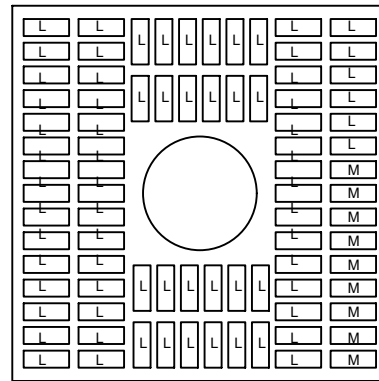

Packaging diagram:

A

①

②

③

④

⑤

Inner Package Lists:

- 1, The first layer of Cover
- 2, The second layer Frame(A B C D)+Canopy(E)
+Chian(F G)+Derrick(H)+Connector(I J K)+
Part Kits
- 3, The third layer of glass pieces (L)
+light source(M)
- 4, The Fourth layer(L)
- 5, The Fifth Layer(L)