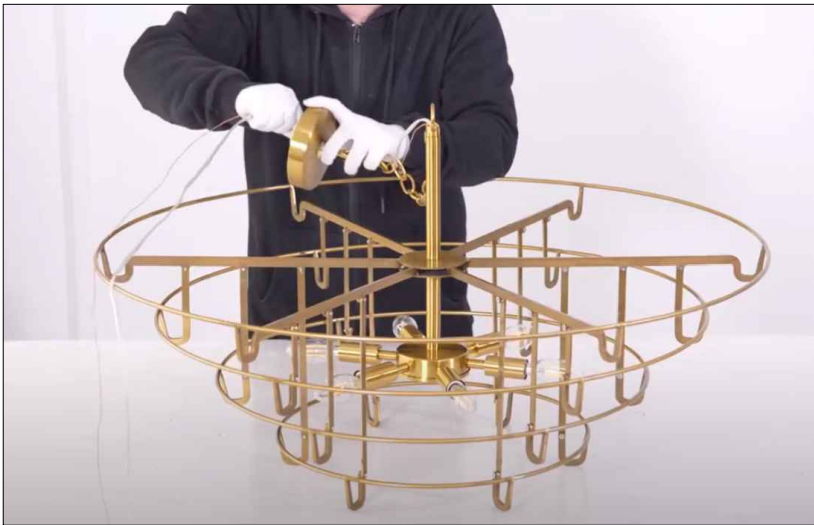

L. Glass Piece-225pcs+5 Extra

M. Light Source-6pcs+2 Extra

Installation instruction

- ① Find FrameA FrameB FrameC FrameD from Lists, Use ConnectorI ConnectorJ ConnectorK to connect the Frame.

- ② The power cord is mounted on the light body through the boom (H). Latch the two ends of the chain to connect the boom (H) to the canopy (E) and plug the power cord into the roof cover (E) on top of the light body.

Installation instruction

3

- (1), take out the wall plate and the wall with the explosion screws for linking.
- (2), the lamp body steel wire through the holes in the hanging plate with iron fixed
- (3), the main power supply line and the main line of the lamp body links, fixed ceiling cover fixed
- (4), Screw 6 E12 light sources into the head.