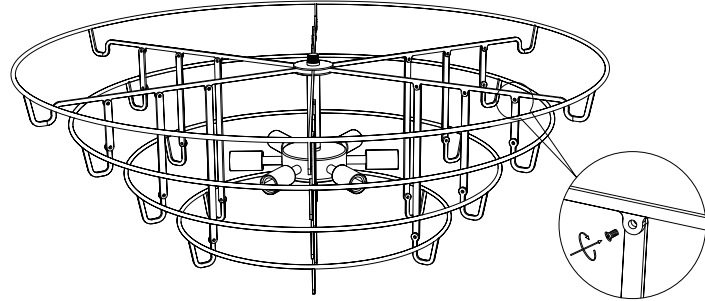

20"

H. Boom-1pc

I. Short Connector-6pcs+1 Extra

2.5"

J. Middle Connector-6pcs+1 Extra

5.6"

K. Long Connector-6pcs+1 Extra

8.7"

L. Glass Piece-225pcs+5 Extra

M. Light Source-6pcs+2 Extra

Installation instruction

- ① Find FrameA FrameB FrameC FrameD from Lists, Use ConnectorI ConnectorJ ConnectorK to connect the Frame.

- ② The power cord is mounted on the light body through the boom (H). Latch the two ends of the chain to connect the boom (H) to the canopy (E) and plug the power cord into the roof cover (E) on top of the light body.