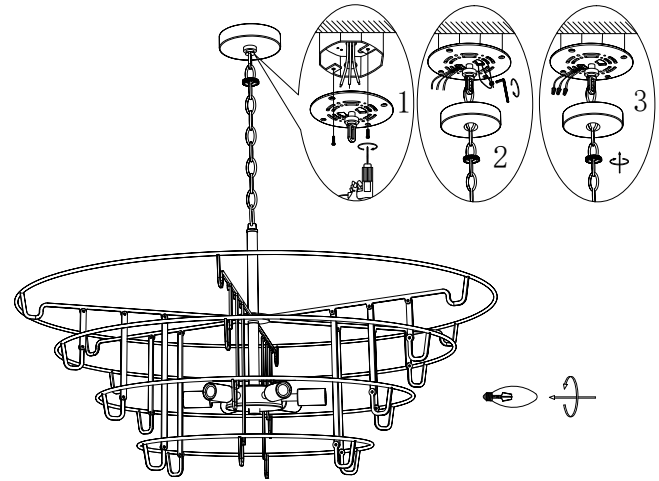

20"

H. Boom-1pc

I. Short Connector-6pcs+1 Extra

2.5"

J. Middle Connector-6pcs+1 Extra

5.6"

K. Long Connector-6pcs+1 Extra

8.7"

L. Glass Piece-225pcs+5 Extra

M. Light Source-6pcs+2 Extra

Installation instruction

- ① Find FrameA FrameB FrameC FrameD from Lists, Use ConnectorI ConnectorJ ConnectorK to connect the Frame.

- ② The power cord is mounted on the light body through the boom (H). Latch the two ends of the chain to connect the boom (H) to the canopy (E) and plug the power cord into the roof cover (E) on top of the light body.

Installation instruction

3

- (1), take out the wall plate and the wall with the explosion screws for linking.
- (2), the lamp body steel wire through the holes in the hanging plate with iron fixed
- (3), the main power supply line and the main line of the lamp body links, fixed ceiling cover fixed
- (4), Screw 6 E12 light sources into the head.

- 4 The glass pieces are hung on the body of the lamp in the quantities labeled for each layer.

Before assembly:

★ Please read all the instructions carefully.

5 star rating

★ Keep the instruction manual for future reference