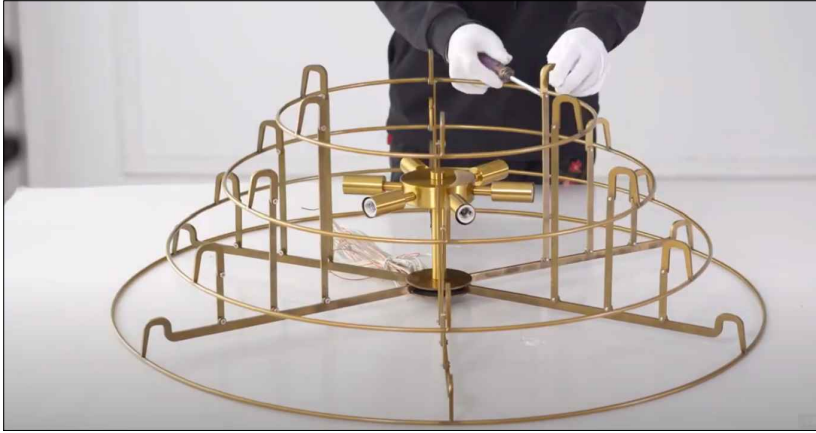

20"

H. Boom-1pc

I. Short Connector-6pcs+1 Extra

2.5"

J. Middle Connector-6pcs+1 Extra

5.6"

K. Long Connector-6pcs+1 Extra

8.7"

L. Glass Piece-225pcs+5 Extra

M. Light Source-6pcs+2 Extra

Installation instruction

- ① Find FrameA FrameB FrameC FrameD from Lists, Use ConnectorI ConnectorJ ConnectorK to connect the Frame.

- ② The power cord is mounted on the light body through the boom (H). Latch the two ends of the chain to connect the boom (H) to the canopy (E) and plug the power cord into the roof cover (E) on top of the light body.