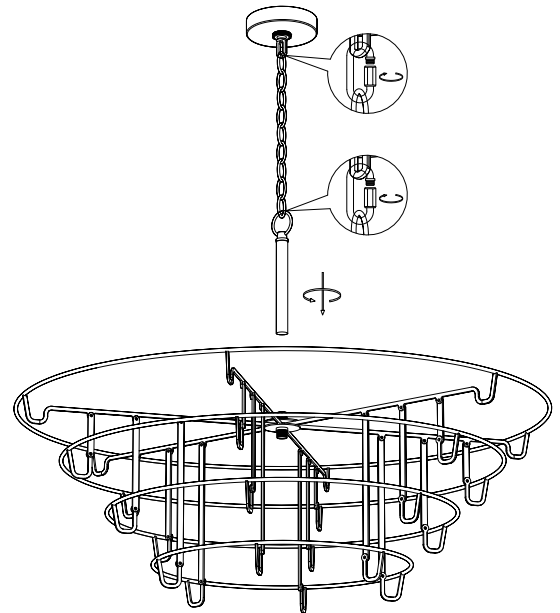

20"

H. Boom-1pc

I. Short Connector-6pcs+1 Extra

2.5"

J. Middle Connector-6pcs+1 Extra

5.6"

K. Long Connector-6pcs+1 Extra

8.7"

L. Glass Piece-225pcs+5 Extra

M. Light Source-6pcs+2 Extra

Installation instruction

- ① Find FrameA FrameB FrameC FrameD from Lists, Use ConnectorI ConnectorJ ConnectorK to connect the Frame.

- ② The power cord is mounted on the light body through the boom (H). Latch the two ends of the chain to connect the boom (H) to the canopy (E) and plug the power cord into the roof cover (E) on top of the light body.

Installation instruction

3

- (1), take out the wall plate and the wall with the explosion screws for linking.
- (2), the lamp body steel wire through the holes in the hanging plate with iron fixed
- (3), the main power supply line and the main line of the lamp body links, fixed ceiling cover fixed
- (4), Screw 6 E12 light sources into the head.

- 4 The glass pieces are hung on the body of the lamp in the quantities labeled for each layer.

Before assembly:

★ Please read all the instructions carefully.

5 star rating

★ Keep the instruction manual for future reference