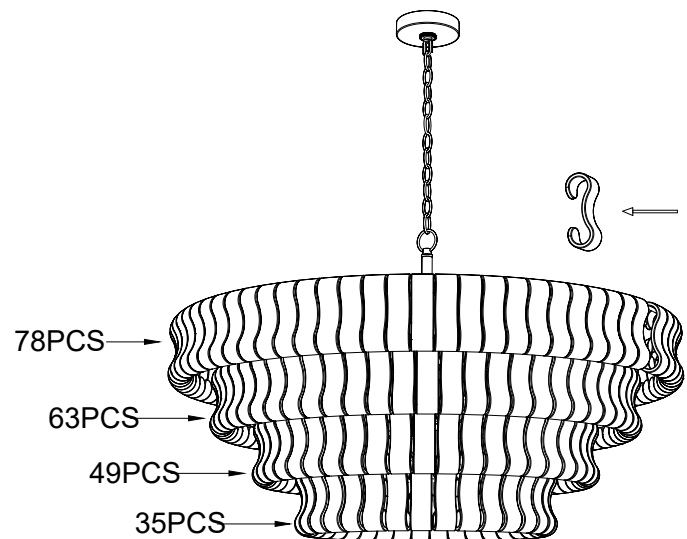

20"

H. Boom-1pc

I. Short Connector-6pcs+1 Extra

2.5"

J. Middle Connector-6pcs+1 Extra

5.6"

K. Long Connector-6pcs+1 Extra

8.7"

L. Glass Piece-225pcs+5 Extra

M. Light Source-6pcs+2 Extra

Installation instruction

- ① Find FrameA FrameB FrameC FrameD from Lists, Use ConnectorI ConnectorJ ConnectorK to connect the Frame.

- ② The power cord is mounted on the light body through the boom (H). Latch the two ends of the chain to connect the boom (H) to the canopy (E) and plug the power cord into the roof cover (E) on top of the light body.

Installation instruction

3

- (1), take out the wall plate and the wall with the explosion screws for linking.
- (2), the lamp body steel wire through the holes in the hanging plate with iron fixed
- (3), the main power supply line and the main line of the lamp body links, fixed ceiling cover fixed
- (4), Screw 6 E12 light sources into the head.

- 4 The glass pieces are hung on the body of the lamp in the quantities labeled for each layer.

Before assembly:

★ Please read all the instructions carefully.

5 star rating

★ Keep the instruction manual for future reference