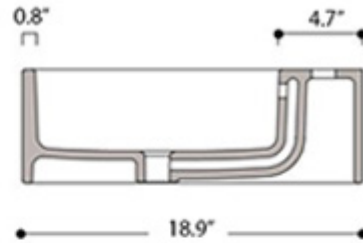

Cosa Mini 48L - 86103L

Features

- Bathroom Sink
- Made of Ceramic
- Available in 3 Finishes: Glossy White, Matte White, and Matte Black
- With Overflow
- Wall Mount or Countertop (Vessel) Installation
- With One Faucet Hole
- With Sink to the Left of Faucet
- Made in Italy

* WS Bath Collections reserves the right to revise dimensions or information on this sheet without notice

Collection |
Cosa

Model |
Cosa Mini 48L - 86103L

Dimensions Metric
1 inch = 2.54 cm
1 inch = 25.4 mm

RIGHT SIDE VIEW

LEFT SIDE VIEW

FRONT SIDE VIEW

Collection
Cosa

Model |
 Cosa Mini 48C - 86103
 Cosa Mini 48R - 86103
 Cosa Mini 48L - 86103
 Cosa Mini 48F - 86103

Dimensions Metric
 1 inch = 2.54 cm
 1 inch = 25.4 mm

Wall-mount installation

Vessel/ countertop installation

Bolts

Silicone (*optional*)

Collection
Cosa

Model |
Cosa Mini 48L - 86103

Dimensions Metric
1 inch = 2.54 cm
1 inch = 25.4 mm

WS[®]