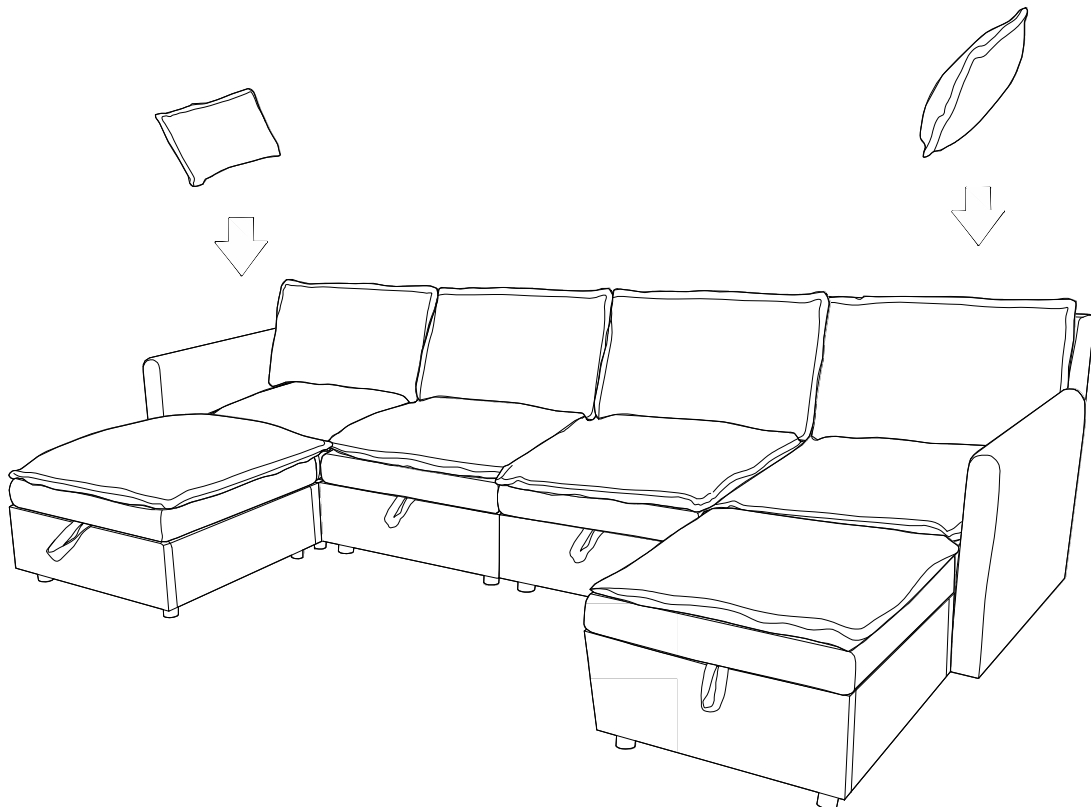

SUPPORT: +18882062161

Step 23

Please allow 3 hours for the cushion to regain its full shape.

x2

Step 24

Email: vimity-service@outlook.com

SUPPORT: +18882062161

Step 25