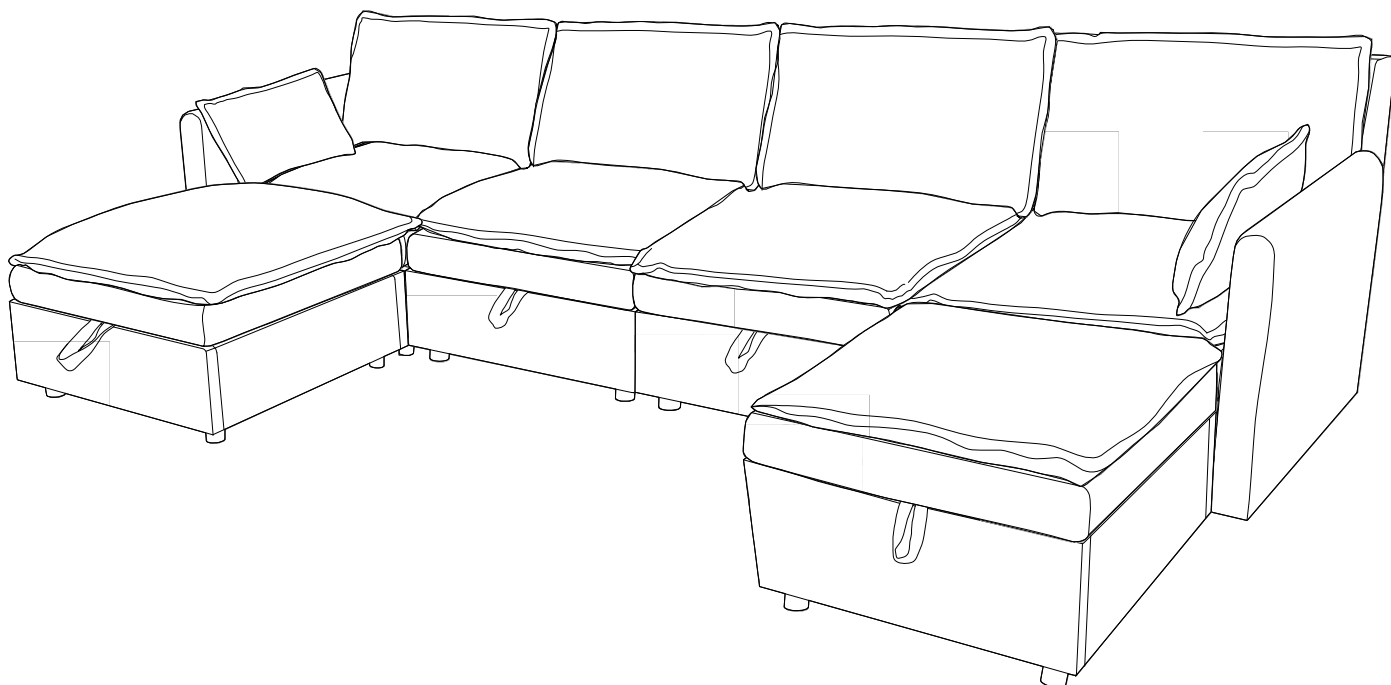

ASSEMBLY INSTRUCTIONS

ITEM:LDSF003

2 people for assembly

Please scan this QR code and contact us if you have any questions! If your Climbing Frame has damages, missing parts, problems with installation and use, or you are not 100% satisfied with our products, please scan the QR code and contact us!