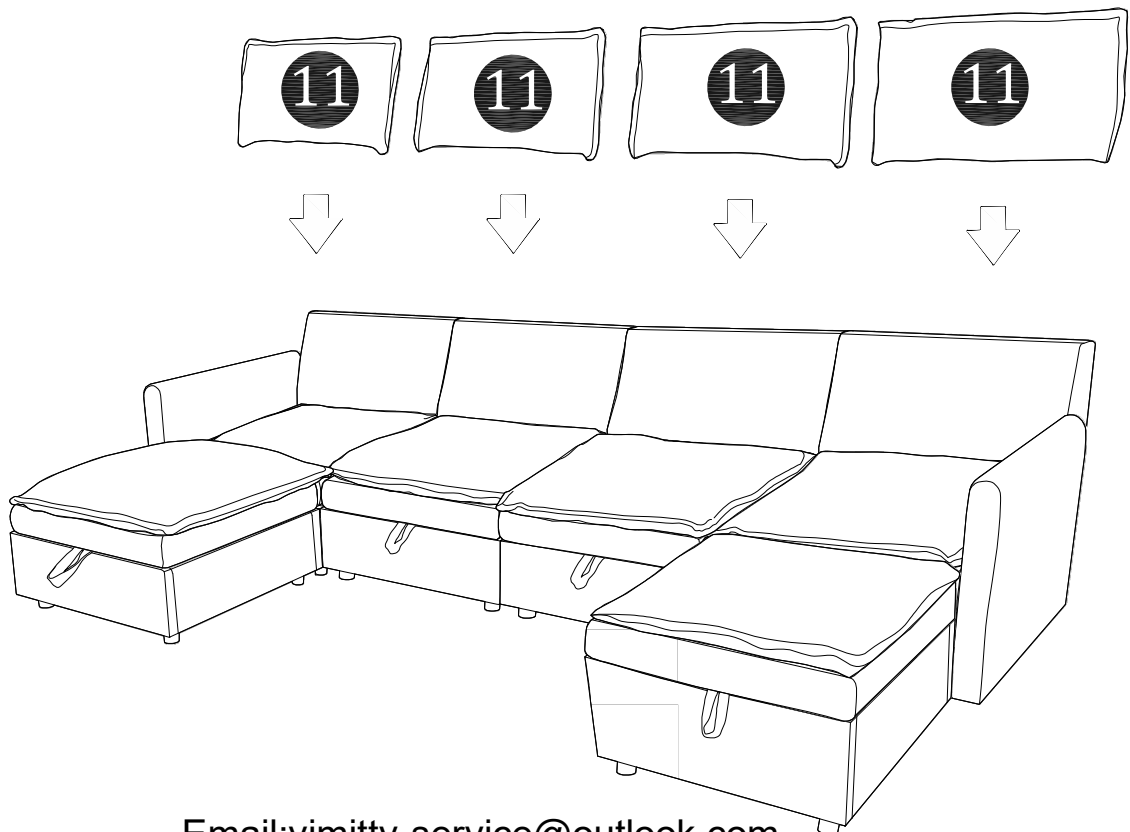

-  B x 4
-  C x 4
-  K x 4
-  L x 4

VIEW FROM THE BOTTOM OF THE SOFA

Email: vimity-service@outlook.com

SUPPORT: +18882062161

Step 16

x2

VIEW FROM THE BOTTOM OF THE SOFA

Email: vimity-service@outlook.com

Step 20

Email: vimity-service@outlook.com

SUPPORT: +18882062161

Step 21

Please allow 3 hours for the cushion to regain its full shape.

x4

Step 22

Email: vimity-service@outlook.com