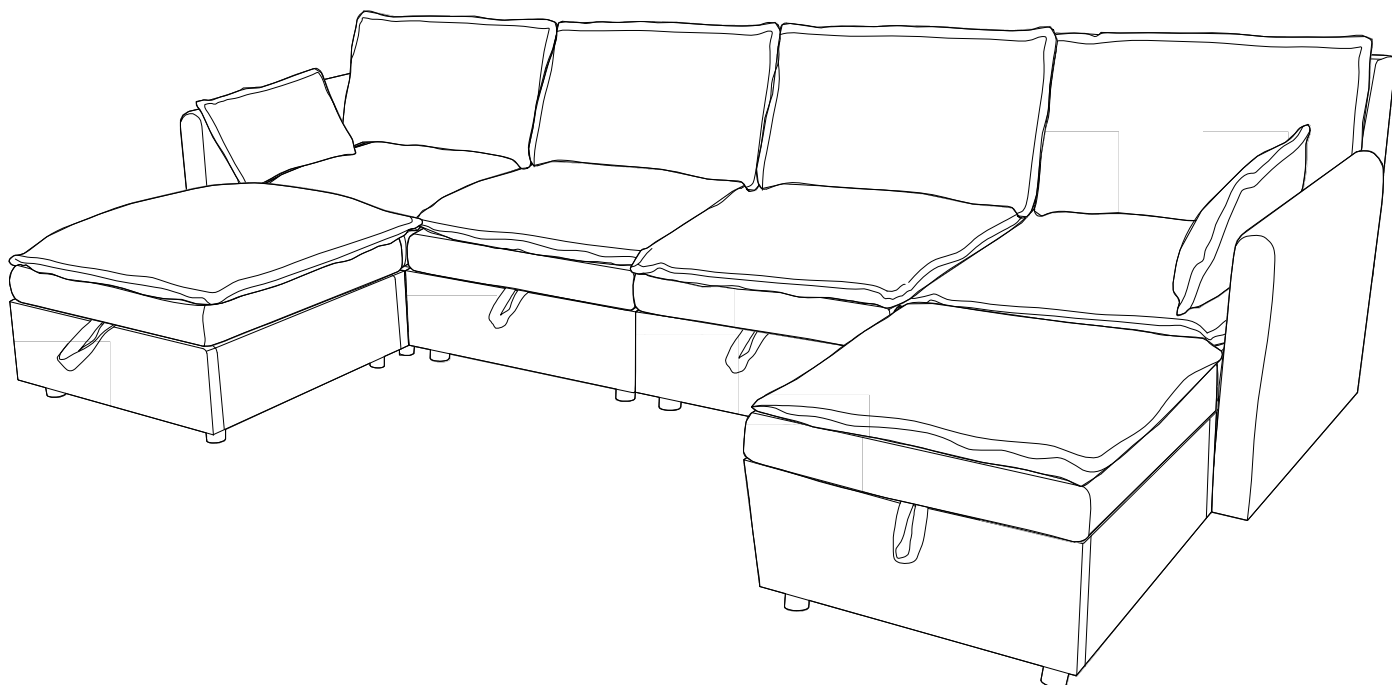

SUPPORT: +18882062161

Step 23

Please allow 3 hours for the cushion to regain its full shape.

x2

Step 24

Email: vimity-service@outlook.com

SUPPORT: +18882062161

Step 25