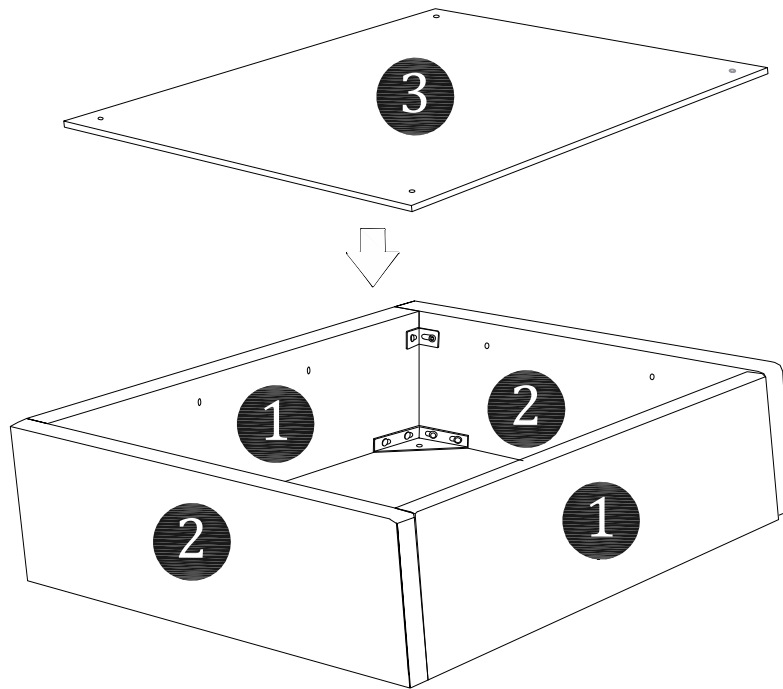

Step 3

x6

Step 4

x6

Email: vimity-service@outlook.com

SUPPORT: +18882062161