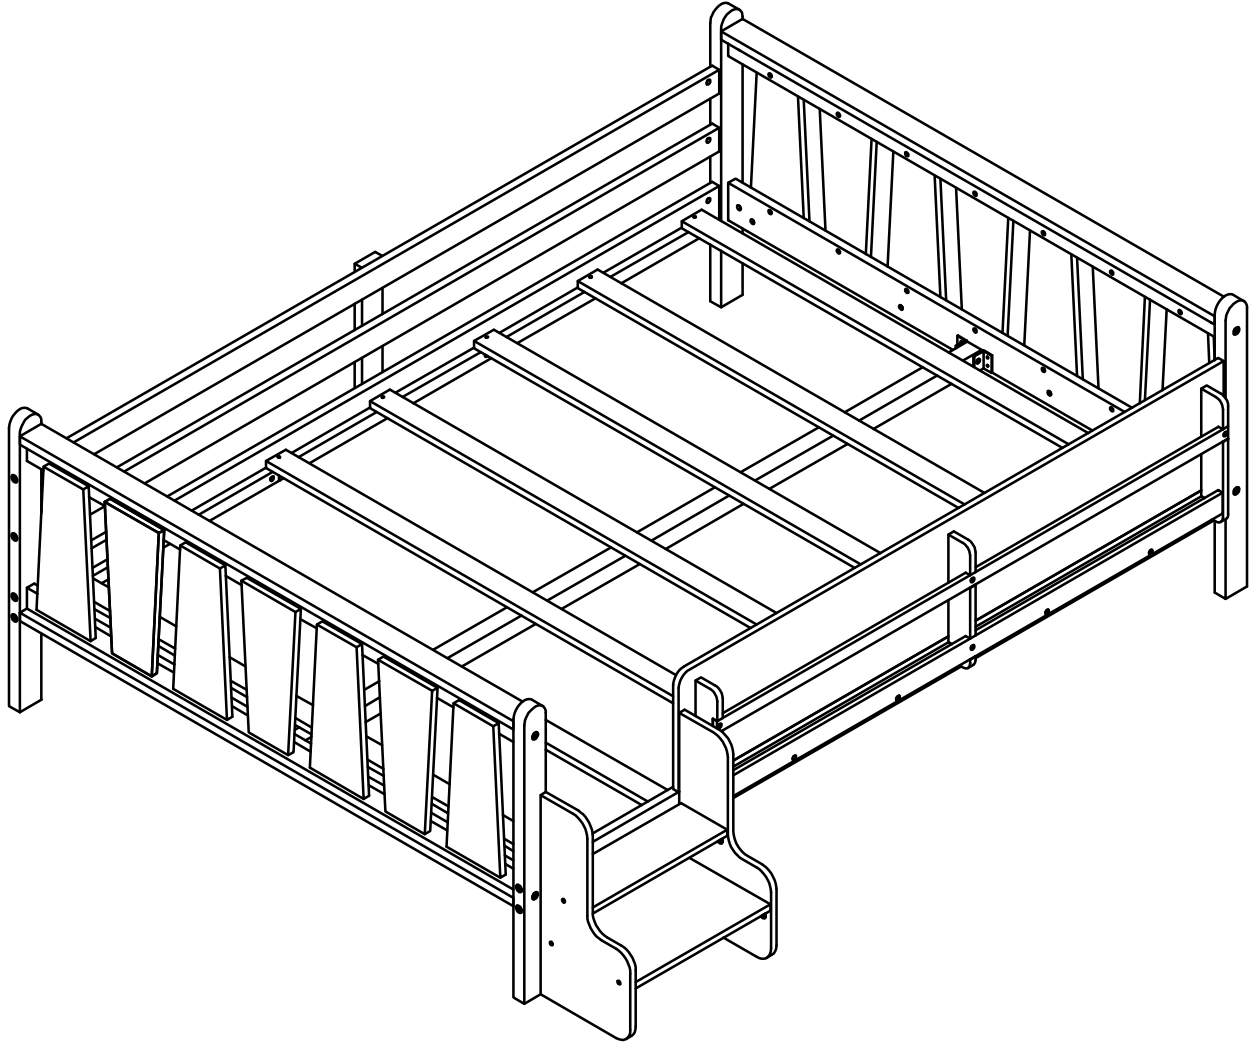

# ASSEMBLY INSTRUCTION

SKU CODE: (BW00408)

**Bed type**

**Length**

**Width**

**Thickness**

**Full Standard**

**75"**