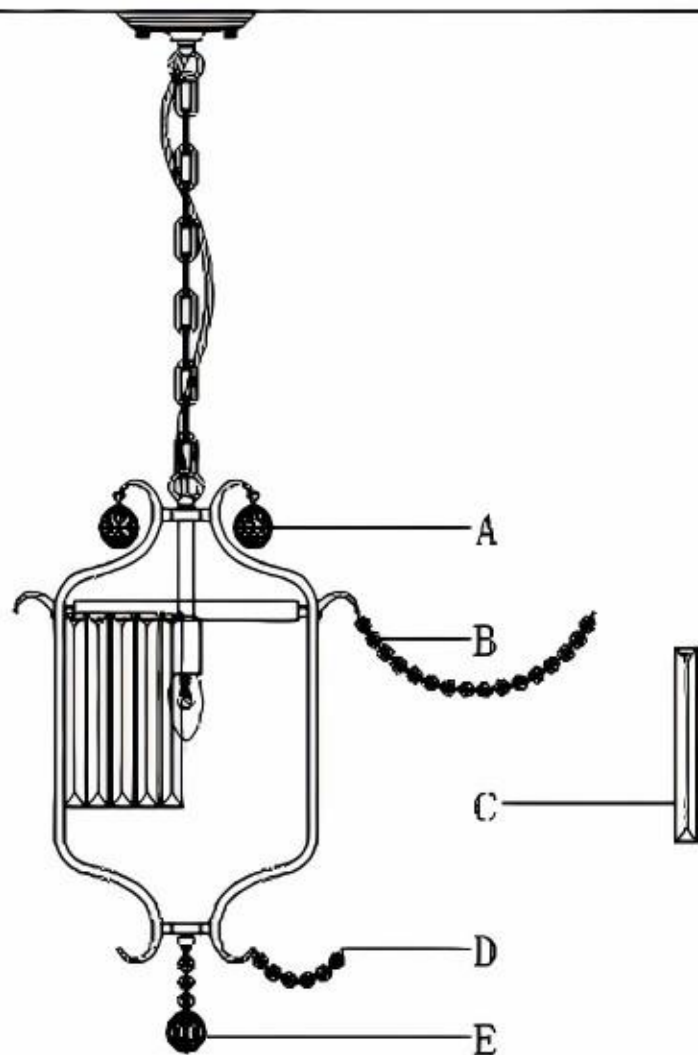

Installation instructions

MODEL : D6660-1

SIZE : D350*H600

CAUTION

DISCONNECT POWER

Always shut off power at the circuit breaker or disconnect fuse when installing or repairing this, or any other electric appliance

Parts list