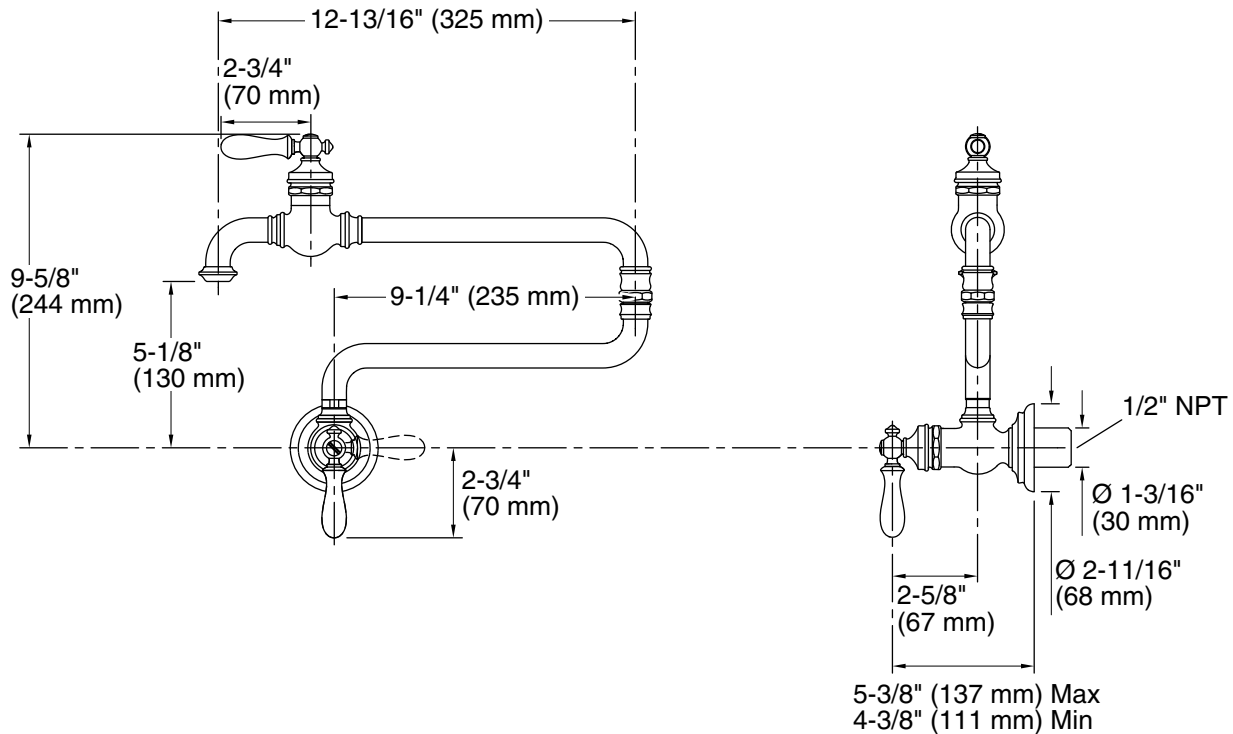

Features

- KOHLER® ceramic disc valves exceed industry longevity standards for a lifetime of durable performance
- Articulating spout with 360° rotation offers superior clearance for filling pots on cooktops and ranges
- Single lever handle with main lever shutoff
- 3.2 gpm (12.1 lpm) @ 60 psi (4.1 bar)
- Coordinates with other Artifacts kitchen products

Technical Information

All product dimensions are nominal.

Faucet:

Flow rate: 3.2 gal/min (12.1 l/min)

Drain included: No

Spout:

Spout reach: 22" (559 mm)

Handshower:

Rated maximum flow: 0 gal/min (0 l/min)

Notes

Install this product according to the installation guide.