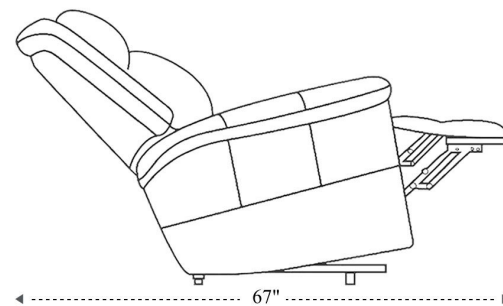

## Power Reclining Sofa with Drop Down Console

Overall Dimensions	89.5" x 38" x 42.5"
Overall Width	89.5"
Overall Depth	38"
Overall Height	42.5"
Overall Weight	272.2 lbs.
Fully Reclined	67"
Distance from Wall	5"
Back of Seat to end of Chaise	43"
Leg Height (Distance from Foot Rest to Floor in Full Recline)	23"
Head Height (Distance from Headrest to Floor in Full Recline)	32"

Seat Width	23"
Seat Depth	23.5"
Seat Height	21"
Arm Width	8"
Arm Depth	18"
Arm Height	26.5"
Back Width	23.5"
Back Height	26"
Headrest Extended from Back	4"

# MDAL#812PH Power Recliner

Overall Dimensions	42" x 38" x 42.5"
Overall Width	42"
Overall Depth	38"
Overall Height	42.5"
Overall Weight	134.5 lbs.
Fully Reclined	67"
Distance from Wall	5"
Back of Seat to end of Chaise	43"
Leg Height (Distance from Foot Rest to Floor in Full Recline)	23"
Head Height (Distance from Headrest to Floor in Full Recline)	32"