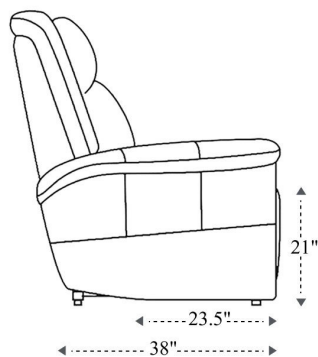

## Power Reclining Sofa with Drop Down Console

Overall Dimensions	89.5" x 38" x 42.5"
Overall Width	89.5"
Overall Depth	38"
Overall Height	42.5"
Overall Weight	272.2 lbs.
Fully Reclined	67"
Distance from Wall	5"
Back of Seat to end of Chaise	43"
Leg Height (Distance from Foot Rest to Floor in Full Recline)	23"
Head Height (Distance from Headrest to Floor in Full Recline)	32"

Seat Width	23"
Seat Depth	23.5"
Seat Height	21"
Arm Width	8"
Arm Depth	18"
Arm Height	26.5"
Back Width	23.5"
Back Height	26"
Headrest Extended from Back	4"

# MDAL#812PH Power Recliner

Overall Dimensions	42" x 38" x 42.5"
Overall Width	42"
Overall Depth	38"
Overall Height	42.5"
Overall Weight	134.5 lbs.
Fully Reclined	67"
Distance from Wall	5"
Back of Seat to end of Chaise	43"
Leg Height (Distance from Foot Rest to Floor in Full Recline)	23"
Head Height (Distance from Headrest to Floor in Full Recline)	32"