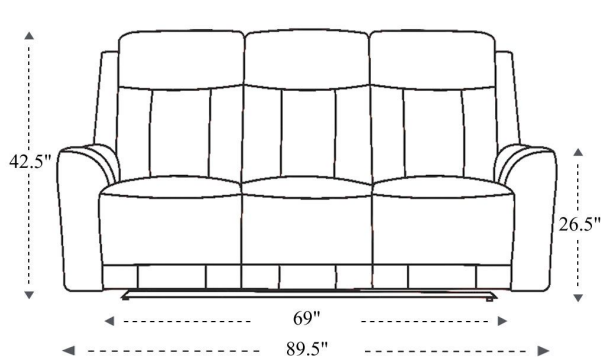

## Power Reclining Sofa with Drop Down Console

Overall Dimensions	89.5" x 38" x 42.5"
Overall Width	89.5"
Overall Depth	38"
Overall Height	42.5"
Overall Weight	272.2 lbs.
Fully Reclined	67"
Distance from Wall	5"
Back of Seat to end of Chaise	43"
Leg Height (Distance from Foot Rest to Floor in Full Recline)	23"
Head Height (Distance from Headrest to Floor in Full Recline)	32"

Seat Width	23"
Seat Depth	23.5"
Seat Height	21"
Arm Width	8"
Arm Depth	18"
Arm Height	26.5"
Back Width	23.5"
Back Height	26"
Headrest Extended from Back	4"

# MDAL#812PH Power Recliner

Overall Dimensions	42" x 38" x 42.5"
Overall Width	42"
Overall Depth	38"
Overall Height	42.5"
Overall Weight	134.5 lbs.
Fully Reclined	67"
Distance from Wall	5"
Back of Seat to end of Chaise	43"
Leg Height (Distance from Foot Rest to Floor in Full Recline)	23"
Head Height (Distance from Headrest to Floor in Full Recline)	32"