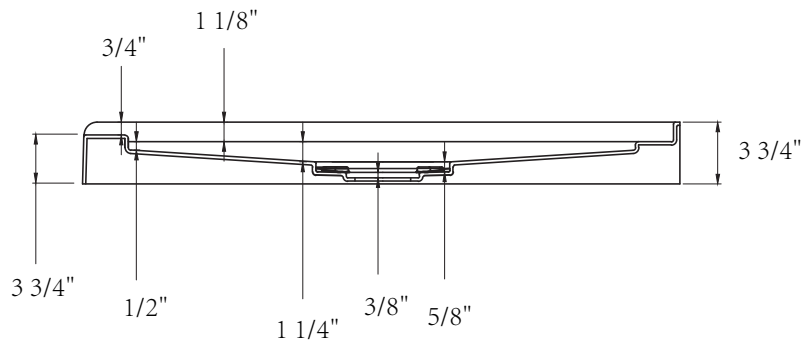

# SIZE DETAILS

## ACRYLIC SHOWER BASE

**PRODUCT SIZE: 72"**

All dimensions are nominal,  
minor variations may occur.

Top View

Front View

Cap

Side View