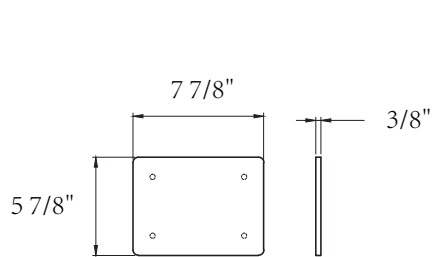

# SIZE DETAILS

## ACRYLIC SHOWER BASE

**PRODUCT SIZE: 72"**

All dimensions are nominal,  
minor variations may occur.

Top View

Front View

Cap

Side View