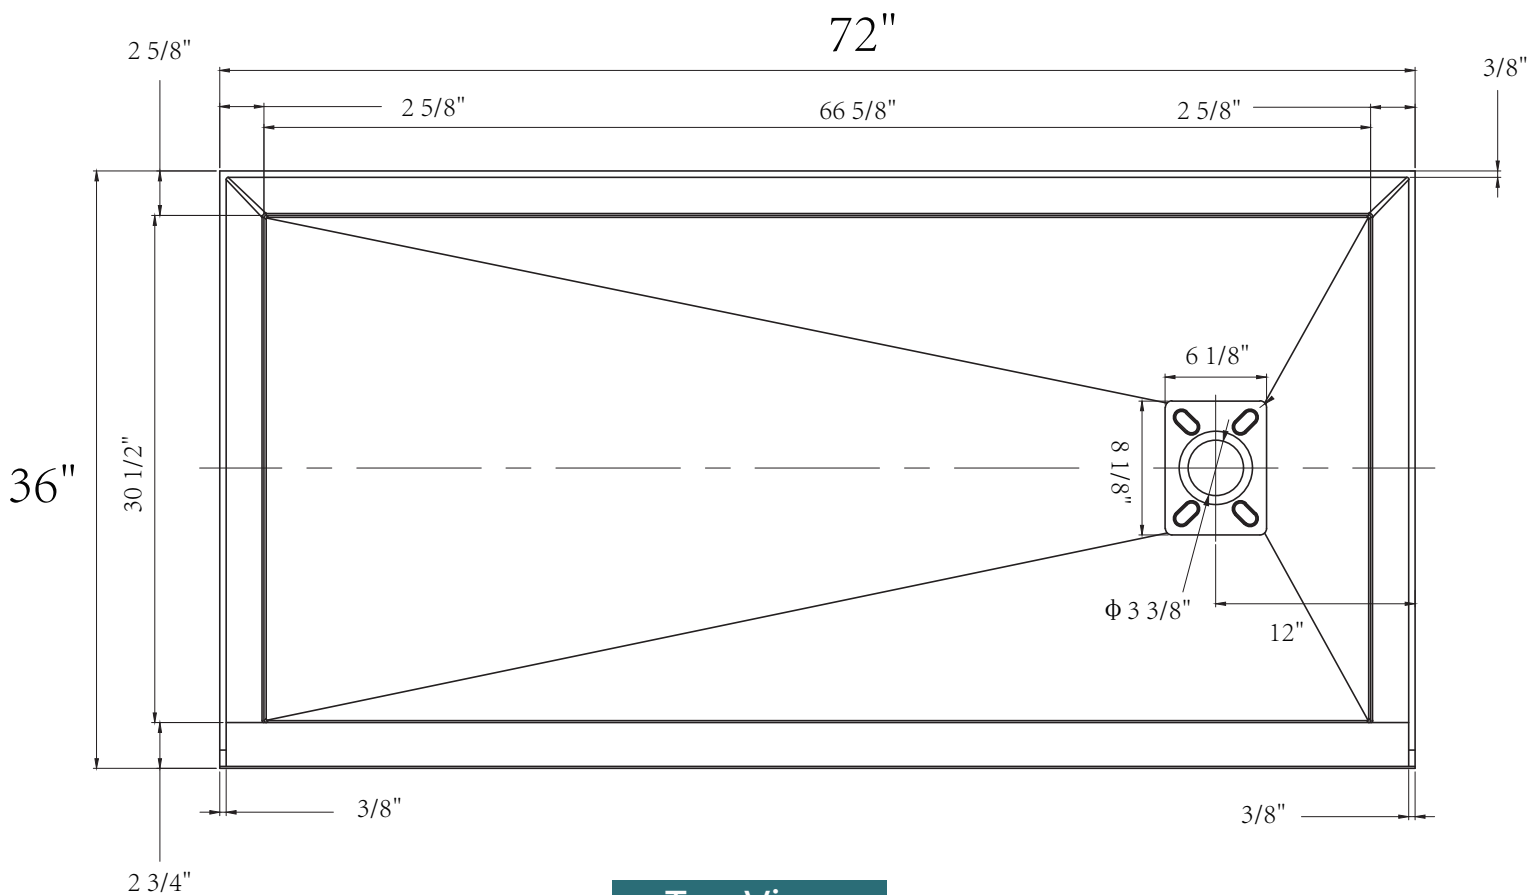

# SIZE DETAILS

## ACRYLIC SHOWER BASE

**PRODUCT SIZE: 72"**

All dimensions are nominal,  
minor variations may occur.

Top View

Front View

Cap

Side View