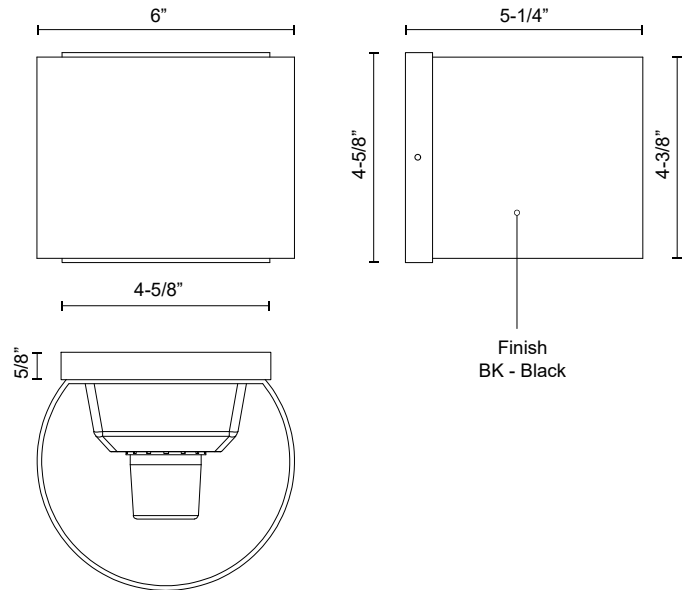

RENE EW39506

WALL

PROJECT

SPECIFICATION DETAILS

* For custom options, consult factory for details.

Fixture Dimensions	W6" x H4-3/8" x E5-1/4"
Light Source	LED with DC Driver
Wattage	11W
Total Lumens	930lm
Delivered Lumens	430lm*
Voltage	120-277V
Color Temperature	3000K
CRI (Ra)	90CRI
Optional Color Temps	2700K - 5000K Available, Minimum Order Quantities Apply
LED Rated Life	50,000 hours
Dimming	100% - 10%, TRIAC or ELV Dimmer (Not Included)
Location	Wet, IP65
Warranty	5 Years
Illumination Direction	Up/Down
Mounting Style	Up or Down
Canopy Dimensions	L4-5/8" x H4-5/8" x E5/8"

DESCRIPTION

The Rene Collection is the soft spoken exterior wall fixture you've been looking for. Make a striking statement with the angular, square variation, or choose a softer feel with the curved option. Both offer an excellent balance between architectural and decorative with their stark black cast-aluminum bodies.

KUZCO

19054 28TH AVENUE
SURREY - BC V3Z 6M3
CANADA

WWW.KUZCOLIGHTING.COM

COMMENT