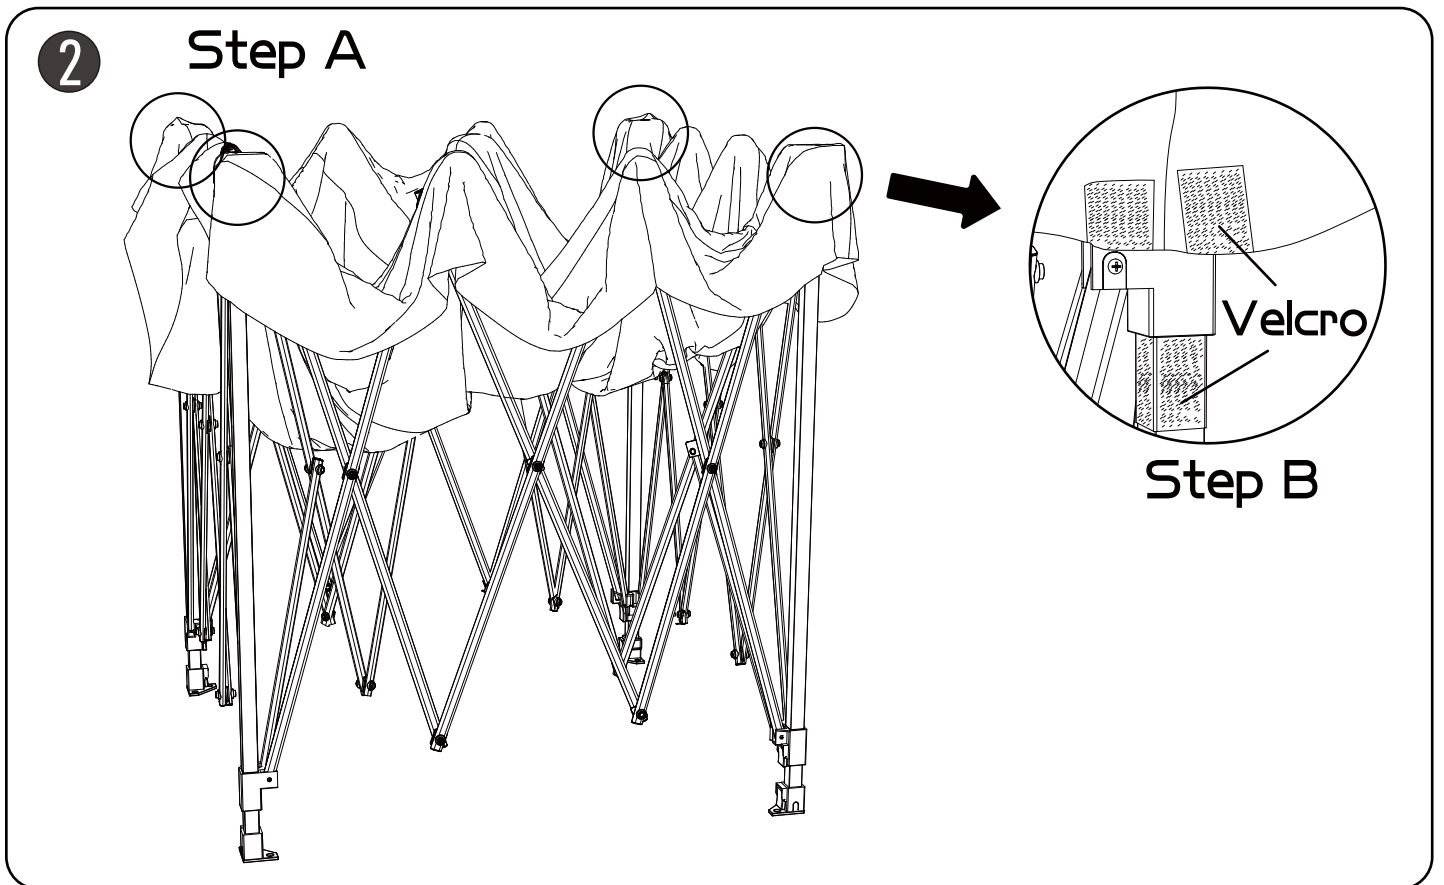

Assembly&Instruction Manual

SKU:A152/A240/A241 (10x10ft)

Canopy Installation Guide

Version: 20241112

Approximate
assembly time: **15 Minutes**

People
for assembly:

Save this manual for future reference

Assembly Instructions