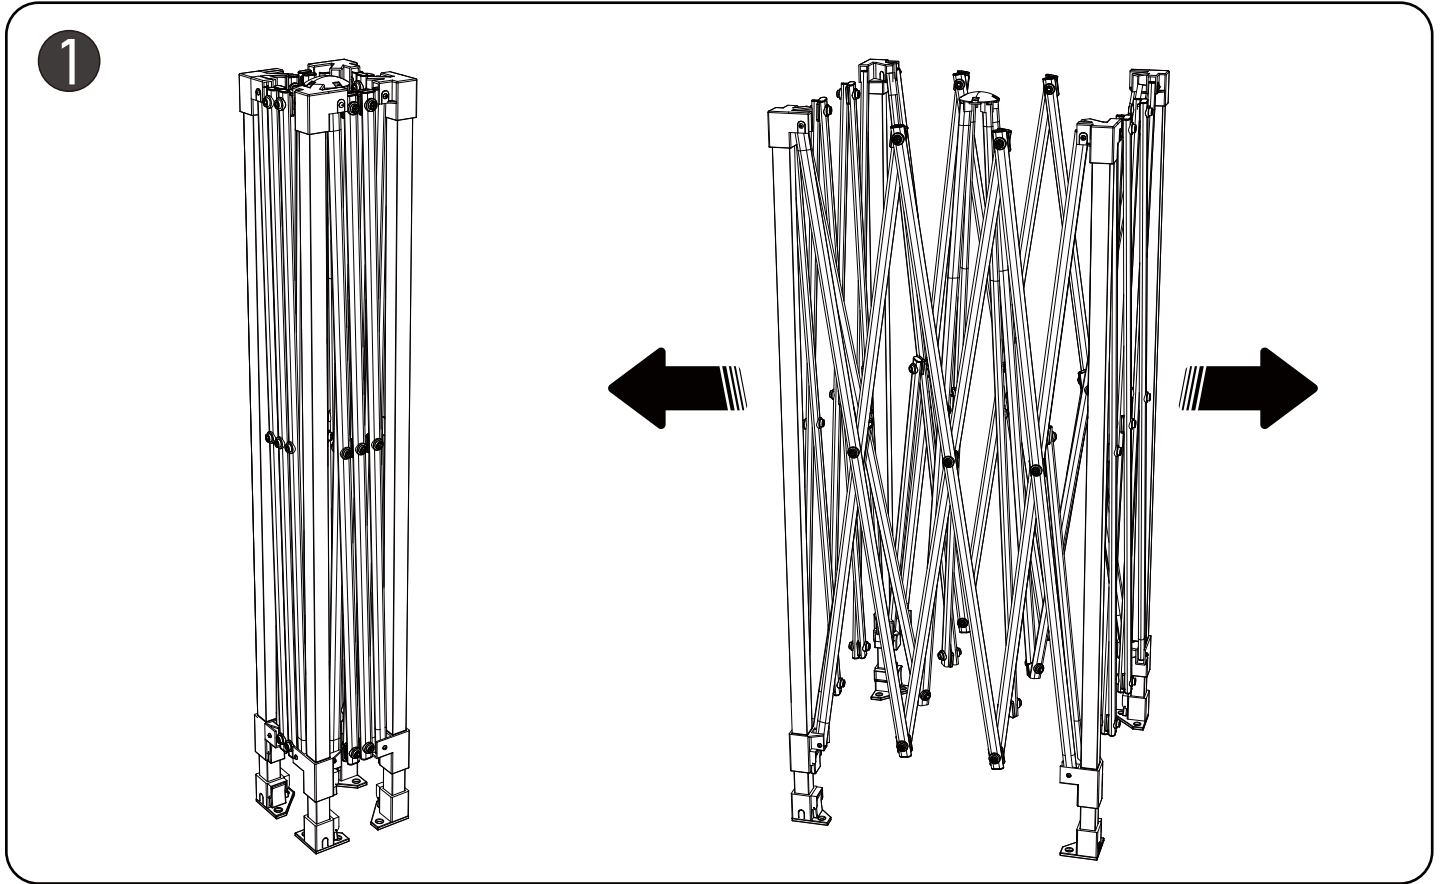

Assembly&Instruction Manual

SKU:A152/A240/A241 (10x10ft)

Canopy Installation Guide

Version: 20241112

Approximate
assembly time: **15 Minutes**

People
for assembly:

Save this manual for future reference

Assembly Instructions