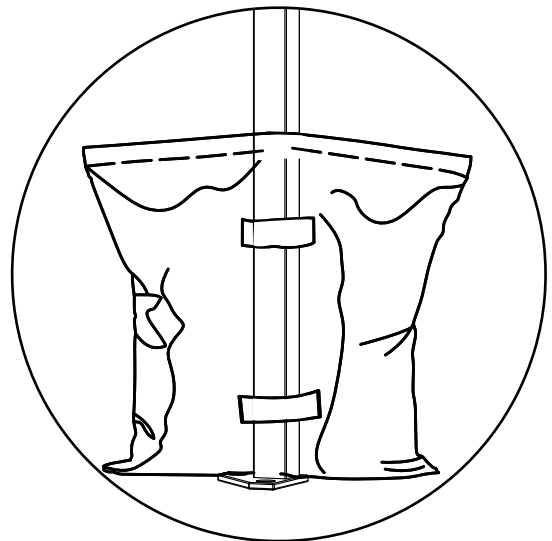

Assembly

4

4