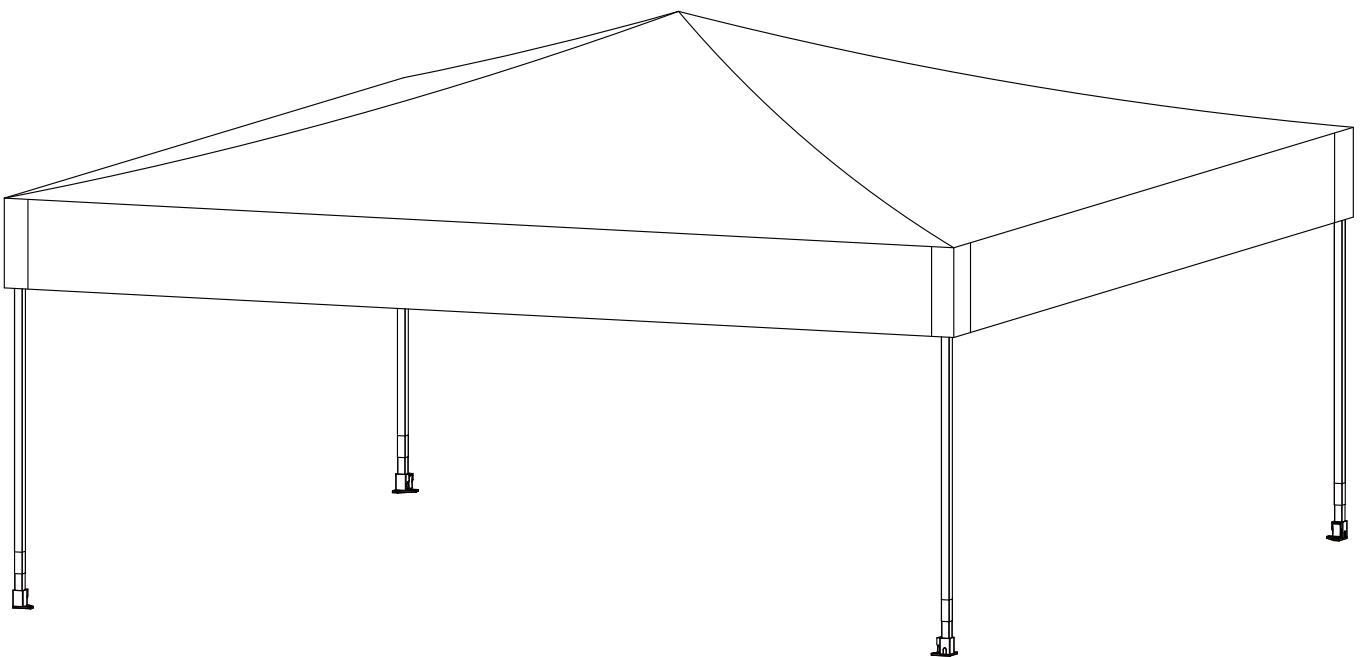

Assembly

3

3