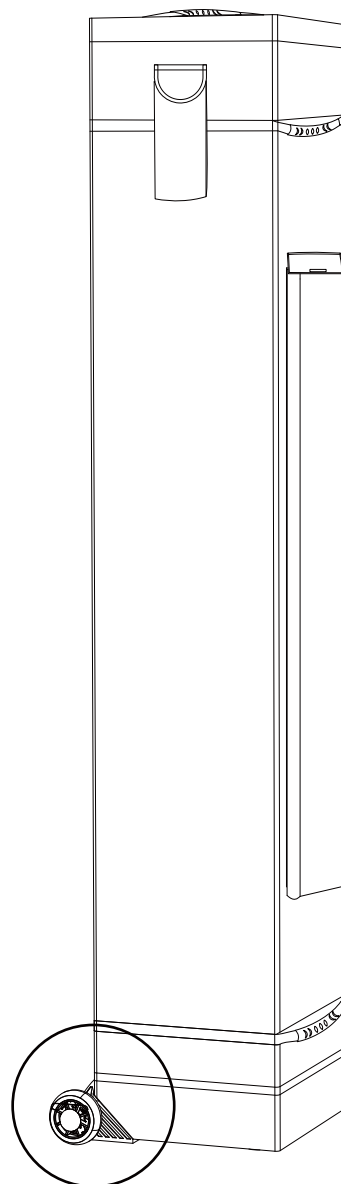

Assembly&Instruction Manual

SKU:A152/A240/A241 (10x10ft)

Canopy Installation Guide

Version: 20241112

Approximate
assembly time: **15 Minutes**

People
for assembly:

Save this manual for future reference

Assembly Instructions

Assembly

3

3

Assembly

4

4

Assembly

Assembly

7

6

Assembly

Side wall and netting Assembly

8

7

Assembly

Side Wall