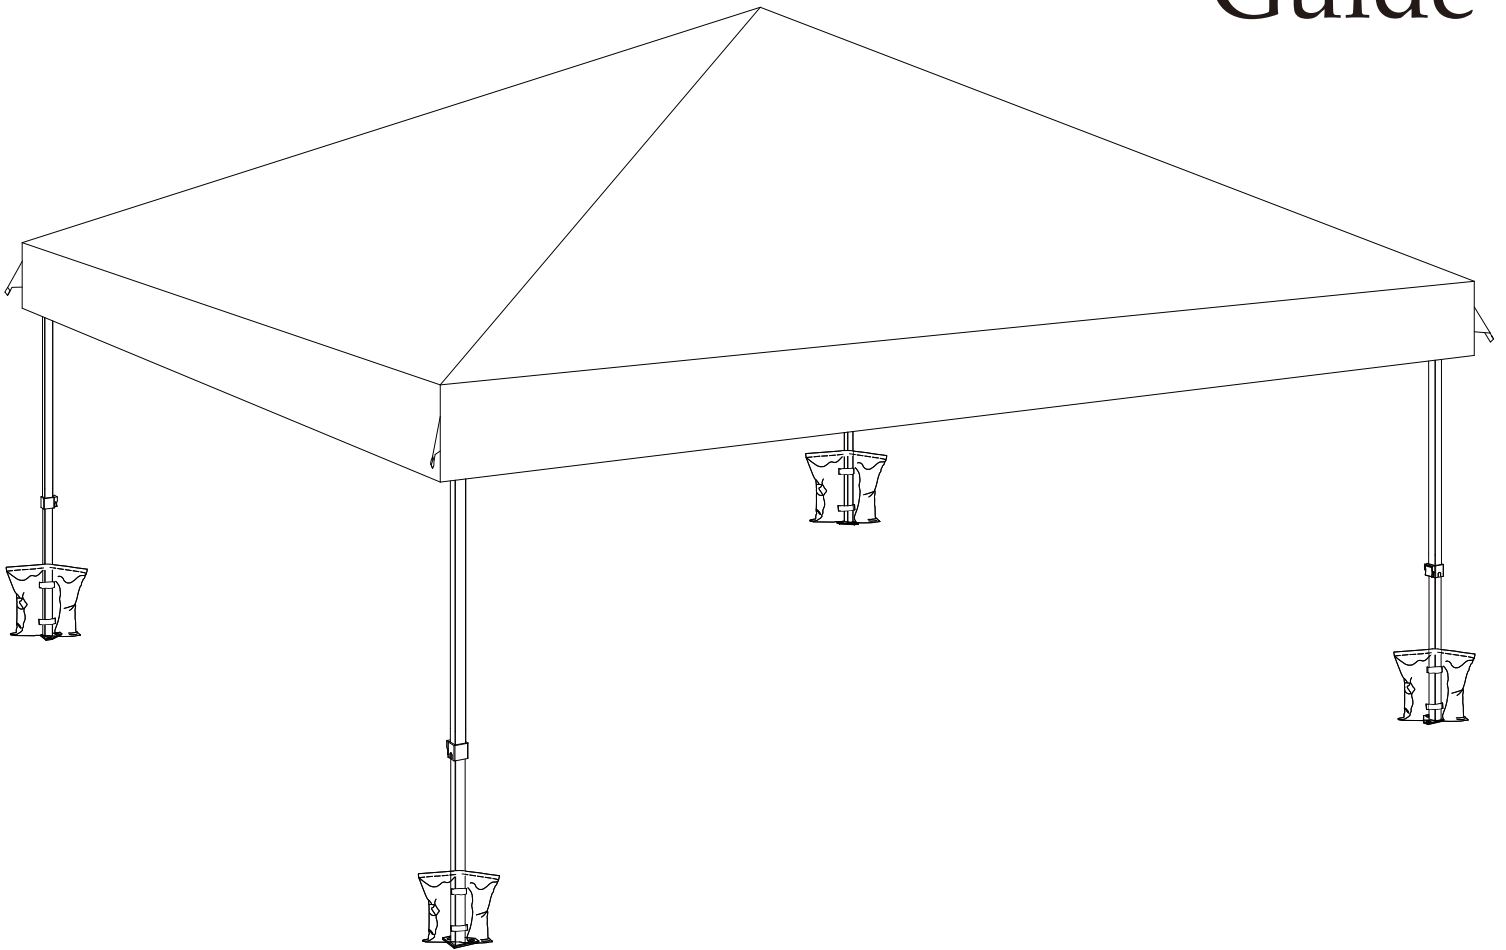

Assembly&Instruction Manual

SKU:A152/A240/A241 (10x10ft)

Canopy Installation Guide

Version: 20241112

Approximate
assembly time: **15 Minutes**

People
for assembly:

Save this manual for future reference

Assembly Instructions