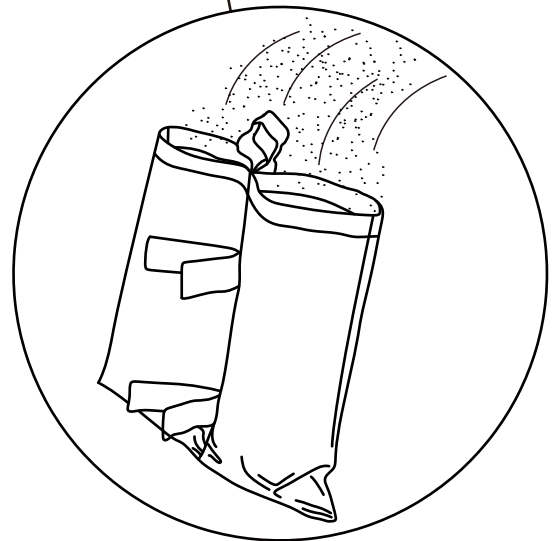

Assembly

4

4