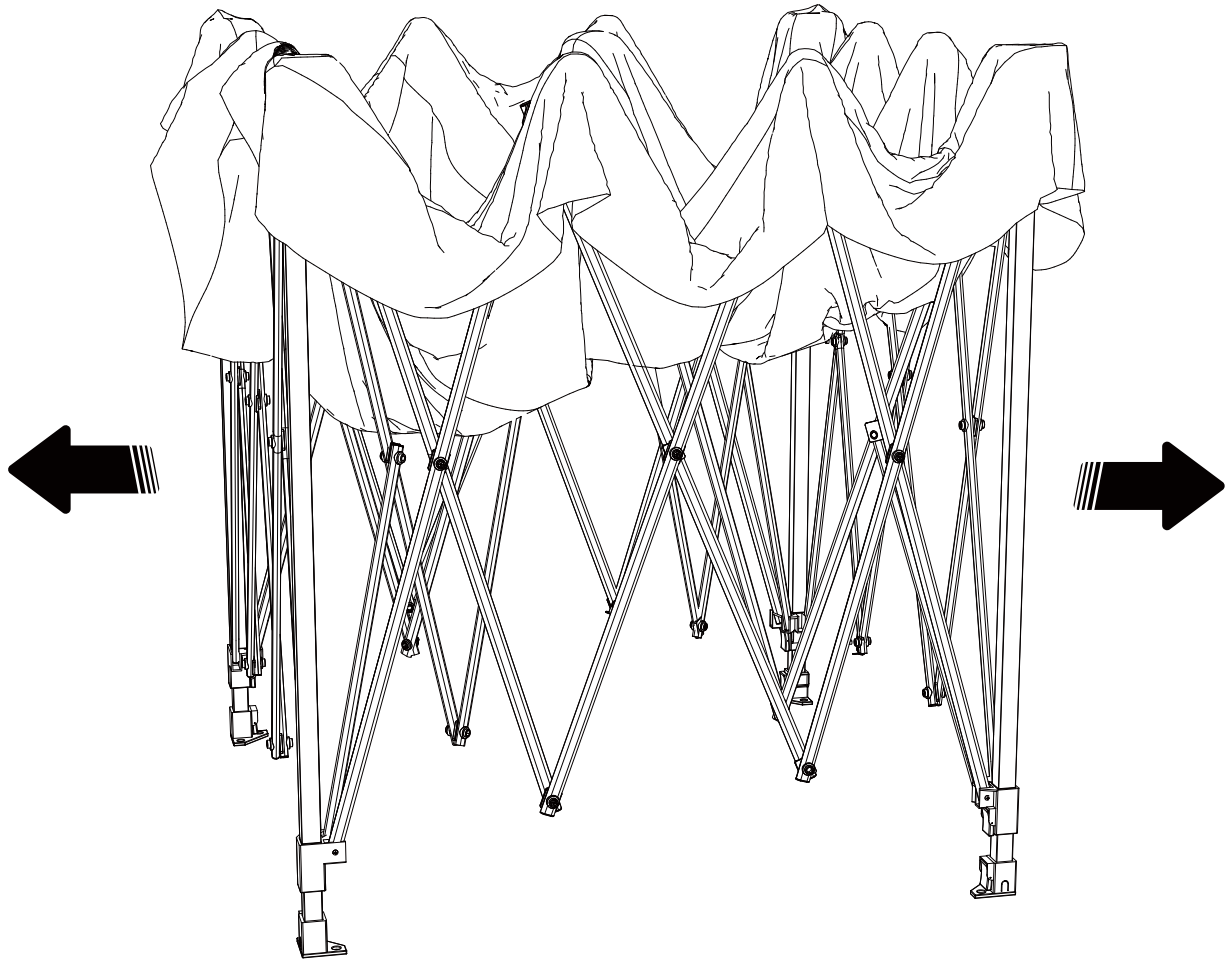

Assembly

3

3