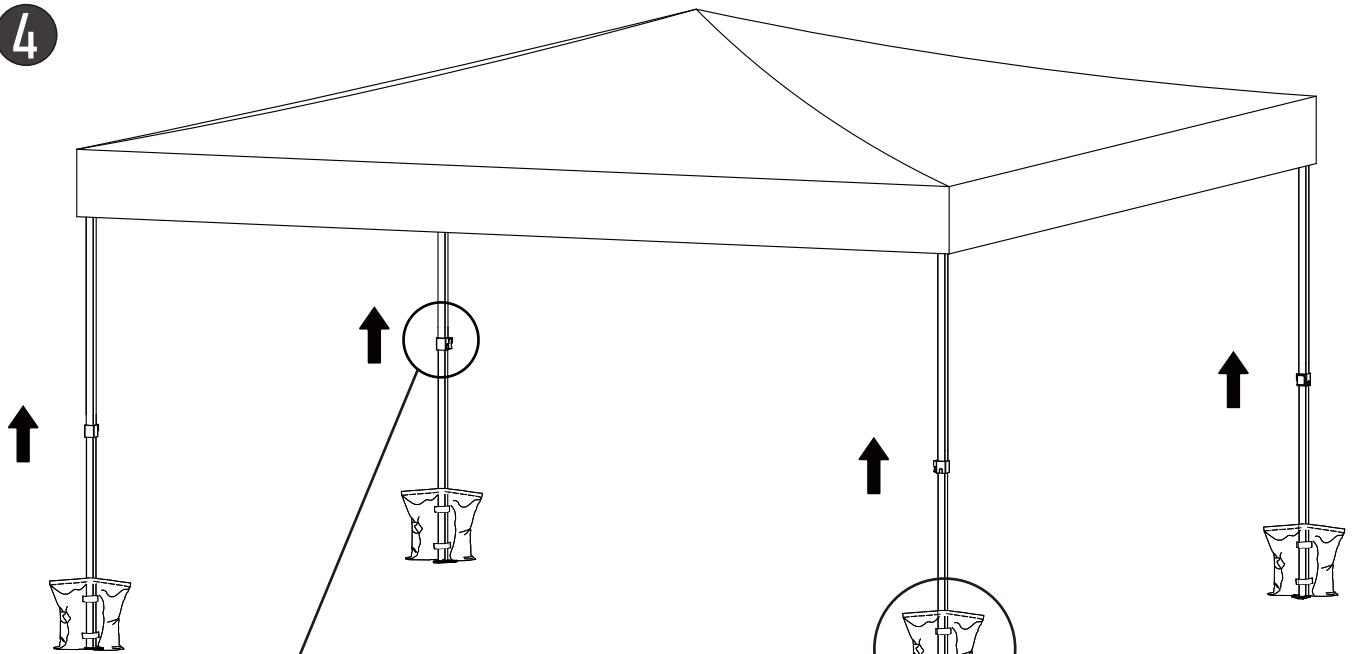

Assembly

4

4