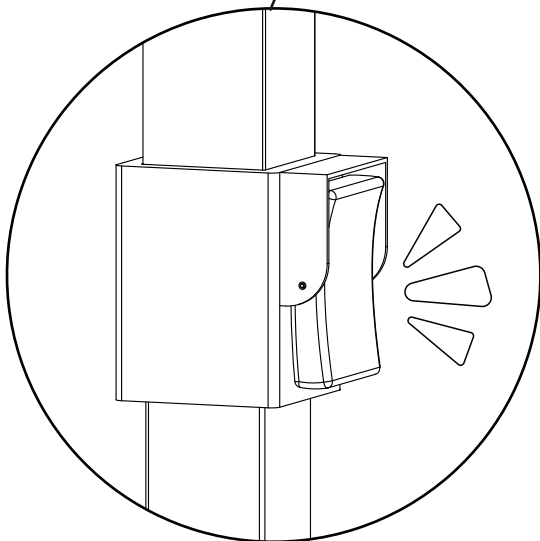

Assembly

4

4