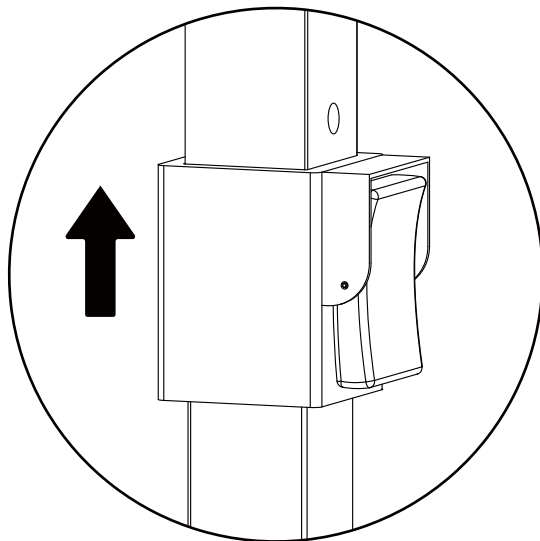

Assembly

4

4