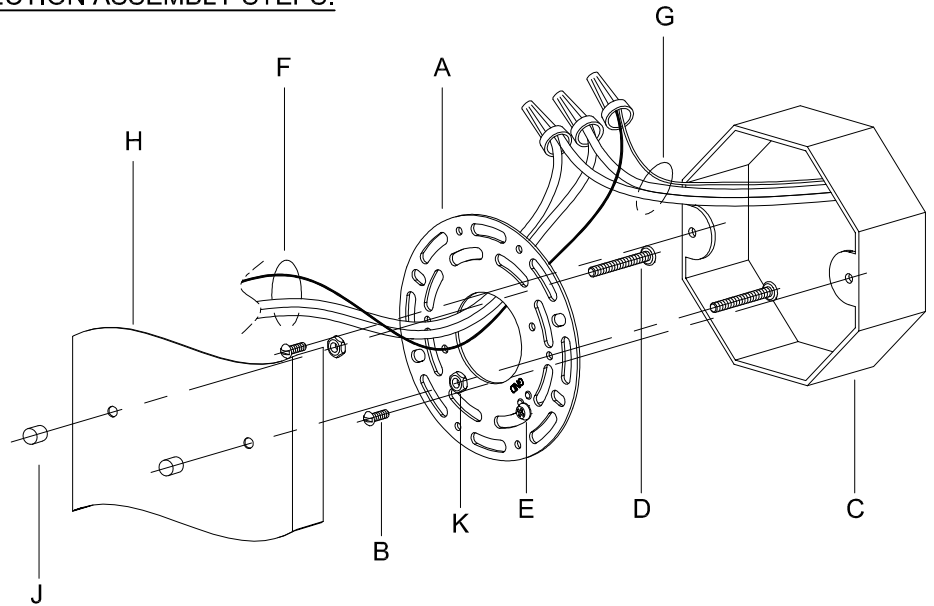

Assembly & Installation Instructions

CAUTION: Read instructions carefully and turn electricity off at main circuit breaker panel before beginning installation.

WARNING - If any Special Control Devices are used with this Fixture, Follow the Instructions Carefully to assure full compliance with N.E.C. requirements. If there are any questions, contact a Qualified Electrical Contractor.
WARNING - This product contains chemicals known to the State of California to cause cancer, birth defects and /or other reproductive harm. Thoroughly wash hands after installing, handling, cleaning, or otherwise touching this product.
CAUTION - All glass is fragile, use care when handling Glass component(s) and or Lamp(s).

CANOPY MOUNTING & WIRE CONNECTION ASSEMBLY STEPS:

1. D,E → A
2. K → D
3. B,A → C
4. F → G
5. H,J → D

FIXTURE ASSEMBLY STEPS:

1. L,N → P
2. M → P

B, C, G & M
 (NOT FURNISHED)
 (NO INCLUIDA)
 (NON FOURNIE)

Instructions d'Assemblage et Installation