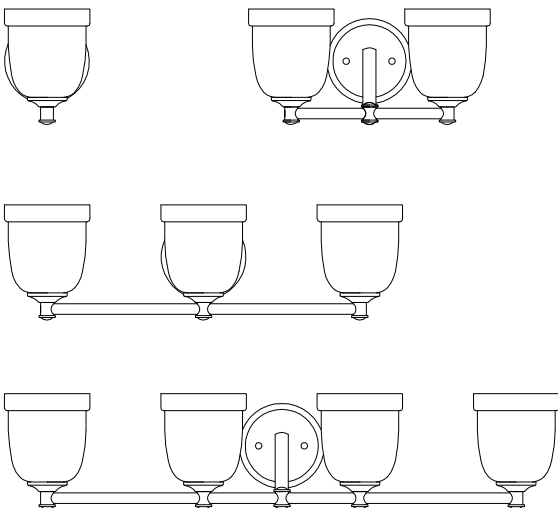

CANOPY MOUNTING & WIRE CONNECTION ASSEMBLY STEPS:

1. D,E → A
2. K → D
3. B,A → C
4. F → G
5. H,J → D

FIXTURE ASSEMBLY STEPS:

1. L,N → P
2. M → P

B, C, G & M
 (NOT FURNISHED)
 (NO INCLUIDA)
 (NON FOURNIE)

Instructions d'Assemblage et Installation