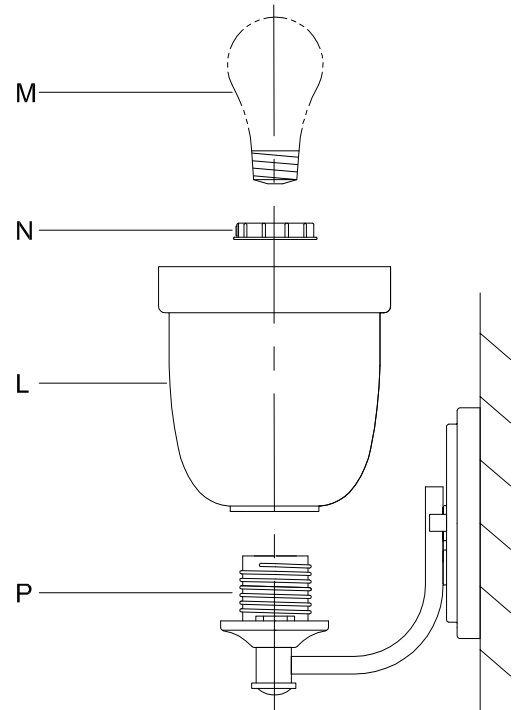

Assembly & Installation Instructions

CAUTION: Read instructions carefully and turn electricity off at main circuit breaker panel before beginning installation.

WARNING - If any Special Control Devices are used with this Fixture, Follow the Instructions Carefully to assure full compliance with N.E.C. requirements. If there are any questions, contact a Qualified Electrical Contractor.
WARNING - This product contains chemicals known to the State of California to cause cancer, birth defects and /or other reproductive harm. Thoroughly wash hands after installing, handling, cleaning, or otherwise touching this product.
CAUTION - All glass is fragile, use care when handling Glass component(s) and or Lamp(s).

CANOPY MOUNTING & WIRE CONNECTION ASSEMBLY STEPS:

1. D,E → A
2. K → D
3. B,A → C
4. F → G
5. H,J → D

FIXTURE ASSEMBLY STEPS:

1. L,N → P
2. M → P

B, C, G & M
 (NOT FURNISHED)
 (NO INCLUIDA)
 (NON FOURNIE)

Instructions d'Assemblage et Installation