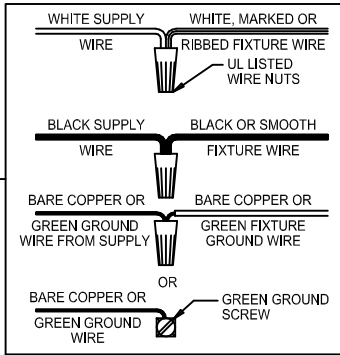

Assembly & Installation Instructions

CAUTION: Read instructions carefully and turn electricity off at main circuit breaker panel before beginning installation.

WARNING - If any Special Control Devices are used with this Fixture, Follow the Instructions Carefully to assure full compliance with N.E.C. requirements. If there are any questions, contact a Qualified Electrical Contractor.
WARNING - This product contains chemicals known to the State of California to cause cancer, birth defects and /or other reproductive harm. Thoroughly wash hands after installing, handling, cleaning, or otherwise touching this product.
CAUTION - All glass is fragile, use care when handling Glass component(s) and or Lamp(s).

CANOPY MOUNTING & WIRE CONNECTION ASSEMBLY STEPS:

1. D,E → A
2. K → D
3. B,A → C
4. F → G
5. H,J → D

FIXTURE ASSEMBLY STEPS:

1. L,N → P
2. M → P

B, C, G & M
 (NOT FURNISHED)
 (NO INCLUIDA)
 (NON FOURNIE)

Instructions d'Assemblage et Installation