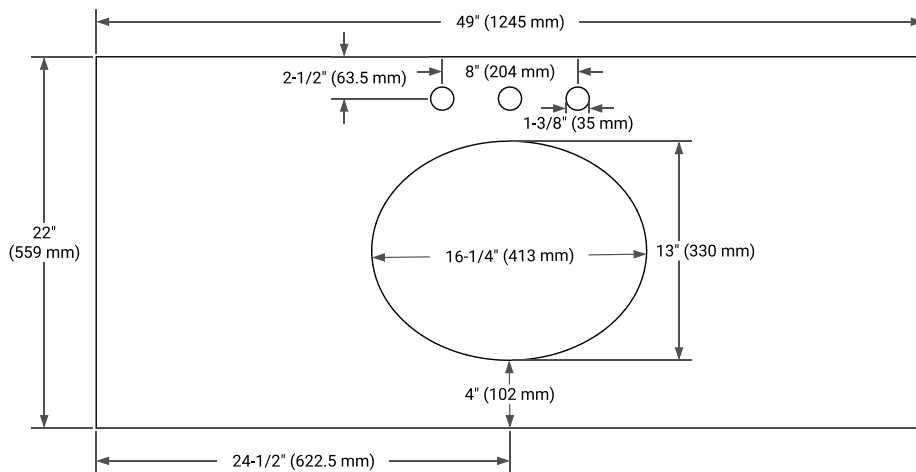

BASE CABINET DIMENSIONS

48" W x 21.5" D x 34.5" H

FEATURES

- Solid wood frame & plywood panels
- Dovetail drawers and joints
- Soft closing doors & drawers

HARDWARE FINISHES

Brushed Nickel Satin Brass Matte Black Polished Chrome

AVAILABLE COLORS

White Grey Midnight Blue White Oak

FRONT VIEW

SIDE VIEW

PLAN VIEW

49" SINGLE OVAL SINK COUNTERTOP WITH 1.5 IN. THICKNESS

ARIEL

OVERALL DIMENSIONS

49" W x 22" D x 1.5" H

COUNTERTOP OPTIONS

Carrara Marble

White Quartz

FEATURES

- Solid countertop with mitered edges & seams
- Undermount white oval sink
- Pre-drilled for 8" widespread faucet

INCLUDED

- Countertop
- Matching Backsplash
- Oval Sink

COUNTERTOP PLAN VIEW

EDGE SIDE VIEW

THREE DIMENSIONAL COUNTERTOP VIEW