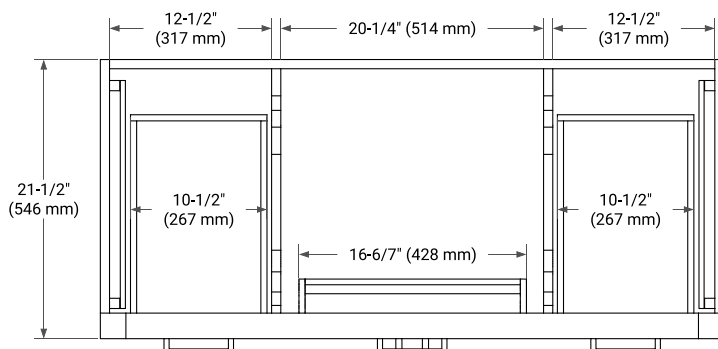

BASE CABINET DIMENSIONS

48" W x 21.5" D x 34.5" H

FEATURES

- Solid wood frame & plywood panels
- Dovetail drawers and joints
- Soft closing doors & drawers

HARDWARE FINISHES

Brushed Nickel Satin Brass Matte Black Polished Chrome

AVAILABLE COLORS

White Grey Midnight Blue White Oak

FRONT VIEW

SIDE VIEW

PLAN VIEW

49" SINGLE OVAL SINK COUNTERTOP WITH 1.5 IN. THICKNESS

ARIEL

OVERALL DIMENSIONS

49" W x 22" D x 1.5" H

COUNTERTOP OPTIONS

Carrara Marble

White Quartz

FEATURES

- Solid countertop with mitered edges & seams
- Undermount white oval sink
- Pre-drilled for 8" widespread faucet

INCLUDED

- Countertop
- Matching Backsplash
- Oval Sink

COUNTERTOP PLAN VIEW

EDGE SIDE VIEW

THREE DIMENSIONAL COUNTERTOP VIEW