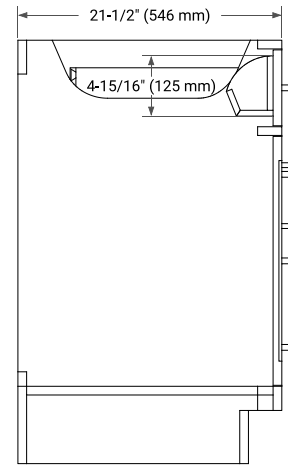

BASE CABINET DIMENSIONS

48" W x 21.5" D x 34.5" H

FEATURES

- Solid wood frame & plywood panels
- Dovetail drawers and joints
- Soft closing doors & drawers

HARDWARE FINISHES

Brushed Nickel Satin Brass Matte Black Polished Chrome

AVAILABLE COLORS

White Grey Midnight Blue White Oak

FRONT VIEW

SIDE VIEW

PLAN VIEW

49" SINGLE OVAL SINK COUNTERTOP WITH 1.5 IN. THICKNESS

ARIEL

OVERALL DIMENSIONS

49" W x 22" D x 1.5" H

COUNTERTOP OPTIONS

Carrara Marble

White Quartz

FEATURES

- Solid countertop with mitered edges & seams
- Undermount white oval sink
- Pre-drilled for 8" widespread faucet

INCLUDED

- Countertop
- Matching Backsplash
- Oval Sink

COUNTERTOP PLAN VIEW

EDGE SIDE VIEW

THREE DIMENSIONAL COUNTERTOP VIEW