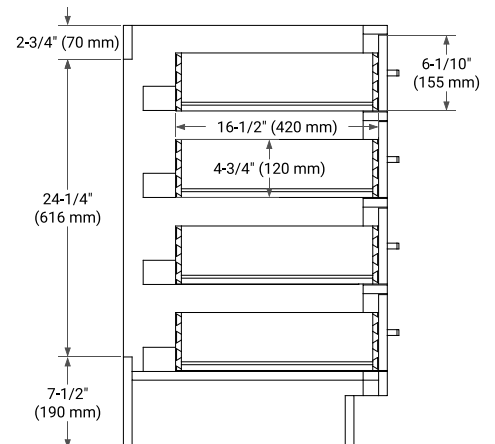

BASE CABINET DIMENSIONS

48" W x 21.5" D x 34.5" H

FEATURES

- Solid wood frame & plywood panels
- Dovetail drawers and joints
- Soft closing doors & drawers

HARDWARE FINISHES

Brushed Nickel Satin Brass Matte Black Polished Chrome

AVAILABLE COLORS

White Grey Midnight Blue White Oak

FRONT VIEW

SIDE VIEW

PLAN VIEW

49" SINGLE OVAL SINK COUNTERTOP WITH 1.5 IN. THICKNESS

ARIEL

OVERALL DIMENSIONS

49" W x 22" D x 1.5" H

COUNTERTOP OPTIONS

Carrara Marble

White Quartz

FEATURES

- Solid countertop with mitered edges & seams
- Undermount white oval sink
- Pre-drilled for 8" widespread faucet

INCLUDED

- Countertop
- Matching Backsplash
- Oval Sink

COUNTERTOP PLAN VIEW

EDGE SIDE VIEW

THREE DIMENSIONAL COUNTERTOP VIEW