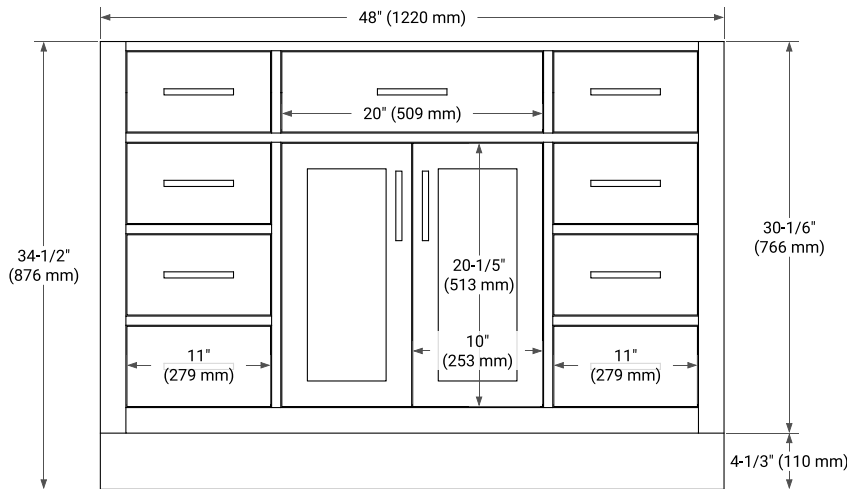

BASE CABINET DIMENSIONS

48" W x 21.5" D x 34.5" H

FEATURES

- Solid wood frame & plywood panels
- Dovetail drawers and joints
- Soft closing doors & drawers

HARDWARE FINISHES

Brushed Nickel Satin Brass Matte Black Polished Chrome

AVAILABLE COLORS

White Grey Midnight Blue White Oak

FRONT VIEW

SIDE VIEW

PLAN VIEW

49" SINGLE OVAL SINK COUNTERTOP WITH 1.5 IN. THICKNESS

ARIEL

OVERALL DIMENSIONS

49" W x 22" D x 1.5" H

COUNTERTOP OPTIONS

Carrara Marble

White Quartz

FEATURES

- Solid countertop with mitered edges & seams
- Undermount white oval sink
- Pre-drilled for 8" widespread faucet

INCLUDED

- Countertop
- Matching Backsplash
- Oval Sink

COUNTERTOP PLAN VIEW

EDGE SIDE VIEW

THREE DIMENSIONAL COUNTERTOP VIEW