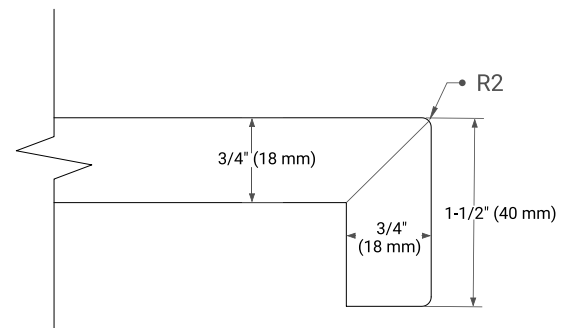

49" W x 22" D x 1.5" H

COUNTERTOP OPTIONS

Carrara Marble

White Quartz

FEATURES

- Solid countertop with mitered edges & seams
- Undermount white oval sink
- Pre-drilled for 8" widespread faucet

INCLUDED

- Countertop
- Matching Backsplash
- Oval Sink

COUNTERTOP PLAN VIEW

EDGE SIDE VIEW

THREE DIMENSIONAL COUNTERTOP VIEW