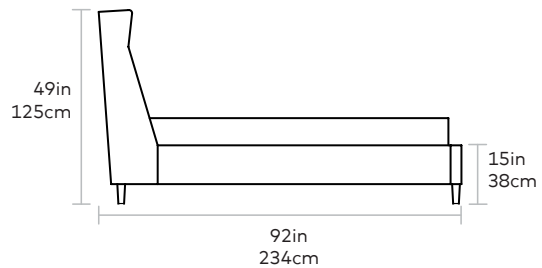

Carmichael Bed

UPHOLSTERY > Fabric
LEGS > Solid Wood Walnut Finish

The Carmichael Bed fuses traditional and contemporary sensibilities, bringing clean, modern lines to a classic style. The design features a fully upholstered headboard, footboard and side rails, with elegant, tapered solid wood legs. The bed includes a sturdy mattress suspension system which eliminates the need for a box spring. Wood components used in the frame and legs are FSC-Certified, in support of responsible forest management.