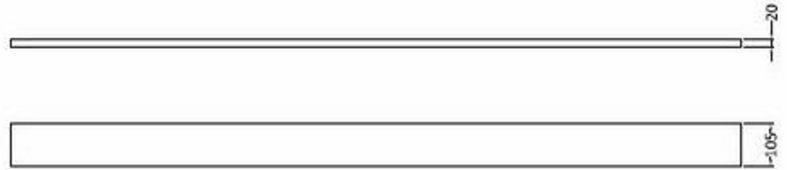

## CUSTOMER DATA SHEET - SHOWER TRAYS

SALES CODE: TR71C

DESCRIPTION: Leg Set & Plinth Kit (1700 & 1000 Panel)

1000mm TRAY PANEL

1700mm TRAY PANEL

### PRODUCT DIMENSIONS

Length (mm)	Width (mm)	Height (mm)	Nett Wgt Kg
			2.2

### PACKAGING DIMENSIONS

Length (mm)	Width (mm)	Height (mm)	Gross Wgt Kg
125	1710	110	2.2

### OUTER BOX DIMENSIONS (If Applicable)

Length (mm)	Width (mm)	Height (mm)	Gross Wgt Kg
Barcode	5056211814146		